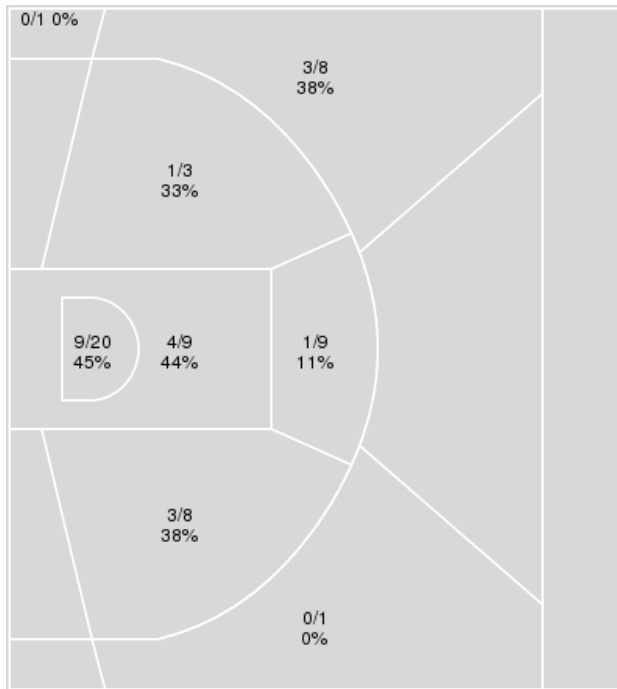

Baylor at Texas

02/27/23 Moody Center, Austin
2022-23 Women's Basketball

Game Time: 6:00 PM
Game Duration: 1:53
Attendance: 10,763

Officials: Felicia Grinter, Michael McConnell, Maj Forsberg

{ Players => 2, 3, 4, 5, 10, 11, 13, 14, 20, 22, 23, 32, 34, 40, 44; } FG
Types => All; Results => All;

{ Players => All; } FG Types => All; Results => All;

Texas