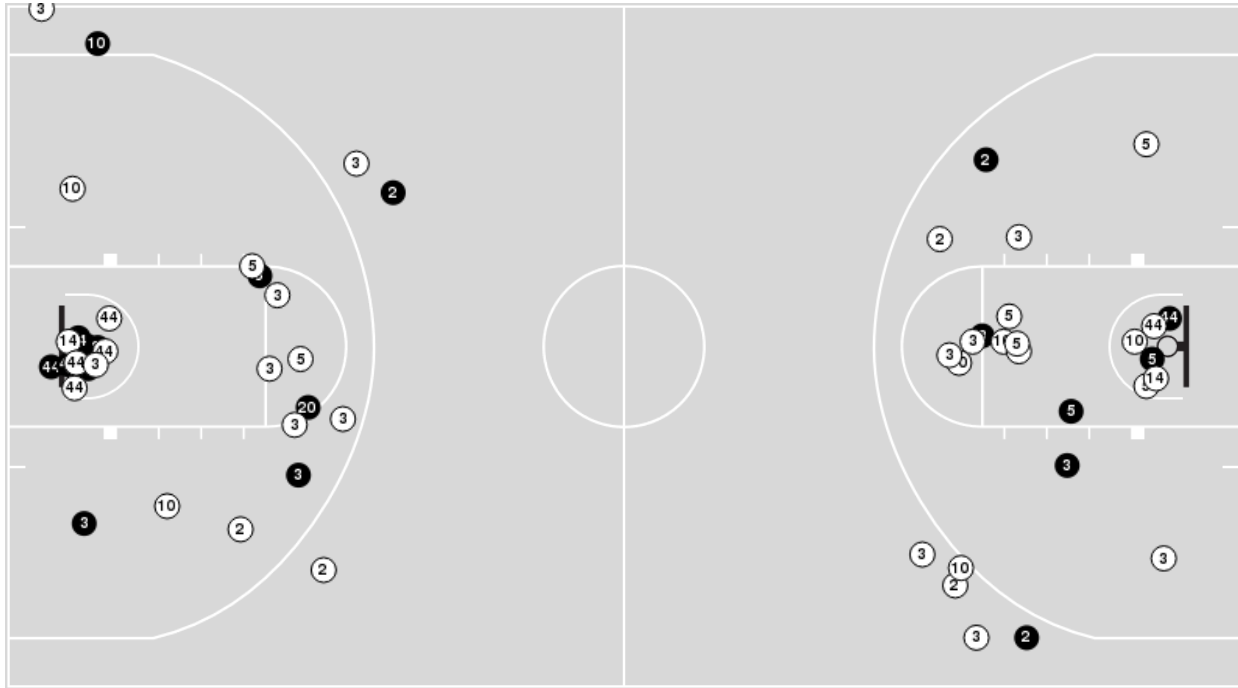

Baylor at Texas

02/27/23 Moody Center, Austin
2022-23 Women's Basketball

Game Time: 6:00 PM
Game Duration: 1:53
Attendance: 10,763

Officials: Felicia Grinter, Michael McConnell, Maj Forsberg

Players => 2, 3, 4, 5, 10, 11, 13, 14, 20, 22, 23, 32, 34, 40, 44FG Types=>AllResults=>All

Texas

All Field Goals