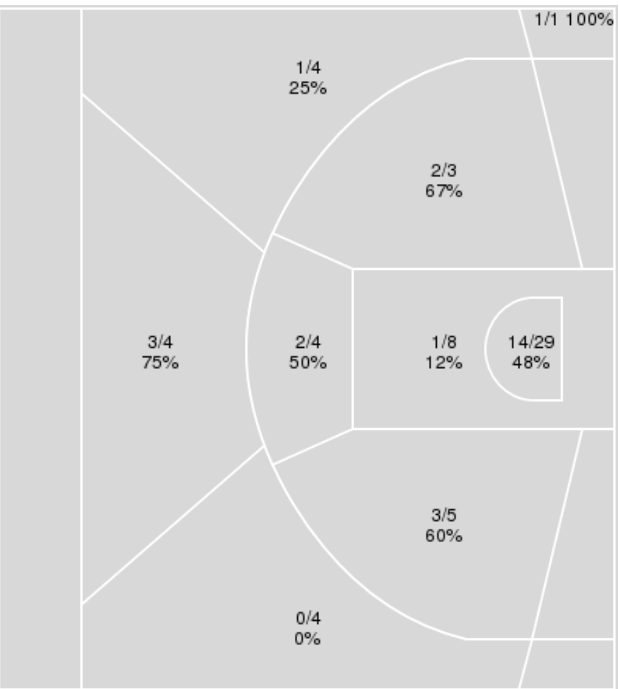

Baylor

Texas	M/A	%
Field Goals	21/59	36
2 Points	18/48	38
3 Points	3/11	27
Free Throws	9/13	69

Baylor	M/A	%
Field Goals	27/62	44
2 Points	22/49	45
3 Points	5/13	38
Free Throws	4/6	67