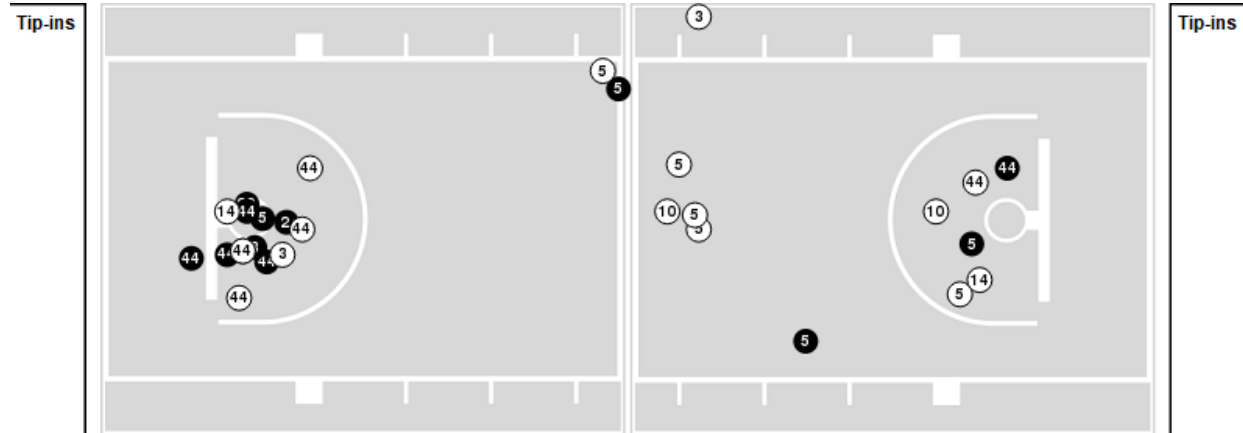

Blow Up Chart

● Made   ○ Missed   N - Player Number

Texas	M/A	%
Field Goals	21/59	36
2 Points	18/48	38
3 Points	3/11	27
Free Throws	9/13	69

Texas	M/A	%
Points in the Paint	26 (13 / 29)	45
Fast Break Points	7 (4/6)	67
Second Chance Points	18 (11/19)	58
Effective FG%	38