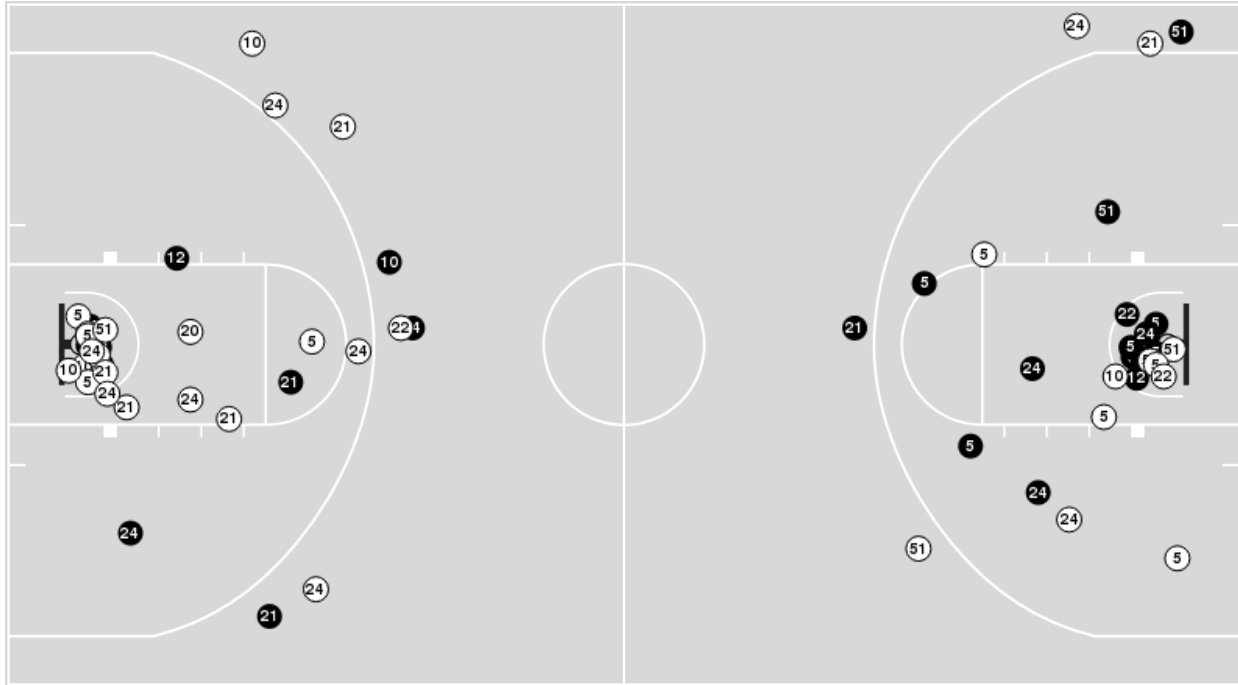

Baylor at Texas

02/27/23 Moody Center, Austin
2022-23 Women's Basketball

Officials: Felicia Grinter, Michael McConnell, Maj Forsberg

Players => AllFG Types=>AllResults=>All

Baylor

All Field Goals

Blow Up Chart