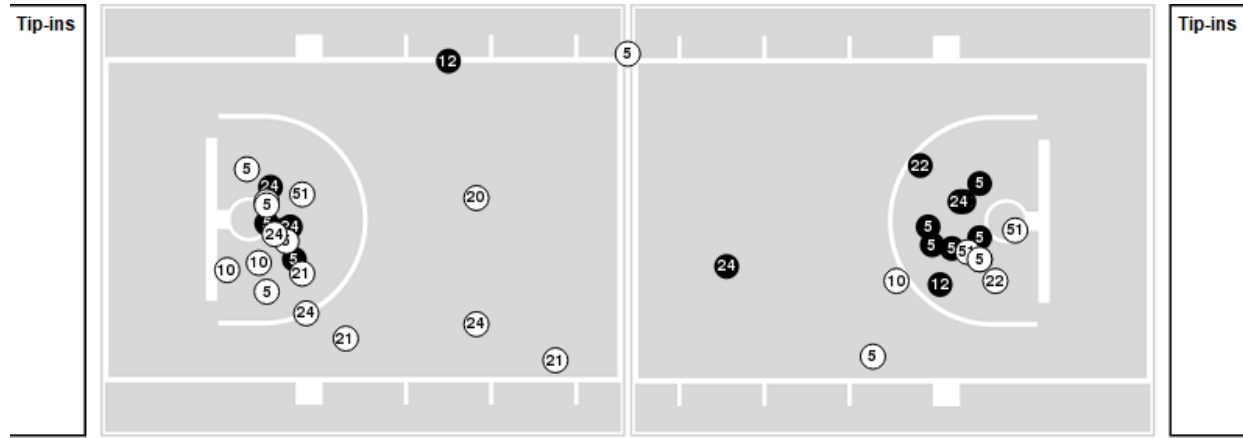

Blow Up Chart

● Made   ○ Missed   N - Player Number

Baylor	M/A	%
Field Goals	27/62	44
2 Points	22/49	45
3 Points	5/13	38
Free Throws	4/6	67

Baylor	M/A	%
Points in the Paint	30 (15 / 37)	41
Fast Break Points	4 (2/2)	100
Second Chance Points	6 (3/12)	25
Effective FG%	48