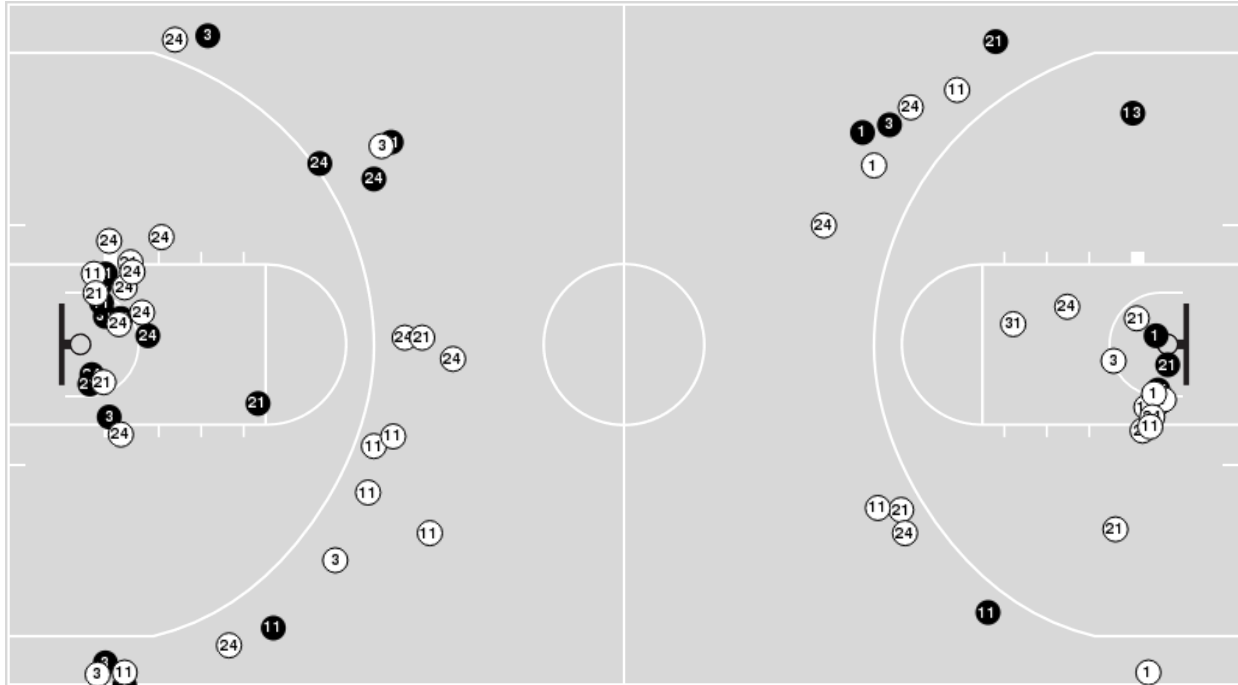

Iowa St. at Baylor

02/18/23 Ferrell Center, Waco
2022-23 Women's Basketball

Players => AllFG Types=>AllResults=>All

Iowa St.

All Field Goals