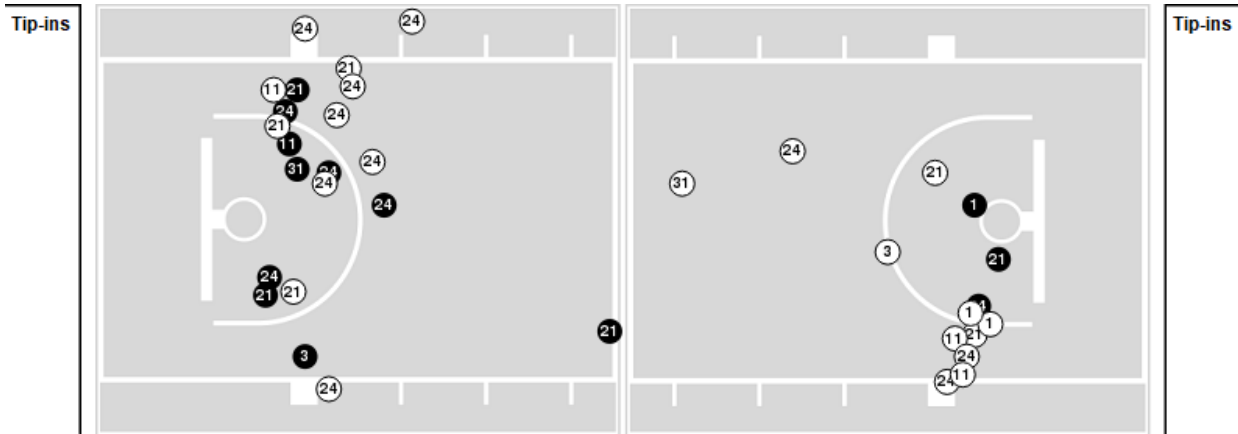

Iowa St. at Baylor

02/18/23 Ferrell Center, Waco
2022-23 Women's Basketball

Players => AllFG Types=>AllResults=>All

Iowa St.

All Field Goals

Blow Up Chart

● Made ○ Missed N - Player Number

Iowa St.	M/A	%
Field Goals	25/69	36
2 Points	14/38	37
3 Points	11/31	35
Free Throws	20/26	77