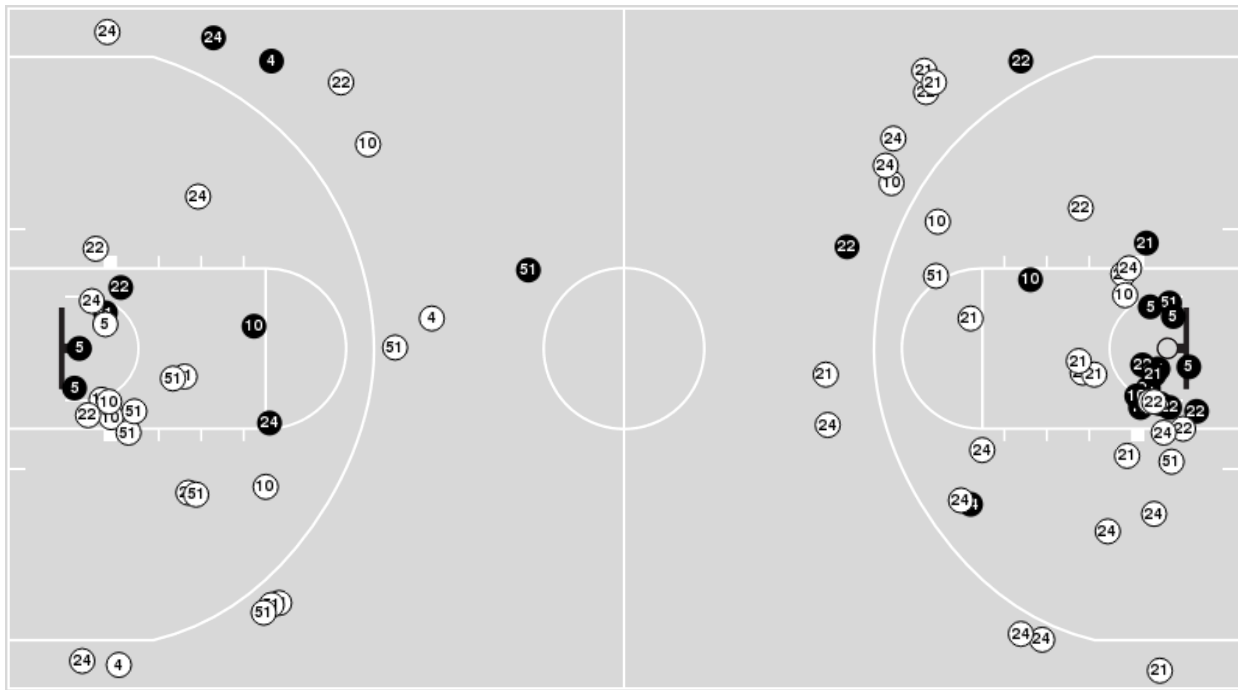

Players => 4, 5, 10, 12, 20, 21, 22, 24, 25, 30, 33, 44, 51 FG Types=>All Results=>All

Baylor

All Field Goals