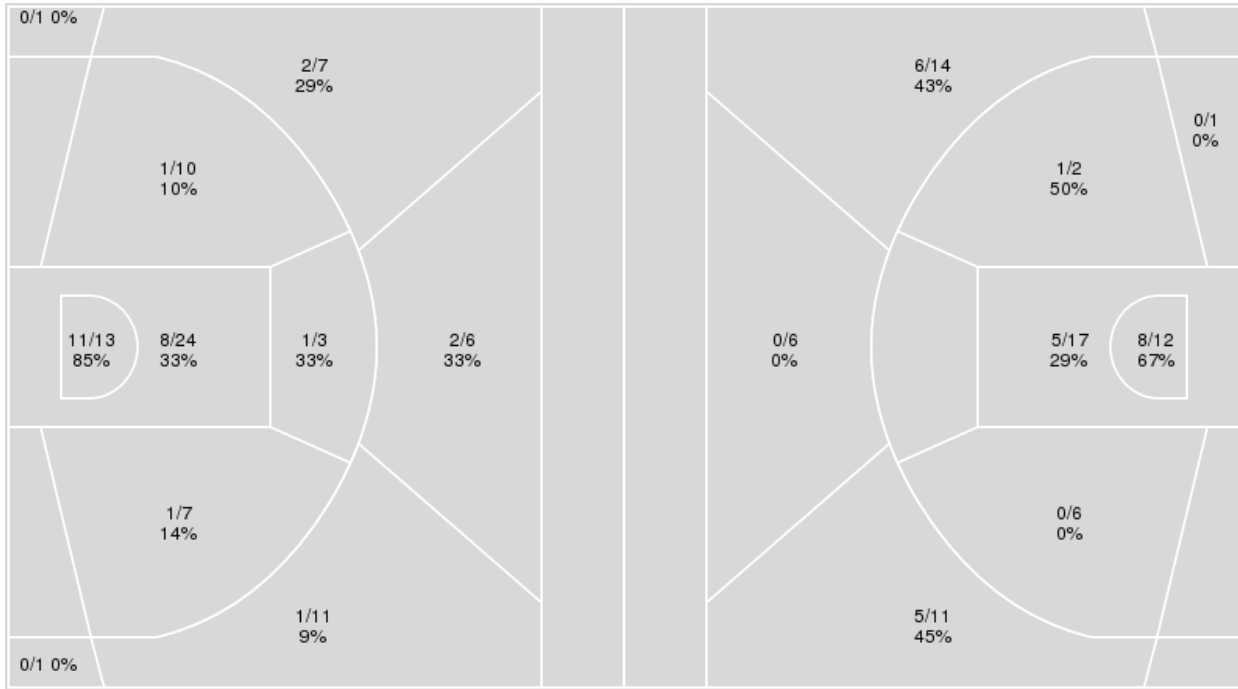

Iowa St. at Baylor

02/18/23 Ferrell Center, Waco
2022-23 Women's Basketball

Game Time: 5:00 PM
Game Duration: 2:39
Attendance: 5,083

Officials: Maj Forsberg, Cameron Inouye, Brian Hall

{ Players => 4, 5, 10, 12, 20, 21, 22, 24, 25, 30, 33, 44, 51; } FG Types => All; Results => All;
=> All; Results => All;

Baylor

Iowa St.

Baylor	M/A	%
Field Goals	27/83	33
2 Points	22/57	39
3 Points	5/26	19
Free Throws	18/26	69

Iowa St.	M/A	%
Field Goals	25/69	36
2 Points	14/38	37
3 Points	11/31	35
Free Throws	20/26	77