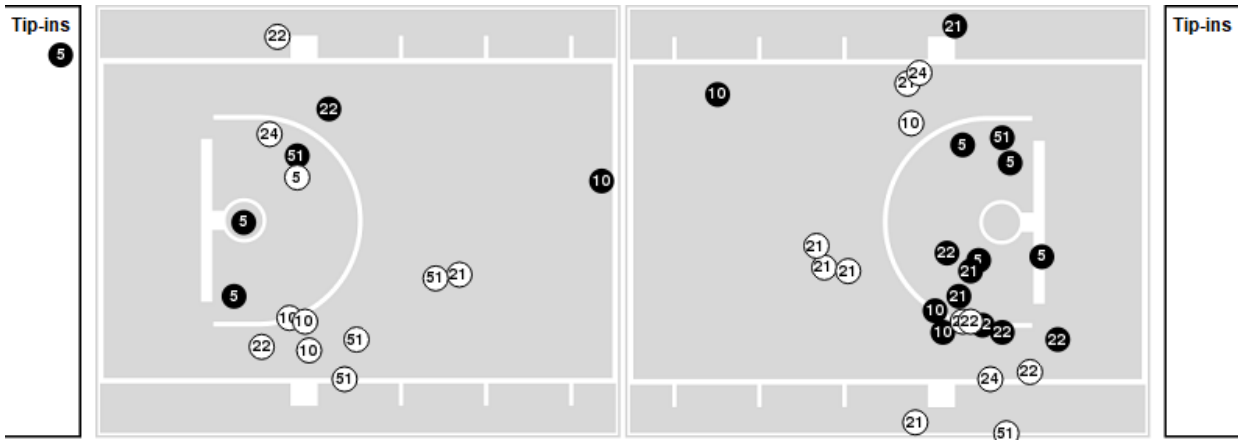

Blow Up Chart

● Made ○ Missed N - Player Number

Baylor	M/A	%
Field Goals	27/83	33
2 Points	22/57	39
3 Points	5/26	19
Free Throws	18/26	69

Baylor	M/A	%
Points in the Paint	38 (19 / 37)	51
Fast Break Points	10 (6/6)	100
Second Chance Points	17 (12/20)	60
Effective FG%	36