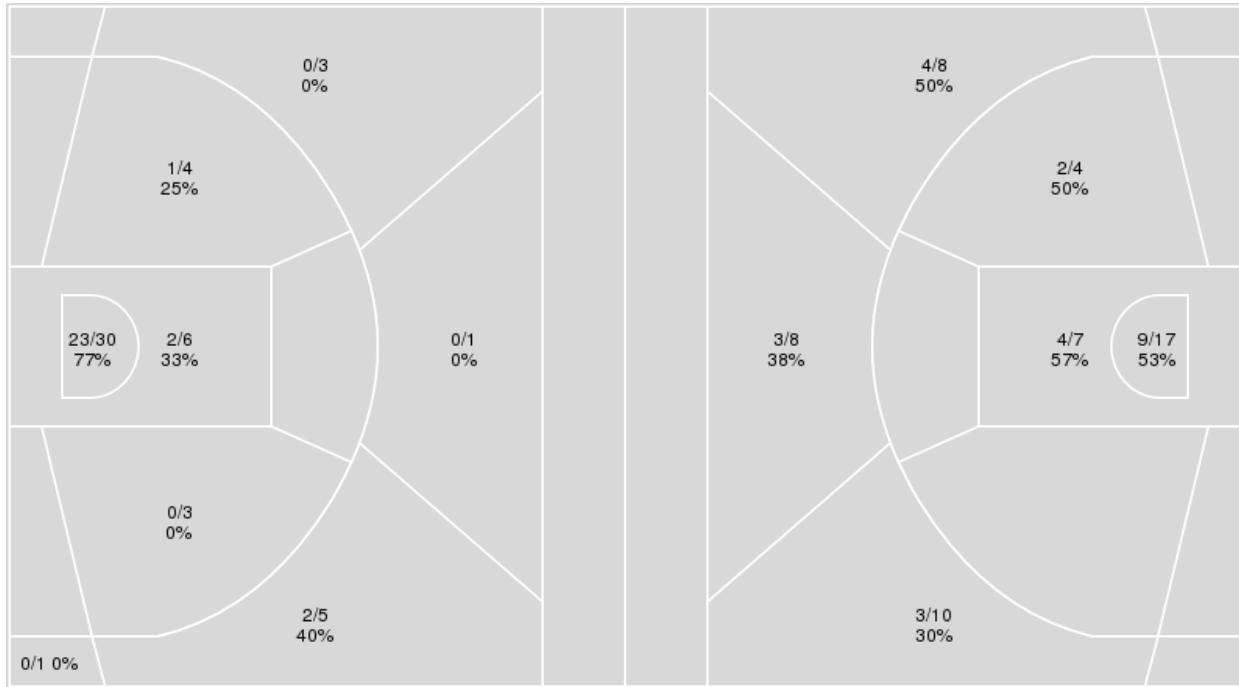

Baylor at TCU

02/11/23 Ed and Rae Schollmaier Arena, Fort Worth
2022-23 Men's Basketball

Game Time: 3:00 PM
Game Duration: 2:10
Attendance: 7,055

Officials: Gary Maxwell, Bret Smith, Chance Moore

{ Players => All; } FG Types => All; Results => All;

{ Players => All; } FG Types => All; Results => All;

TCU

Baylor

TCU	M/A	%
Field Goals	28/53	53
2 Points	26/43	60
3 Points	2/10	20
Free Throws	10/16	62

Baylor	M/A	%
Field Goals	25/54	46
2 Points	15/28	54
3 Points	10/26	38
Free Throws	12/13	92