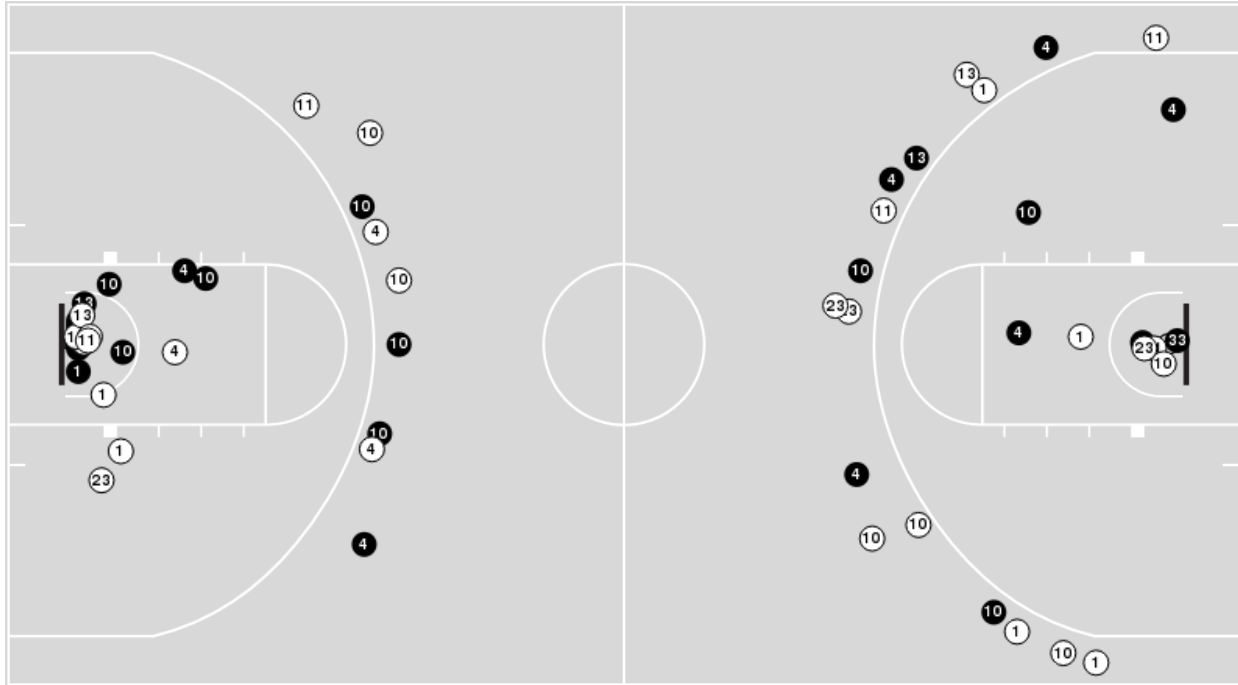

Baylor at TCU

02/11/23 Ed and Rae Schollmaier Arena, Fort Worth
2022-23 Men's Basketball

Game Time: 3:00 PM
Game Duration: 2:10
Attendance: 7,055

Officials: Gary Maxwell, Bret Smith, Chance Moore

Players => AllFG Types=>AllResults=>All

Baylor

All Field Goals