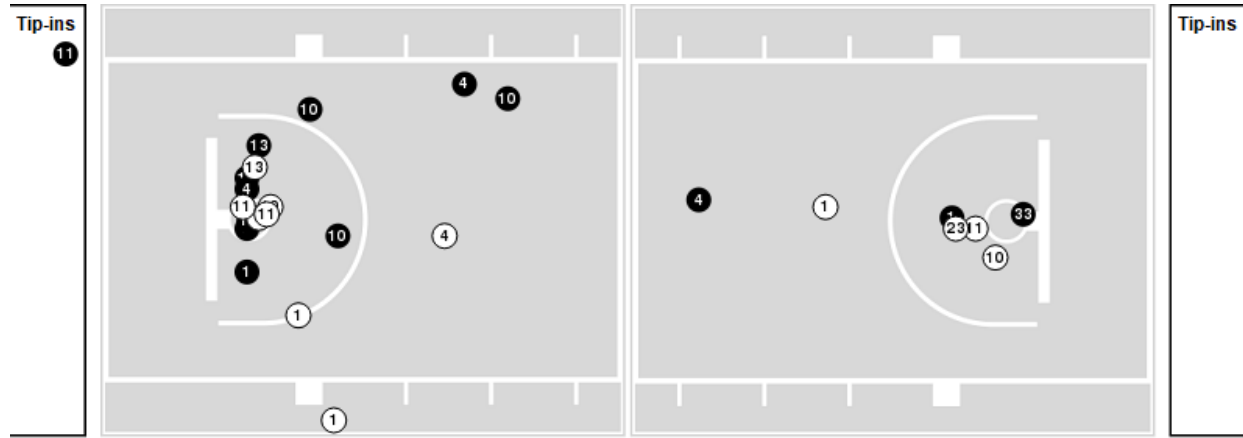

Blow Up Chart

● Made   ○ Missed   N - Player Number

Baylor	M/A	%
Field Goals	25/54	46
2 Points	15/28	54
3 Points	10/26	38
Free Throws	12/13	92

Baylor	M/A	%
Points in the Paint	26 (13 / 24)	54
Fast Break Points	10 (6/6)	100
Second Chance Points	11 (5/9)	56
Effective FG%	56