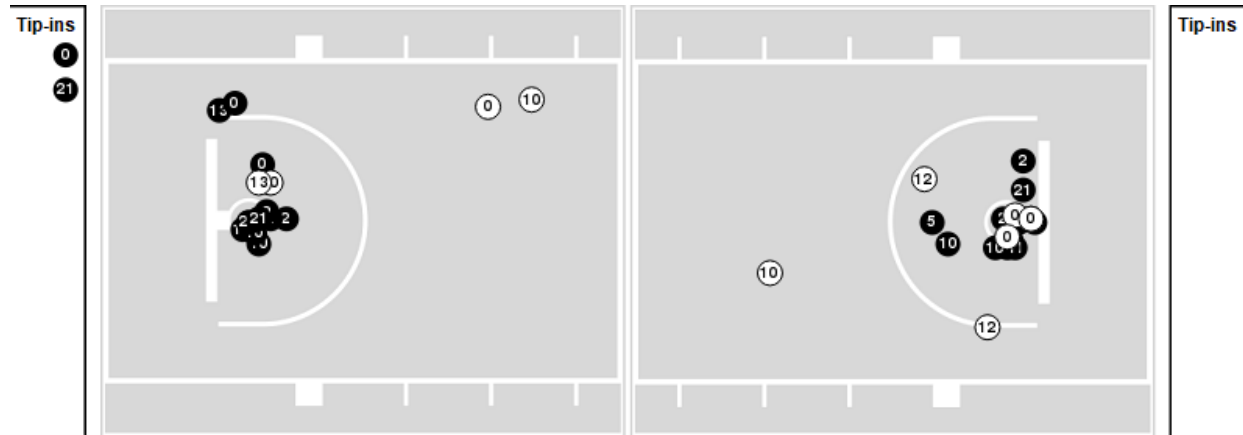

Blow Up Chart

● Made   ○ Missed   N - Player Number

TCU	M/A	%
Field Goals	28/53	53
2 Points	26/43	60
3 Points	2/10	20
Free Throws	10/16	62

TCU	M/A	%
Points in the Paint	50 (25 / 36)	69
Fast Break Points	14 (8/10)	80
Second Chance Points	14 (7/9)	78
Effective FG%	55