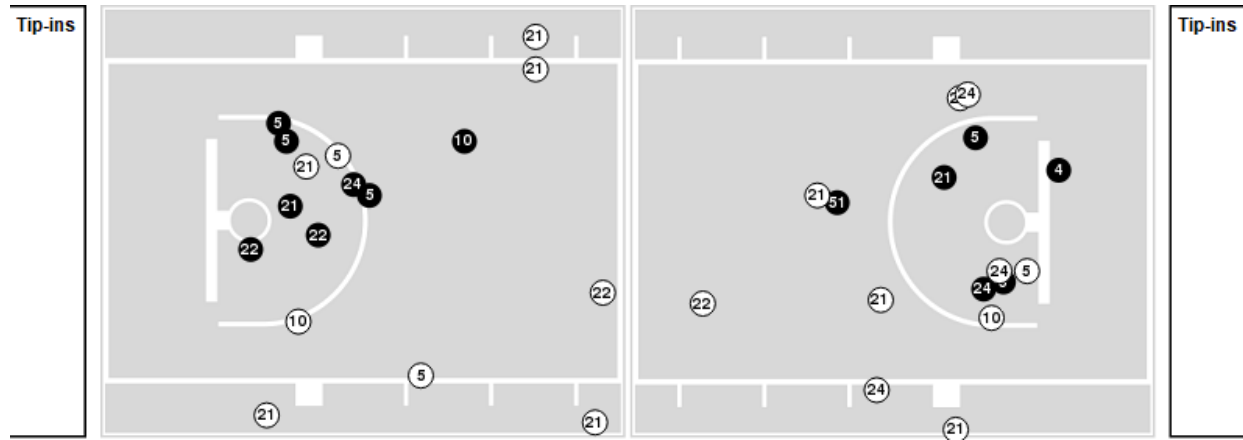

Blow Up Chart

● Made   ○ Missed   N - Player Number

Baylor	M/A	%
Field Goals	32/72	44
2 Points	21/44	48
3 Points	11/28	39
Free Throws	17/23	74

Baylor	M/A	%
Points in the Paint	30 (15 / 27)	56
Fast Break Points	10 (6/9)	67
Second Chance Points	19 (10/15)	67
Effective FG%	52