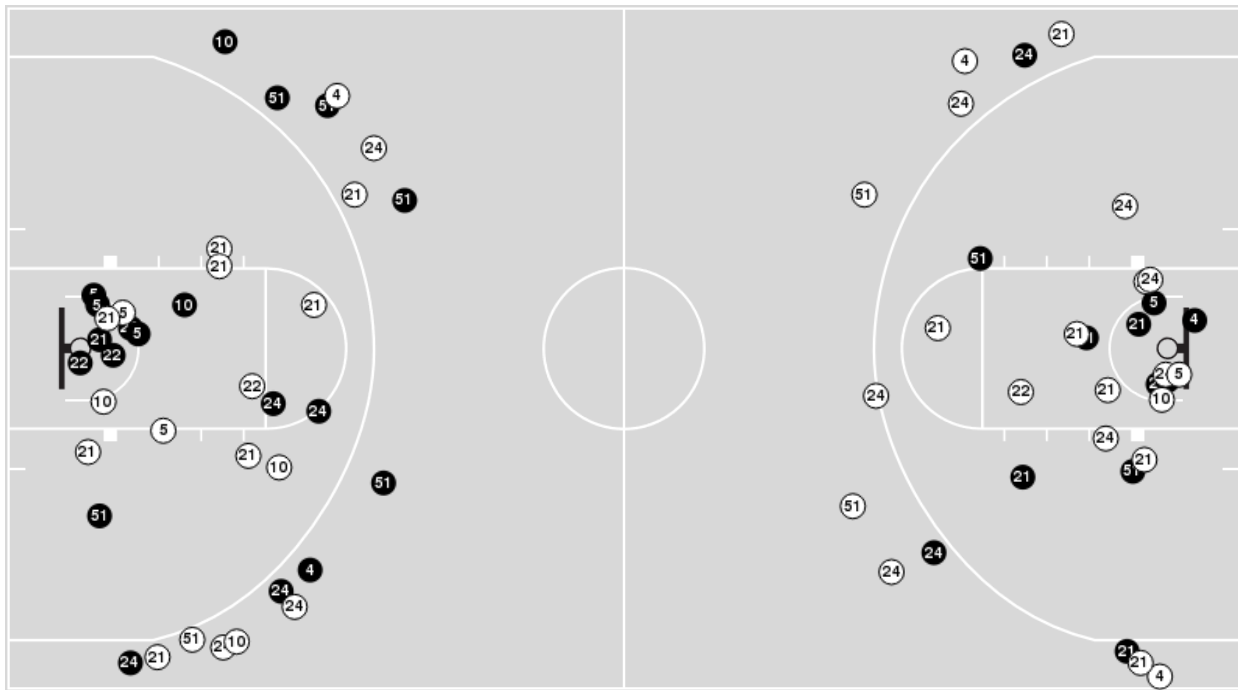

Oklahoma at Baylor

02/07/23 Ferrell Center, Waco
2022-23 Women's Basketball

Game Time: 7:00 PM
Game Duration: 2:24
Attendance: 4,396

Officials: Cameron Inouye, Eric Brewton, Kevin Pethtel

Players => 4, 5, 10, 12, 20, 21, 22, 24, 25, 30, 33, 44, 51 FG Types=>All Results=>All

Baylor

All Field Goals