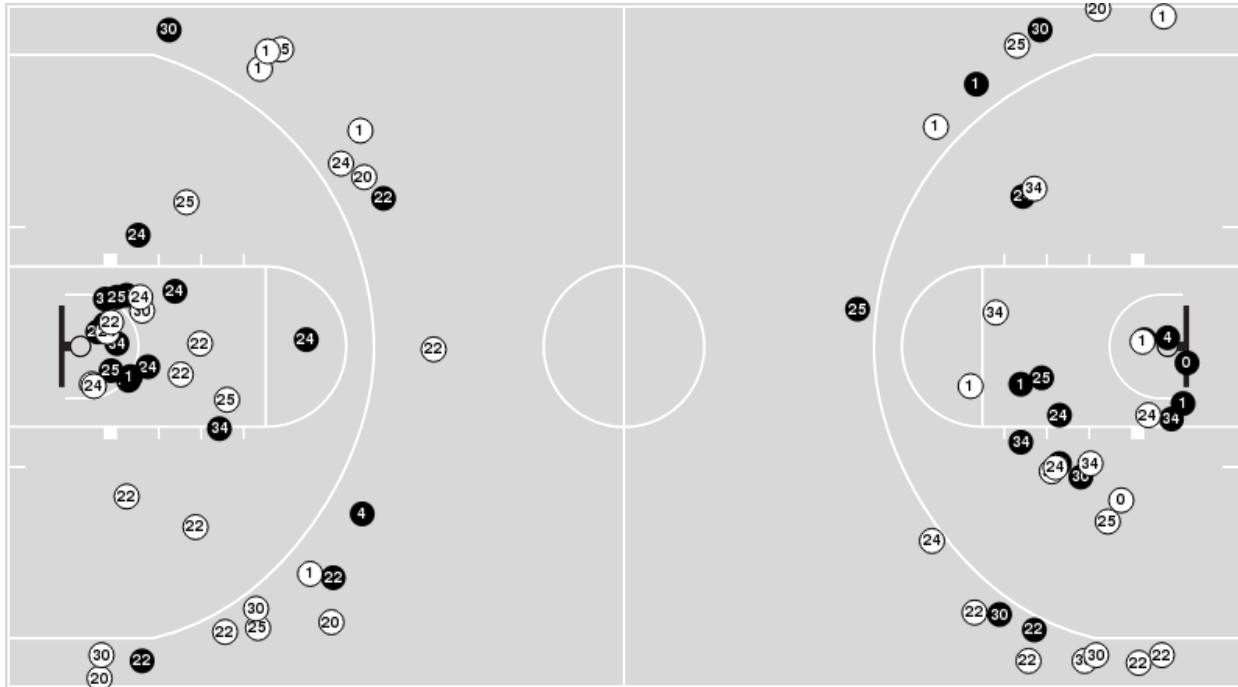

Oklahoma at Baylor

02/07/23 Ferrell Center, Waco
2022-23 Women's Basketball

Officials: Cameron Inouye, Eric Brewton, Kevin Pethtel

Players => 0, 1, 2, 4, 5, 10, 11, 13, 20, 22, 23, 24, 25, 30, 33, 34 FG Types=>All Results=>All

Oklahoma

All Field Goals