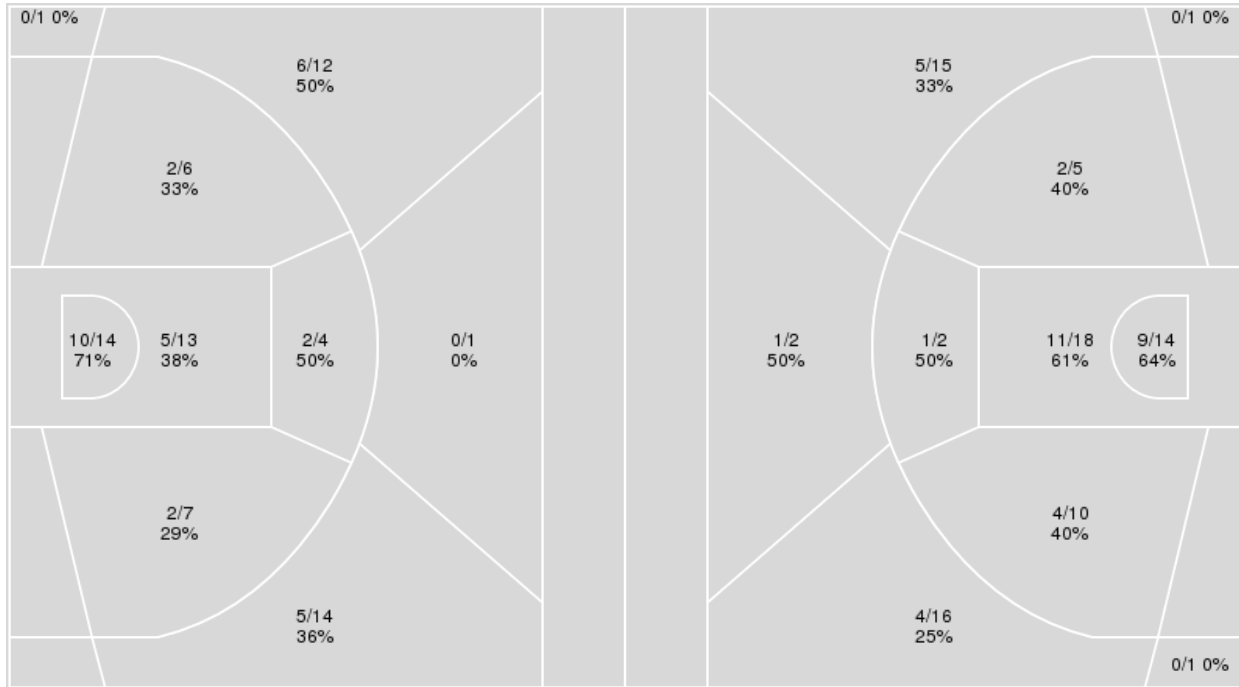

Oklahoma at Baylor

02/07/23 Ferrell Center, Waco
2022-23 Women's Basketball

Game Time: 7:00 PM
Game Duration: 2:24
Attendance: 4,396

Officials: Cameron Inouye, Eric Brewton, Kevin Pethtel

{ Players => 4, 5, 10, 12, 20, 21, 22, 24, 25, 30, 33, 44, 51; } FG Types => All; Results => All;

{ Players => 0, 1, 2, 4, 5, 10, 11, 13, 20, 22, 23, 24, 25, 30, 33, 34; } FG Types => All; Results => All;

Baylor

Oklahoma

Baylor	M/A	%
Field Goals	32/72	44
2 Points	21/44	48
3 Points	11/28	39
Free Throws	17/23	74

Oklahoma	M/A	%
Field Goals	37/84	44
2 Points	27/49	55
3 Points	10/35	29
Free Throws	14/18	78