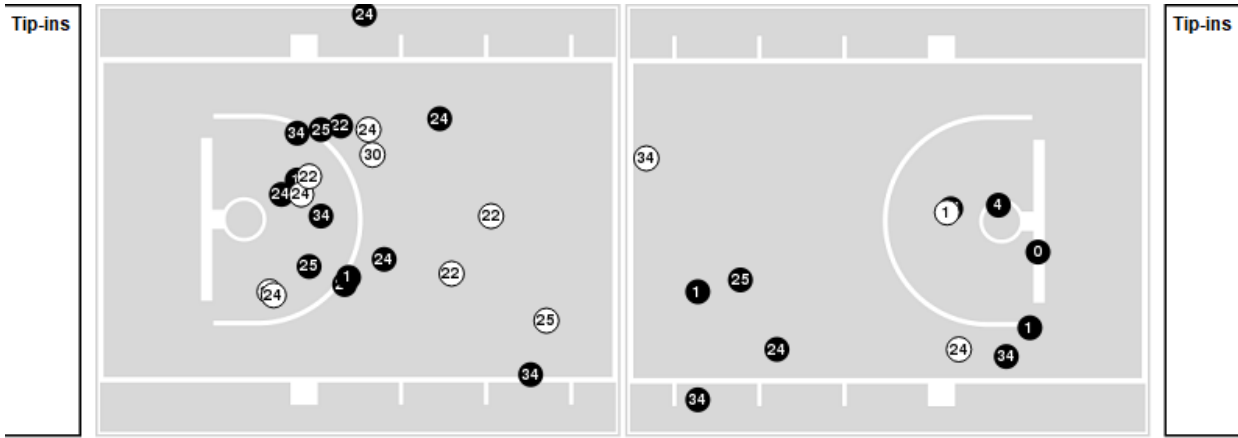

Blow Up Chart

● Made ○ Missed N - Player Number

Oklahoma	M/A	%
Field Goals	37/84	44
2 Points	27/49	55
3 Points	10/35	29
Free Throws	14/18	78

Oklahoma	M/A	%
Points in the Paint	40 (20 / 32)	63
Fast Break Points	15 (10/11)	91
Second Chance Points	18 (8/16)	50
Effective FG%	50