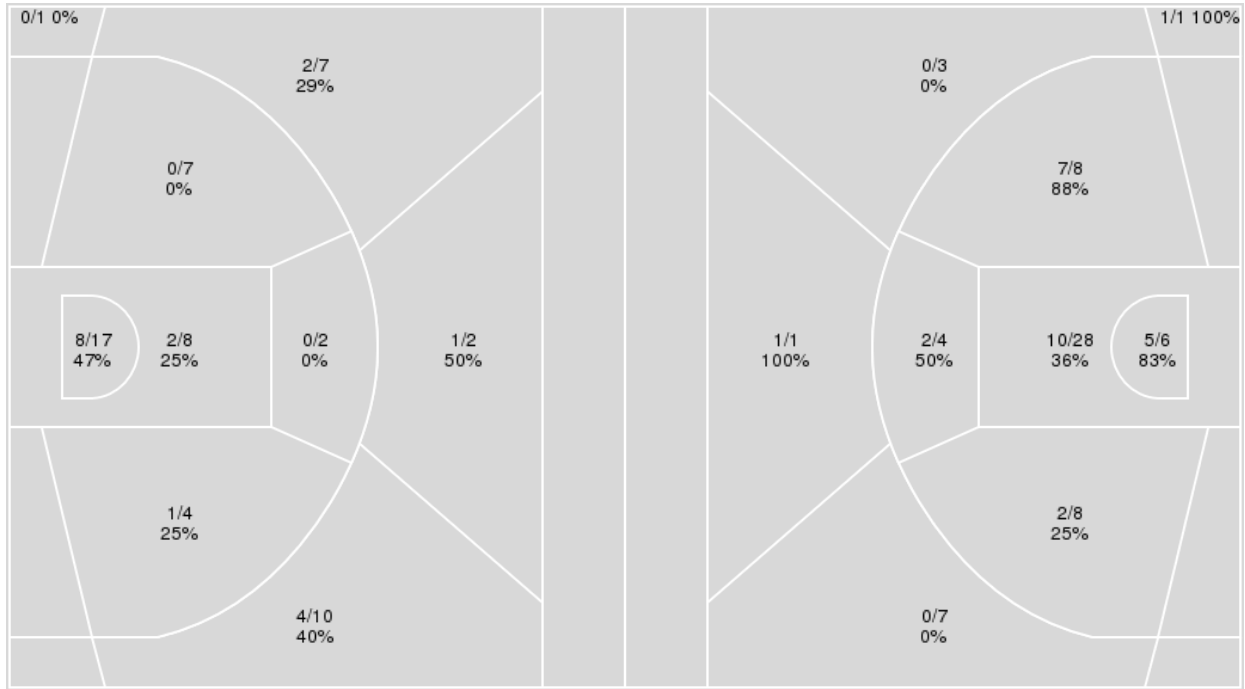

Texas at Baylor

01/22/23 Ferrell Center, Waco, Texas
2022-23 Women's Basketball

Game Time: 4:00 PM
Game Duration: 2:01
Attendance: 5,593

Officials: Lisa Jones, Brian Hall, Roy Gulbeyan

{ Players => 4, 5, 10, 12, 20, 21, 22, 24, 25, 30, 33, 44, 51; } FG Types => All; Results => All;

{ Players => 2, 3, 4, 5, 10, 11, 13, 14, 20, 22, 23, 32, 34, 40, 44; } FG Types => All; Results => All;

Baylor

Texas

Baylor	M/A	%
Field Goals	18/58	31
2 Points	11/38	29
3 Points	7/20	35
Free Throws	12/18	67

Texas	M/A	%
Field Goals	28/66	42
2 Points	26/54	48
3 Points	2/12	17
Free Throws	10/16	62