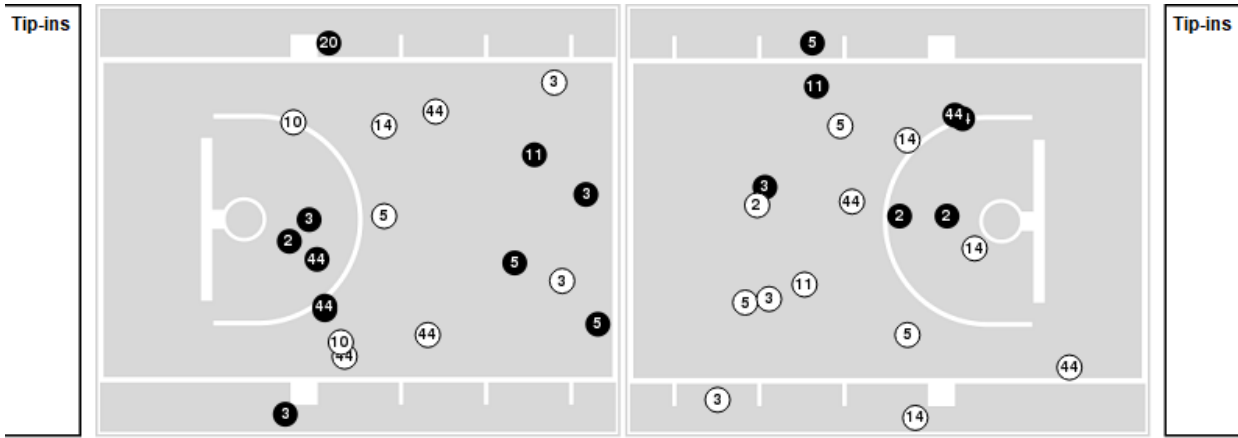

Blow Up Chart

● Made ○ Missed N - Player Number

Texas	M/A	%
Field Goals	28/66	42
2 Points	26/54	48
3 Points	2/12	17
Free Throws	10/16	62

Texas	M/A	%
Points in the Paint	30 (15 / 34)	44
Fast Break Points	6 (4/6)	67
Second Chance Points	15 (9/19)	47
Effective FG%	44