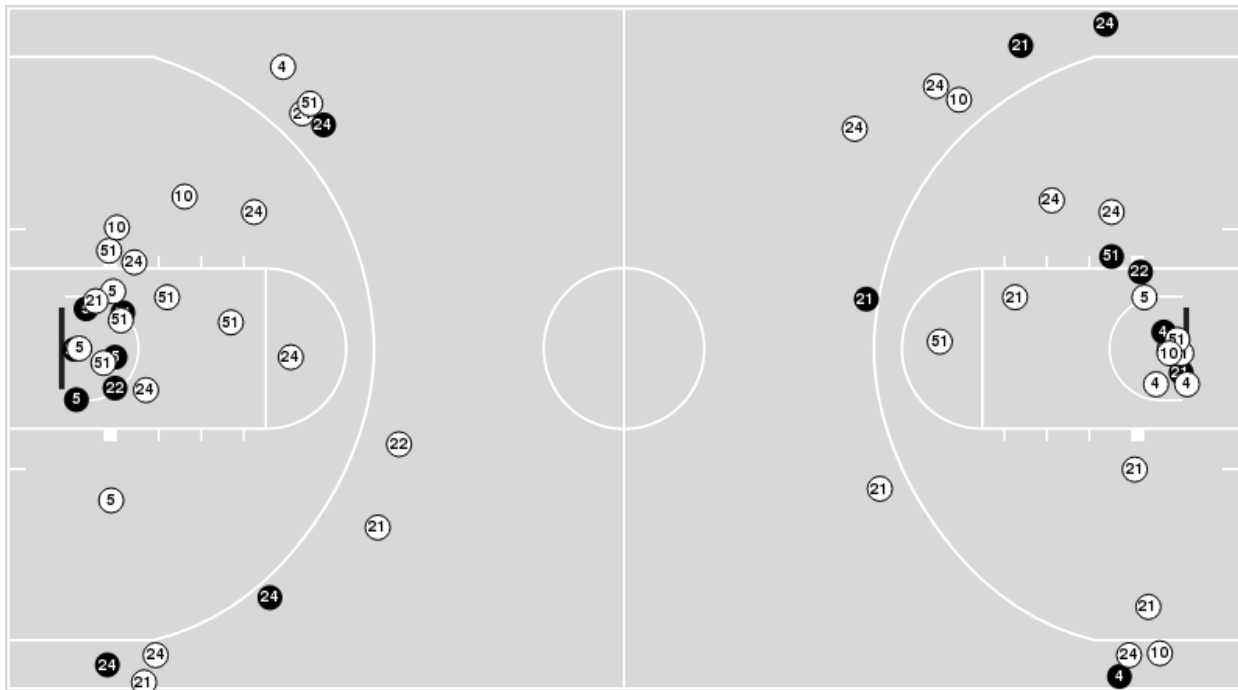

Texas at Baylor

01/22/23 Ferrell Center, Waco, Texas
2022-23 Women's Basketball

Game Time: 4:00 PM
Game Duration: 2:01
Attendance: 5,593

Officials: Lisa Jones, Brian Hall, Roy Gulbeyan

Players => 4, 5, 10, 12, 20, 21, 22, 24, 25, 30, 33, 44, 51 FG Types=>All Results=>All

Baylor

All Field Goals