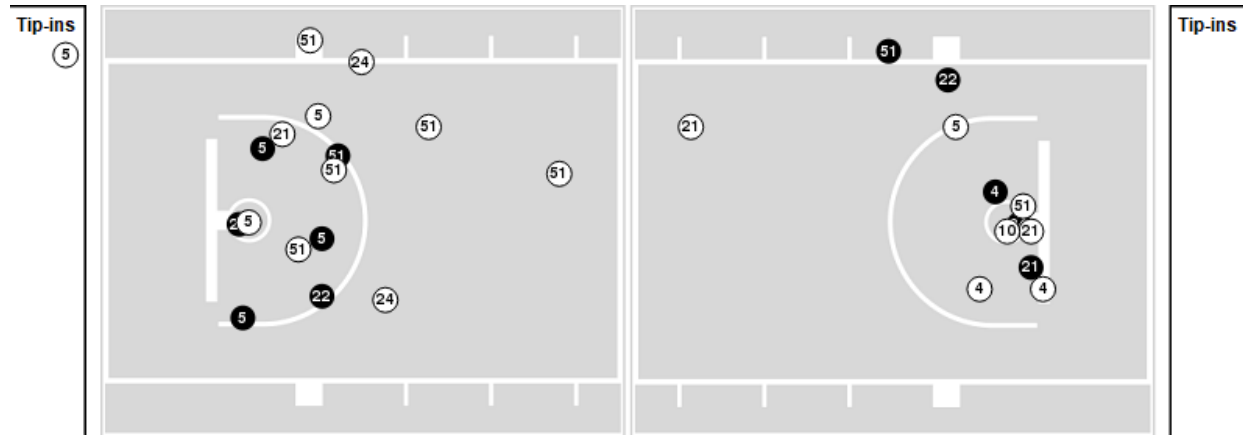

Blow Up Chart

● Made ○ Missed N - Player Number

Baylor	M/A	%
Field Goals	18/58	31
2 Points	11/38	29
3 Points	7/20	35
Free Throws	12/18	67

Baylor	M/A	%
Points in the Paint	20 (10 / 25)	40
Fast Break Points	14 (8/13)	62
Second Chance Points	13 (9/16)	56
Effective FG%	37