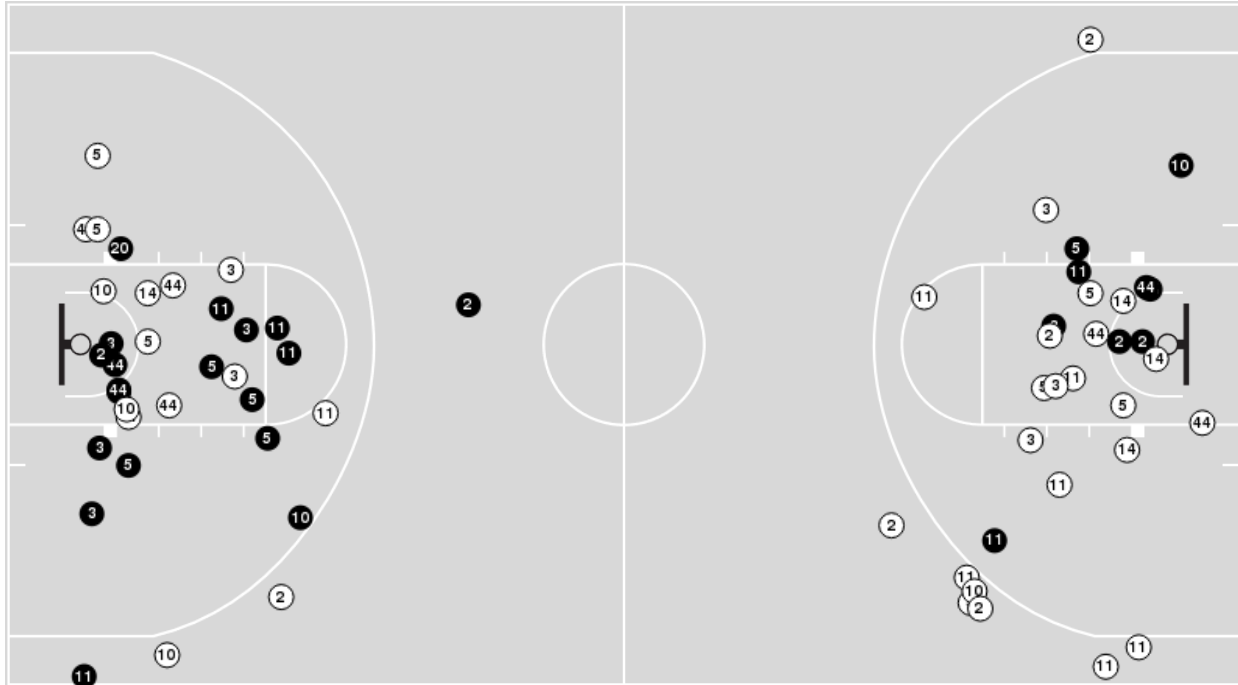

Texas at Baylor

01/22/23 Ferrell Center, Waco, Texas
2022-23 Women's Basketball

Game Time: 4:00 PM
Game Duration: 2:01
Attendance: 5,593

Officials: Lisa Jones, Brian Hall, Roy Gulbeyan

Players => 2, 3, 4, 5, 10, 11, 13, 14, 20, 22, 23, 32, 34, 40, 44 FG Types=>AllResults=>All

Texas

All Field Goals