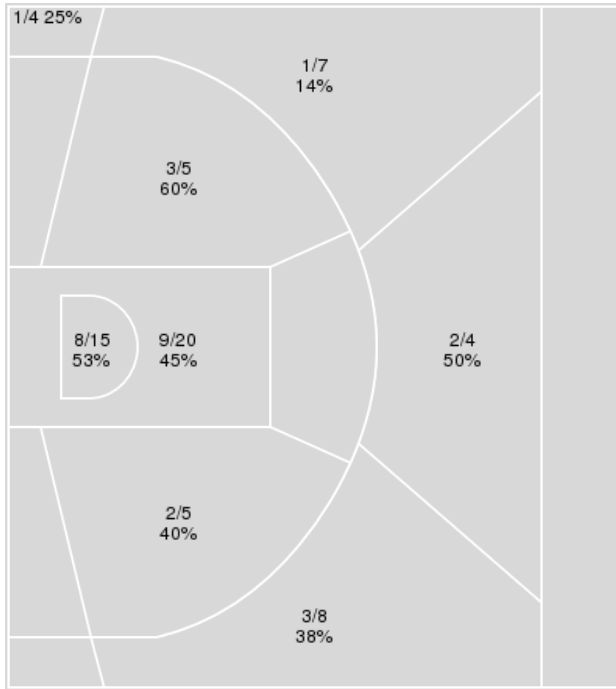

Kansas St. at Baylor

01/18/23 Ferrell Center, Waco
2022-23 Women's Basketball

Game Time: 7:00 PM
Game Duration: 1:51
Attendance: 4,011

Officials: Michael McConnell, Felicia Grinter, Julie Krommenhoek

{ Players => 4, 5, 10, 12, 20, 21, 22, 24, 25, 30, 33, 44, 51; } FG Types => All; Results => All;
=> All; Results => All;

Baylor