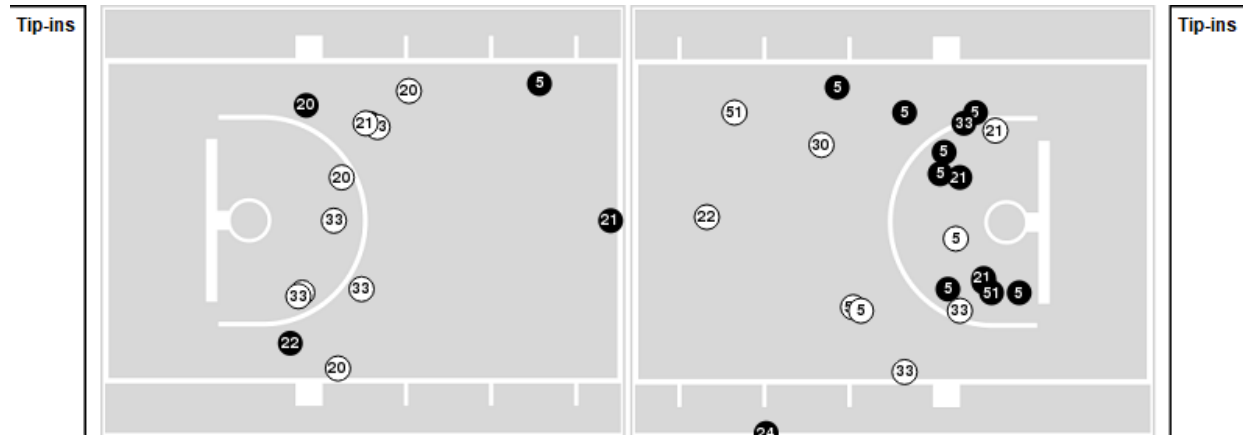

Blow Up Chart

● Made ○ Missed N - Player Number

Baylor	M/A	%
Field Goals	29/68	43
2 Points	22/45	49
3 Points	7/23	30
Free Throws	4/5	80

Baylor	M/A	%
Points in the Paint	34 (17 / 35)	49
Fast Break Points	7 (4/4)	100
Second Chance Points	4 (2/10)	20
Effective FG%	48