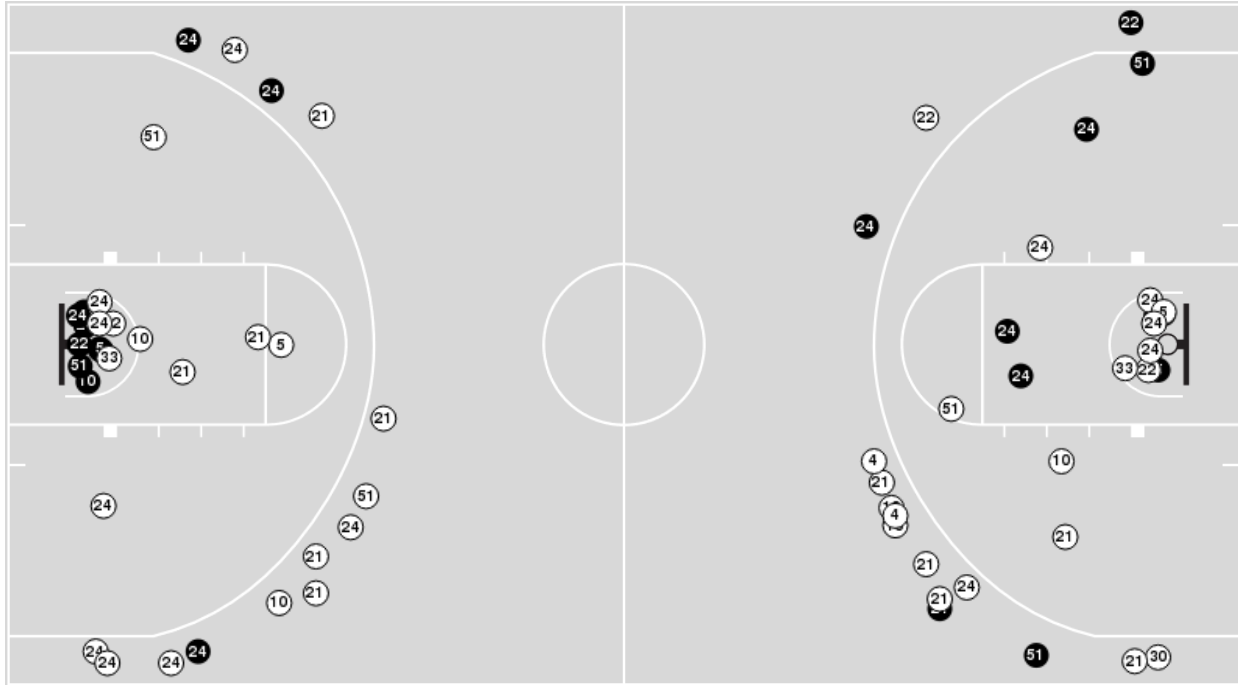

Players => AllFG Types=>AllResults=>All
Baylor

All Field Goals