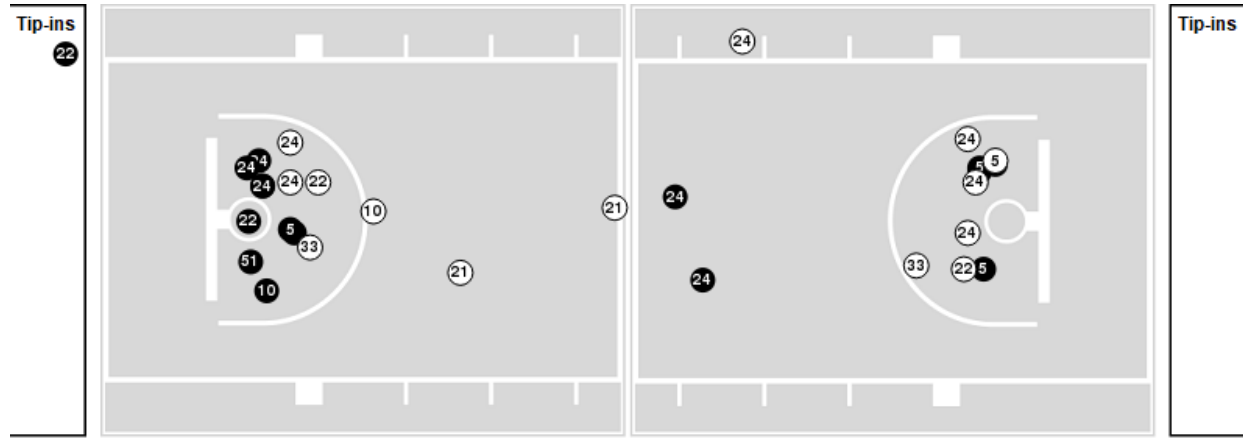

Blow Up Chart

● Made ○ Missed N - Player Number

Baylor	M/A	%
Field Goals	24/66	36
2 Points	17/37	46
3 Points	7/29	24
Free Throws	10/12	83

Baylor	M/A	%
Points in the Paint	30 (15 / 28)	54
Fast Break Points	0 (0/0)	0
Second Chance Points	12 (8/13)	62
Effective FG%	42