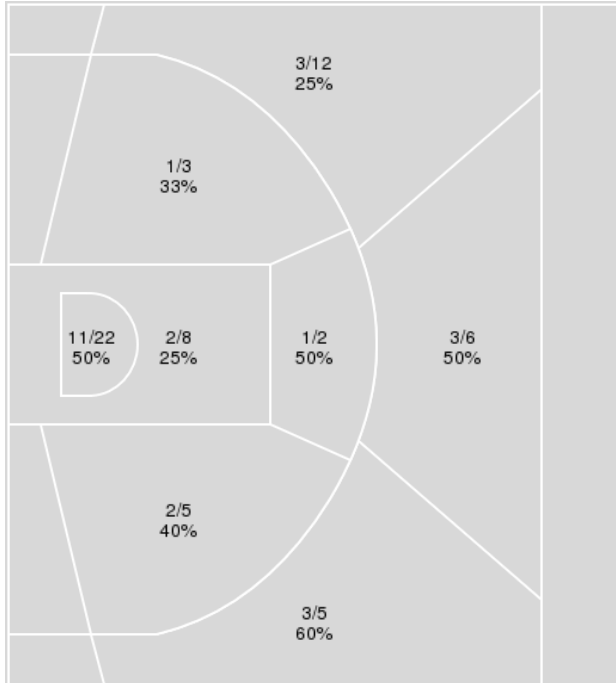

Officials: Tim Daley, Doug Knight, Missy Brooks

{ Players => All; } FG Types => All; Results => All;

{ Players => All; } FG Types => All; Results => All;

West Virginia