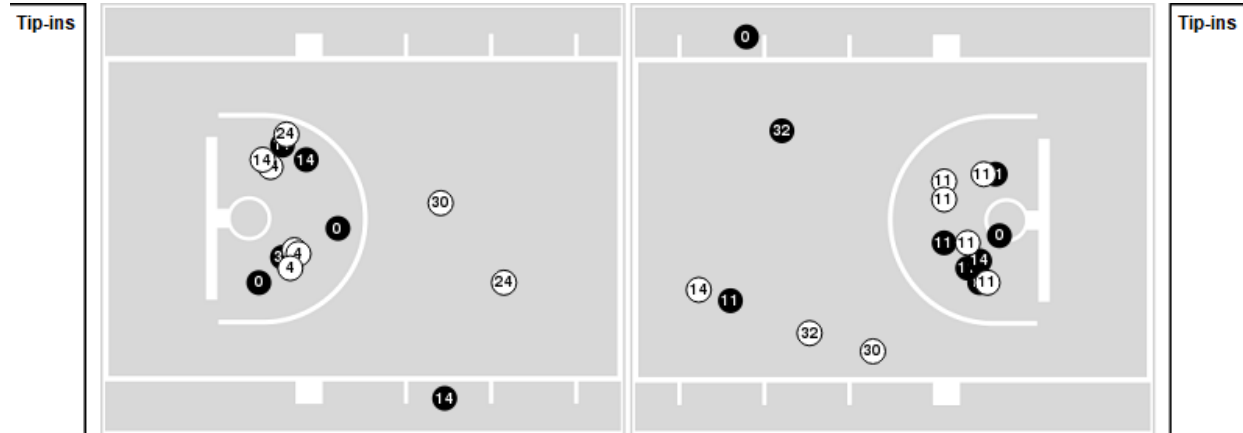

Blow Up Chart

● Made   ○ Missed   N - Player Number

West Virginia	M/A	%
Field Goals	26/63	41
2 Points	17/40	42
3 Points	9/23	39
Free Throws	13/20	65

West Virginia	M/A	%
Points in the Paint	26 (13 / 30)	43
Fast Break Points	12 (5/6)	83
Second Chance Points	8 (5/10)	50
Effective FG%	48