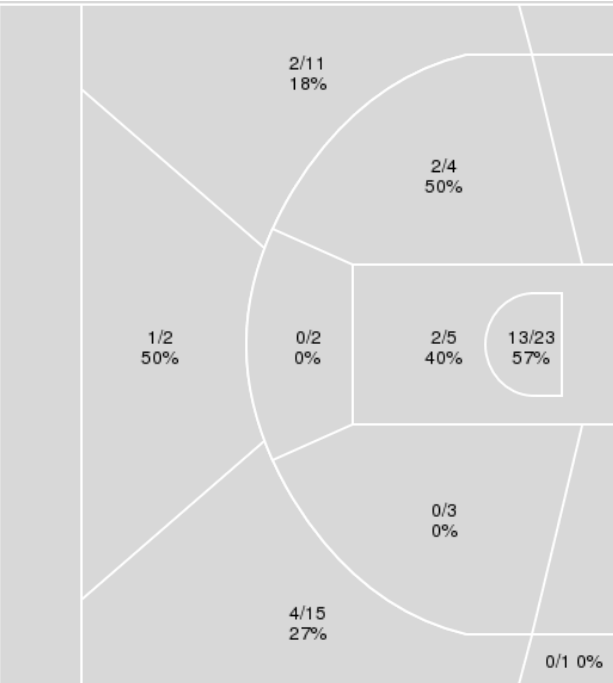

Baylor

West Virginia	M/A	%
Field Goals	26/63	41
2 Points	17/40	42
3 Points	9/23	39
Free Throws	13/20	65

Baylor	M/A	%
Field Goals	24/66	36
2 Points	17/37	46
3 Points	7/29	24
Free Throws	10/12	83