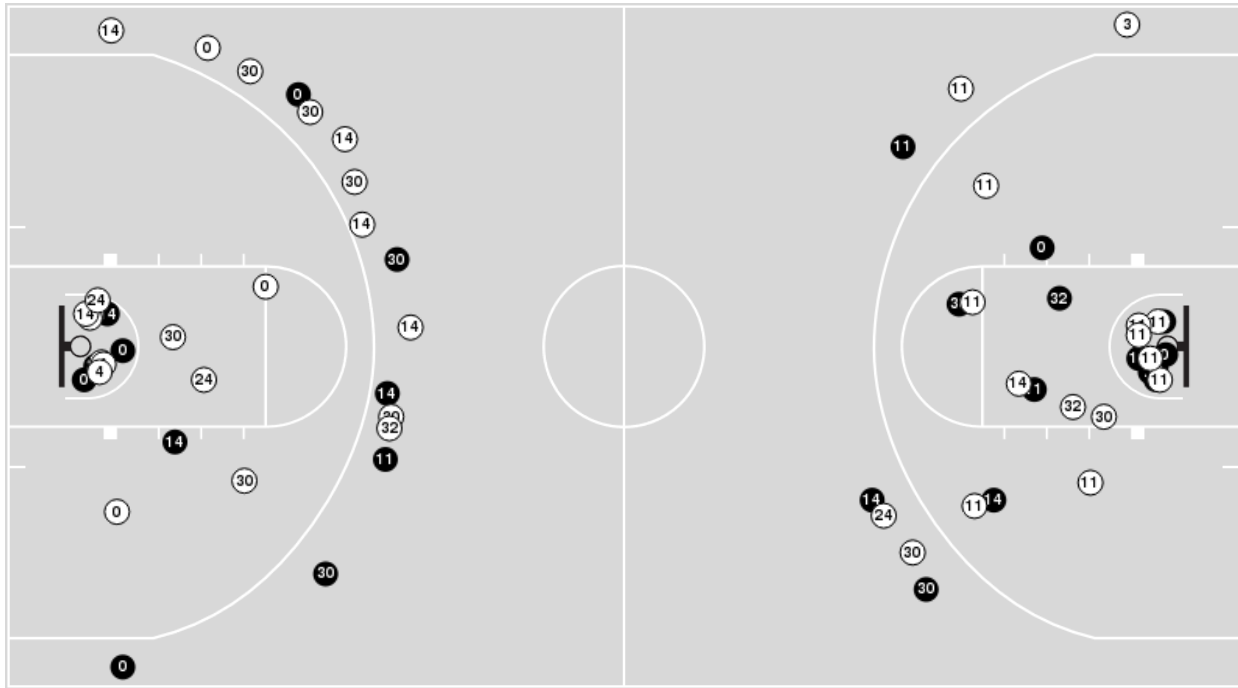

Officials: Tim Daley, Doug Knight, Missy Brooks

Players => AllFG Types=>AllResults=>All

West Virginia

All Field Goals