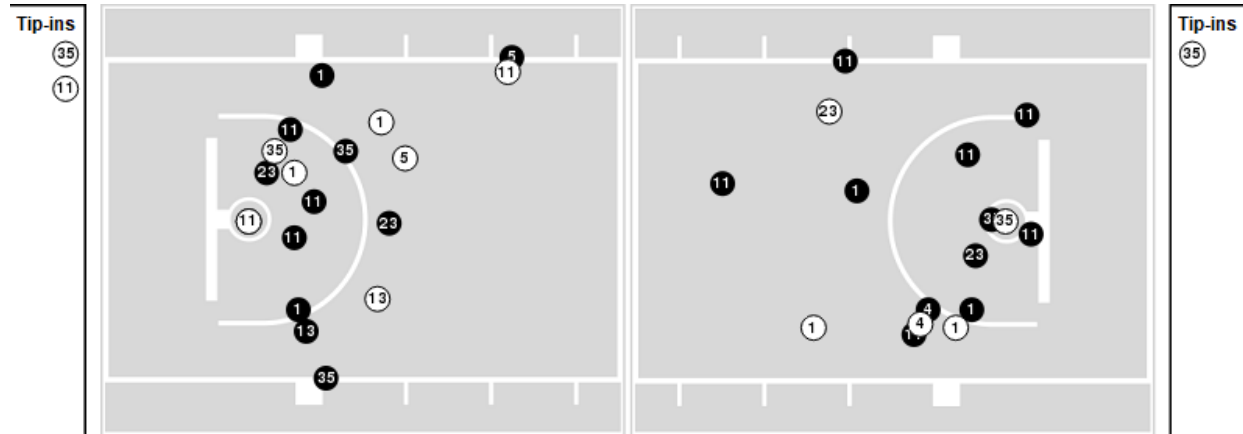

Blow Up Chart

● Made   ○ Missed   N - Player Number

Kansas St.	M/A	%
Field Goals	34/64	53
2 Points	23/39	59
3 Points	11/25	44
Free Throws	18/21	86

Kansas St.	M/A	%
Points in the Paint	38 (19 / 32)	59
Fast Break Points	15 (11/14)	79
Second Chance Points	9 (5/10)	50
Effective FG%	62