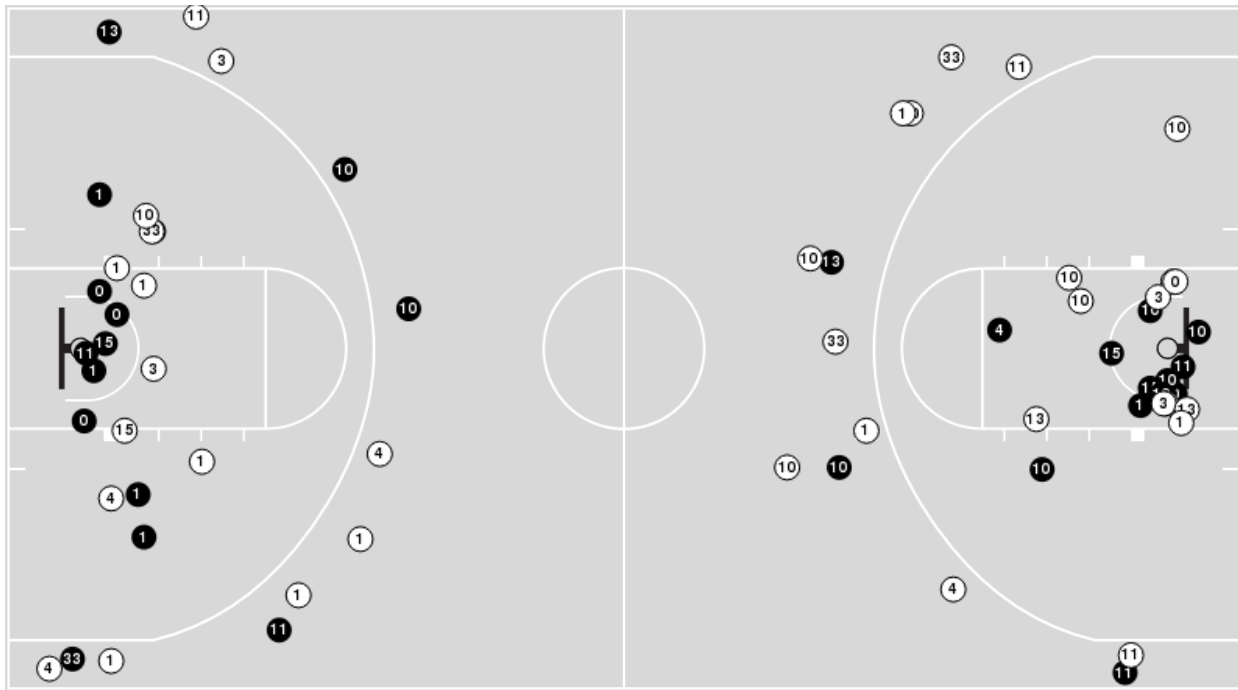

Players => 0, 1, 2, 3, 4, 5, 10, 11, 12, 13, 15, 20, 23, 32, 33FG Types=>AllResults=>All

Baylor

All Field Goals