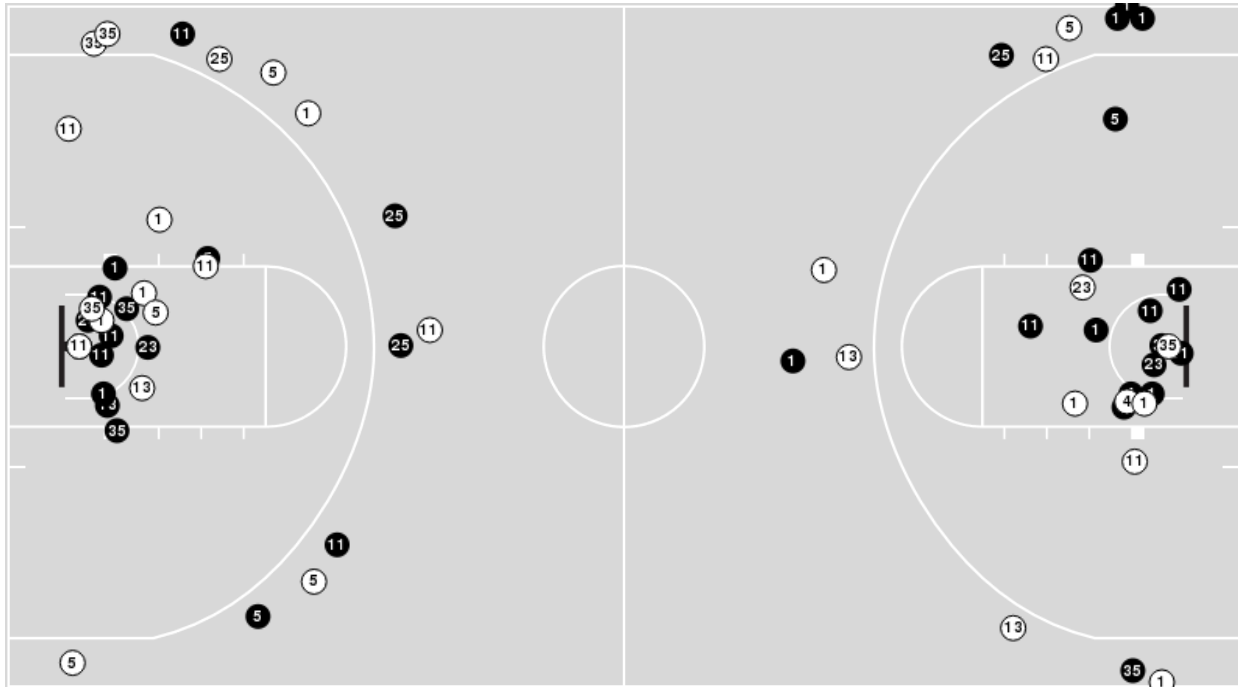

Kansas St. at Baylor

01/07/23 Ferrell Center, Waco, Texas
2022-23 Men's Basketball

Officials: John Higgins, Antonio Petty, Darron George

Players => AllFG Types=>AllResults=>All

Kansas St.

All Field Goals