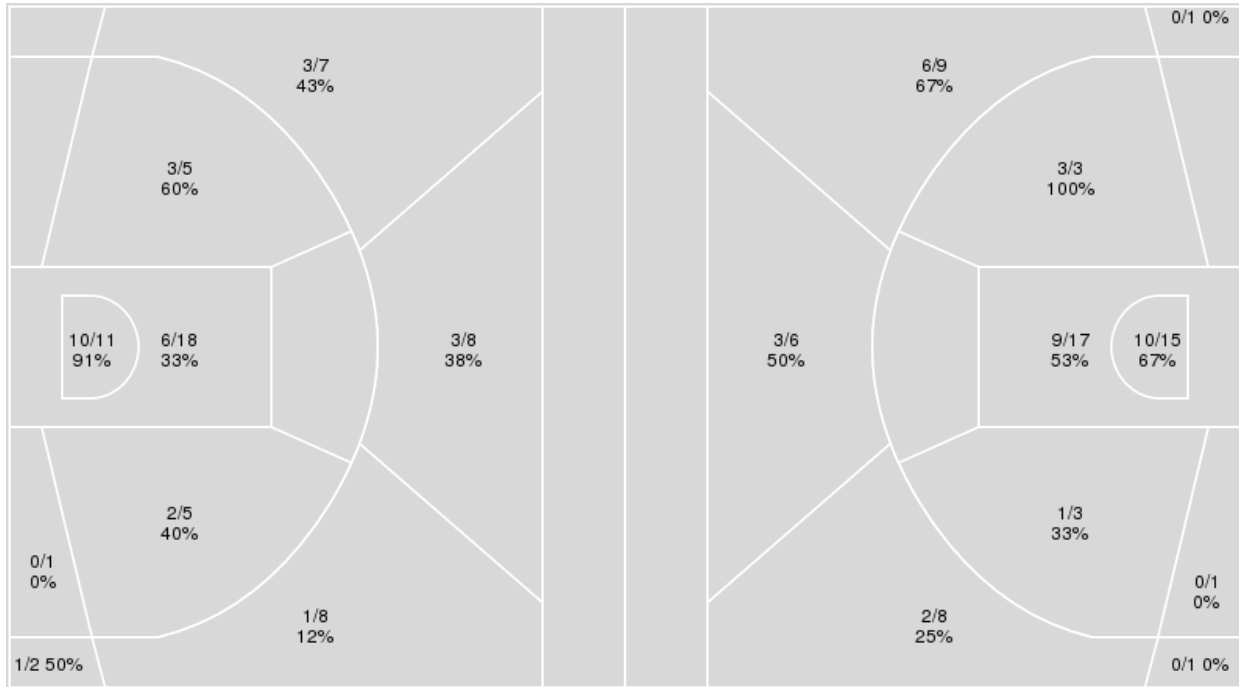

Kansas St. at Baylor

01/07/23 Ferrell Center, Waco, Texas
2022-23 Men's Basketball

Game Time: 5:00 PM
Game Duration: 2:42
Attendance: 9,211

Officials: John Higgins, Antonio Petty, Darron George

{ Players => 0, 1, 2, 3, 4, 5, 10, 11, 12, 13, 15, 20, 23, 32, 33; } FG
Types => All; Results => All;

{ Players => All; } FG Types => All; Results => All;

Baylor

Kansas St.

Baylor	M/A	%
Field Goals	29/65	45
2 Points	21/40	52
3 Points	8/25	32
Free Throws	29/38	76

Kansas St.	M/A	%
Field Goals	34/64	53
2 Points	23/39	59
3 Points	11/25	44
Free Throws	18/21	86