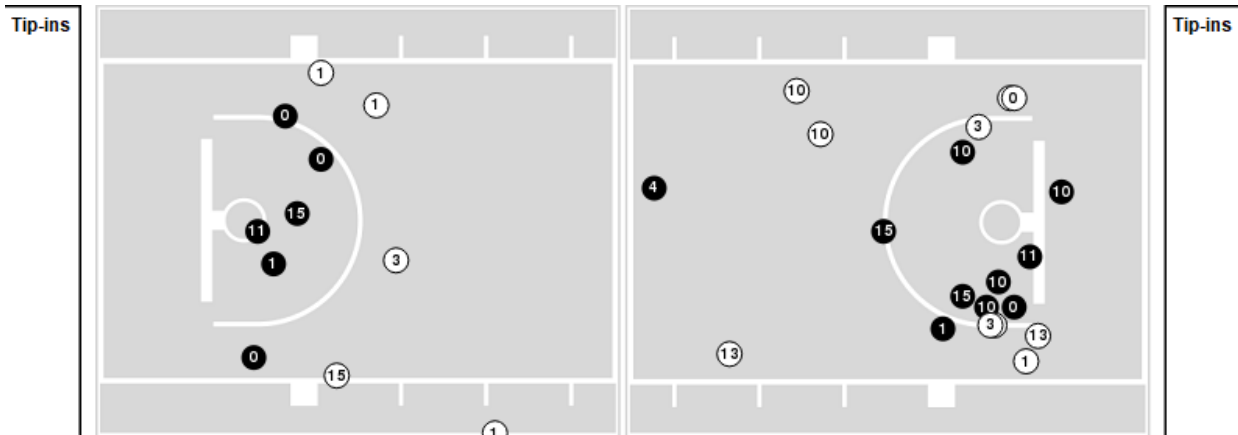

Blow Up Chart

● Made ○ Missed N - Player Number

Baylor	M/A	%
Field Goals	29/65	45
2 Points	21/40	52
3 Points	8/25	32
Free Throws	29/38	76

Baylor	M/A	%
Points in the Paint	32 (16 / 29)	55
Fast Break Points	16 (14/15)	93
Second Chance Points	16 (13/22)	59
Effective FG%	51