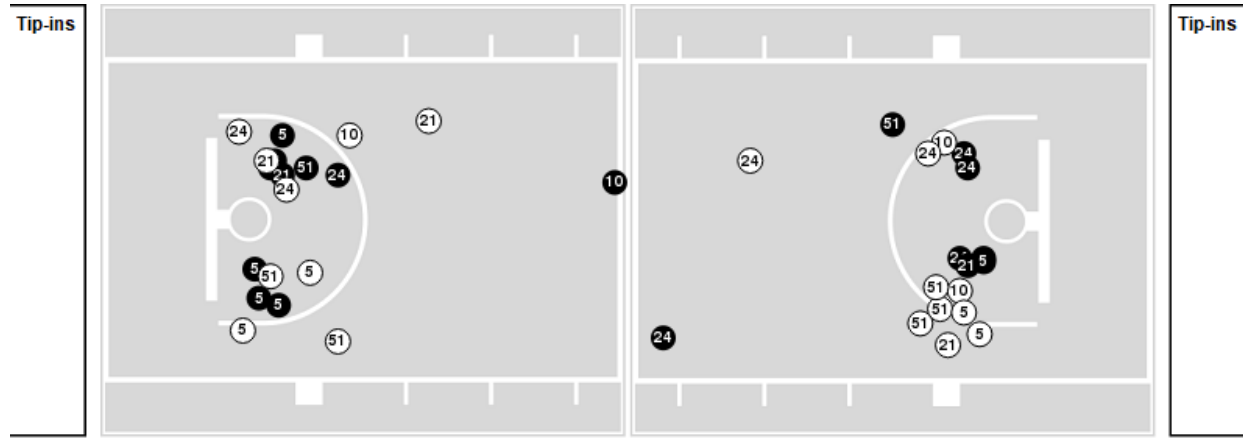

Blow Up Chart

N Made   **O** Missed   N - Player Number

Baylor	M/A	%
Field Goals	28/63	44
2 Points	21/44	48
3 Points	7/19	37
Free Throws	12/16	75

Baylor	M/A	%
Points in the Paint	36 (18 / 37)	49
Fast Break Points	6 (3/3)	100
Second Chance Points	11 (5/15)	33
Effective FG%	50