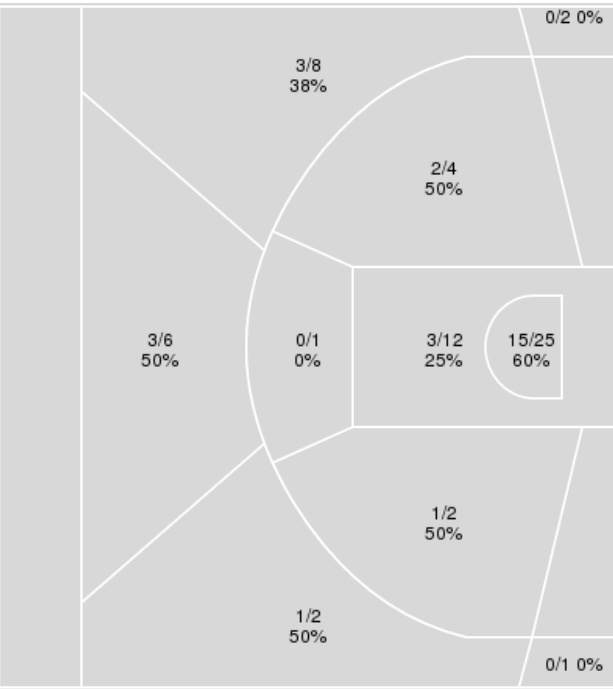

Baylor

Kansas	M/A	%
Field Goals	23/58	40
2 Points	18/48	38
3 Points	5/10	50
Free Throws	11/18	61

Baylor	M/A	%
Field Goals	28/63	44
2 Points	21/44	48
3 Points	7/19	37
Free Throws	12/16	75