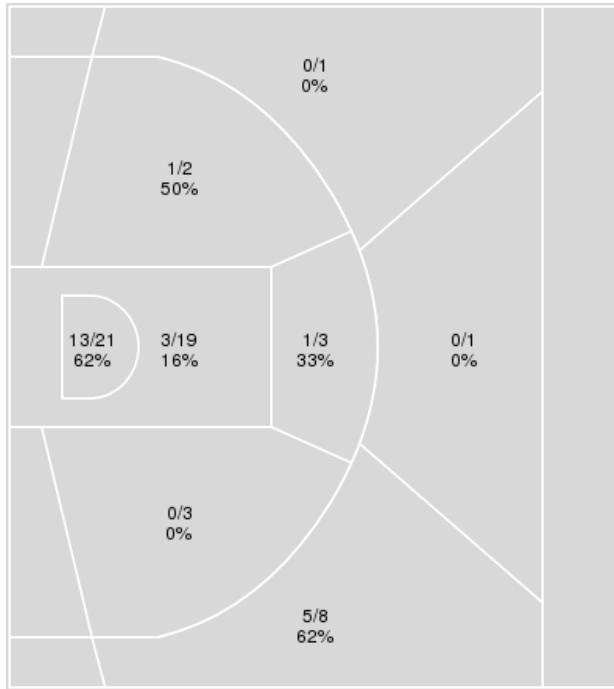

Baylor at Kansas

01/07/23 Allen Fieldhouse, Lawrence
2022-23 Women's Basketball

Game Time: 4:02 PM
Game Duration: 1:53
Attendance: 3,528

Officials: Gina Cross, Julie Krommenhoek, Kevin Pethel

{ Players => 0, 1, 4, 10, 11, 12, 13, 14, 15, 22, 23, 24, 25, 33, 45; } FG { Players => All; } FG Types => All; Results => All;
Types => All; Results => All;

Kansas