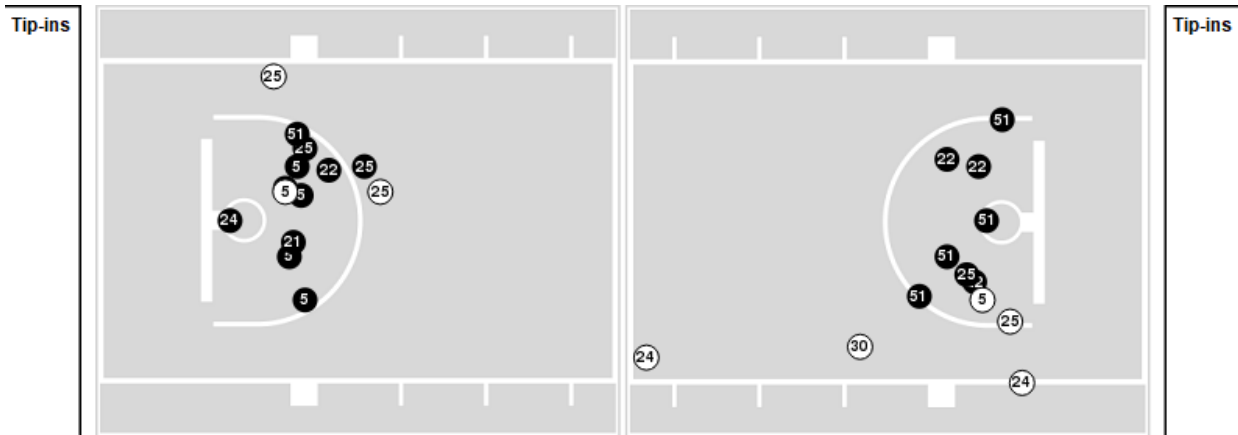

Blow Up Chart

● Made ○ Missed N - Player Number

Baylor	M/A	%
Field Goals	28/50	56
2 Points	21/32	66
3 Points	7/18	39
Free Throws	10/16	62

Baylor	M/A	%
Points in the Paint	38 (19 / 26)	73
Fast Break Points	9 (6/9)	67
Second Chance Points	14 (7/16)	44
Effective FG%	63