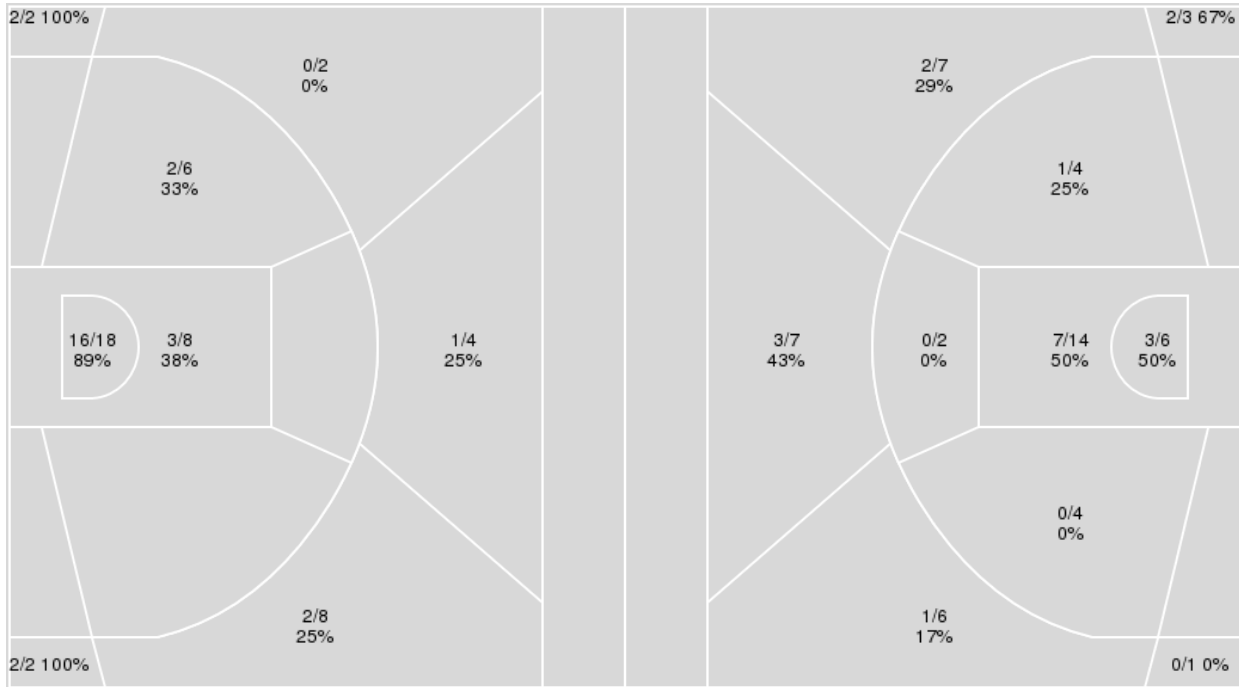

Long Beach St. at Baylor

12/21/22 Ferrell Center, Waco
2022-23 Women's Basketball

Officials: Scott Yarbrough, In'Fini Robinson, Kelly Broomfield

{ Players => 4, 5, 10, 12, 20, 21, 22, 24, 25, 30, 33, 44, 51; } FG Types
=> All; Results => All;

{ Players => 0, 1, 2, 3, 5, 10, 11, 12, 21, 22, 23, 24, 25, 30, 33, 50; } FG
Types => All; Results => All;

Baylor

Long Beach St.

Baylor	M/A	%
Field Goals	28/50	56
2 Points	21/32	66
3 Points	7/18	39
Free Throws	10/16	62

Long Beach St.	M/A	%
Field Goals	19/54	35
2 Points	11/30	37
3 Points	8/24	33
Free Throws	6/7	86