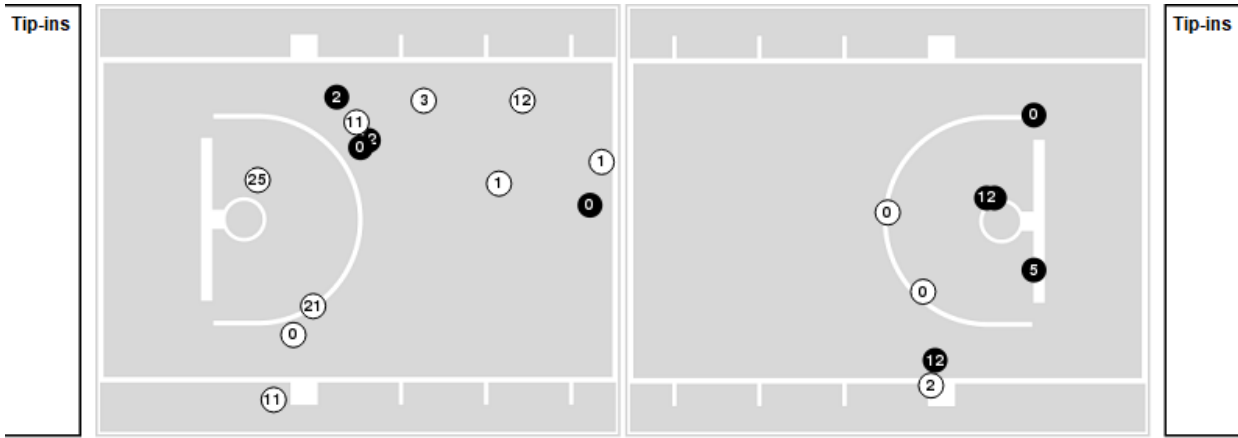

Officials: Scott Yarbrough, In'Fini Robinson, Kelly Broomfield

Players => 0, 1, 2, 3, 5, 10, 11, 12, 21, 22, 23, 24, 25, 30, 33, 50FG Types=>AllResults=>All

Long Beach St.

All Field Goals

Blow Up Chart

● Made ○ Missed N - Player Number