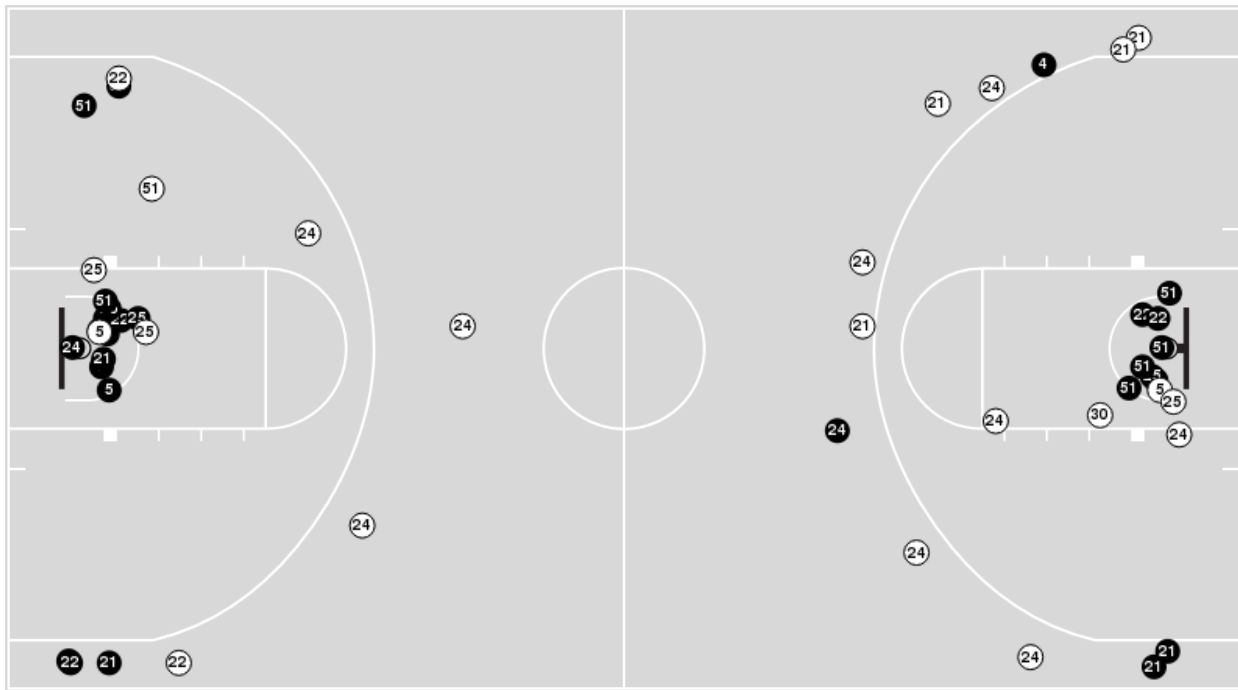

Players => 4, 5, 10, 12, 20, 21, 22, 24, 25, 30, 33, 44, 51 FG Types=>AllResults=>All

Baylor

All Field Goals