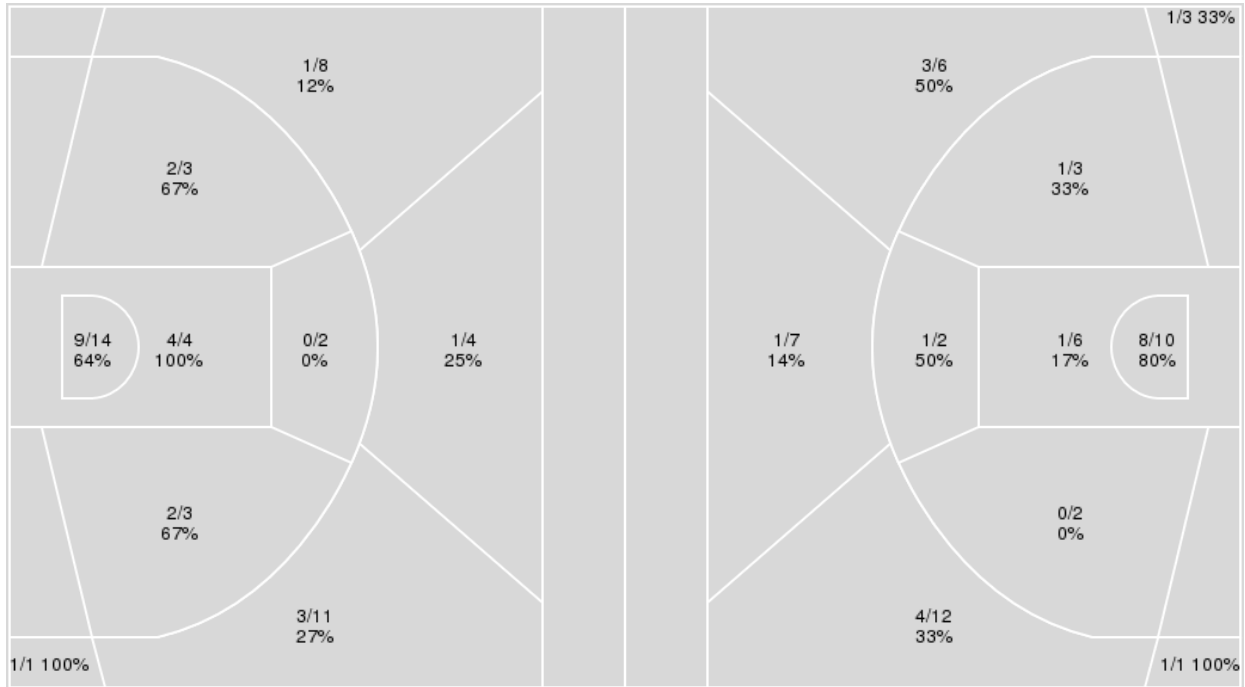

Officials: Ray Natili, Keith Kimble, Bert Smith

{ Players => 0, 1, 2, 3, 4, 5, 10, 11, 12, 13, 15, 20, 23, 32, 33; } FG
Types => All; Results => All;

{ Players => 0, 2, 3, 4, 5, 10, 11, 12, 13, 14, 15, 20, 21, 22, 23, 24, 31, 35; } FG Types => All; Results => All;

Baylor

Washington St.

Baylor	M/A	%
Field Goals	23/50	46
2 Points	17/26	65
3 Points	6/24	25
Free Throws	13/16	81

Washington St.	M/A	%
Field Goals	21/52	40
2 Points	11/23	48
3 Points	10/29	34
Free Throws	7/12	58