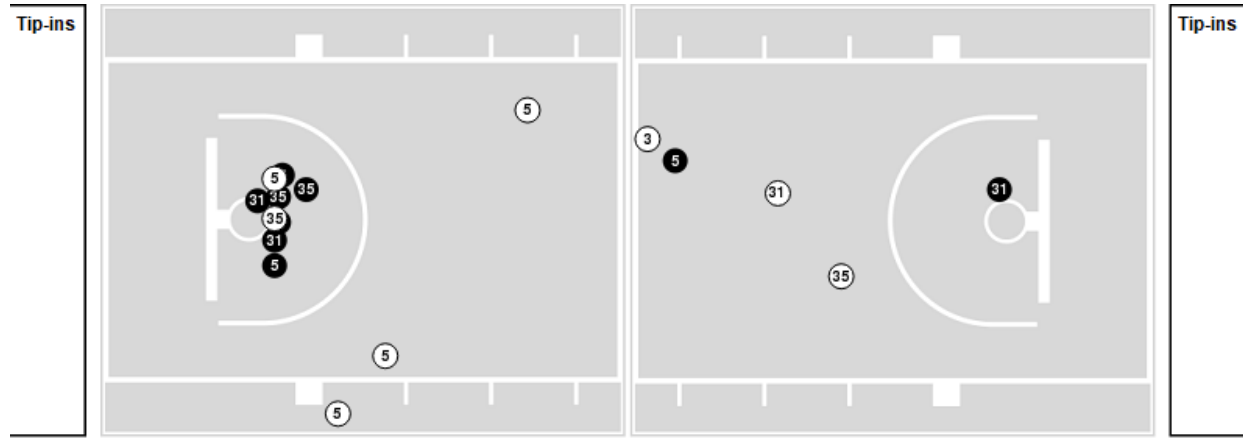

Blow Up Chart

● Made ○ Missed N - Player Number

Washington St.	M/A	%
Field Goals	21/52	40
2 Points	11/23	48
3 Points	10/29	34
Free Throws	7/12	58

Washington St.	M/A	%
Points in the Paint	18 (9 / 16)	56
Fast Break Points	5 (2/6)	33
Second Chance Points	6 (3/10)	30
Effective FG%	50