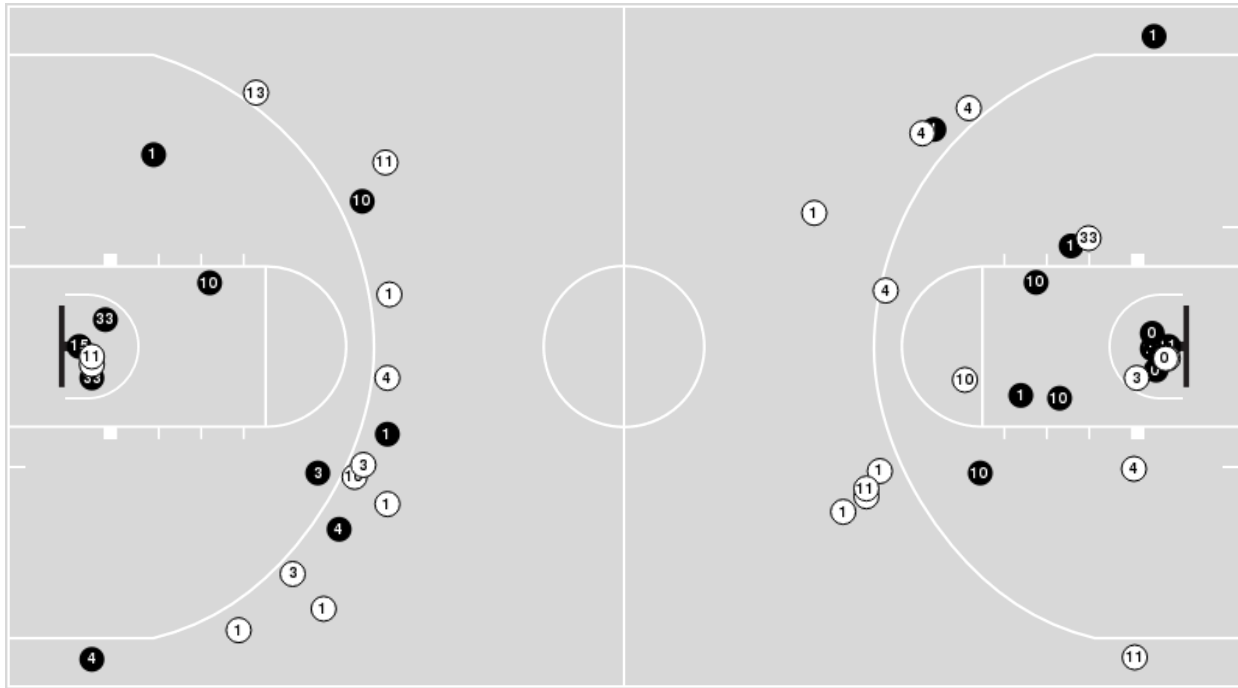

Officials: Ray Natili, Keith Kimble, Bert Smith

Players => 0, 1, 2, 3, 4, 5, 10, 11, 12, 13, 15, 20, 23, 32, 33FG Types=>AllResults=>All

Baylor

All Field Goals