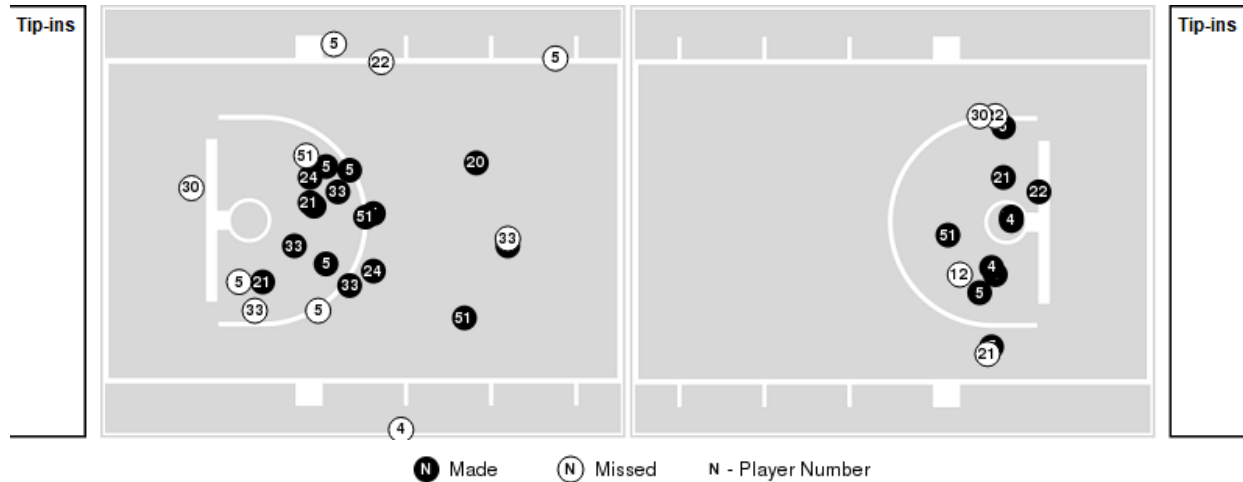

Blow Up Chart

Baylor	M/A	%
Field Goals	36/61	59
2 Points	31/48	65
3 Points	5/13	38
Free Throws	16/21	76

Baylor	M/A	%
Points in the Paint	52 (26 / 36)	72
Fast Break Points	12 (7/9)	78
Second Chance Points	23 (13/17)	76
Effective FG%	63