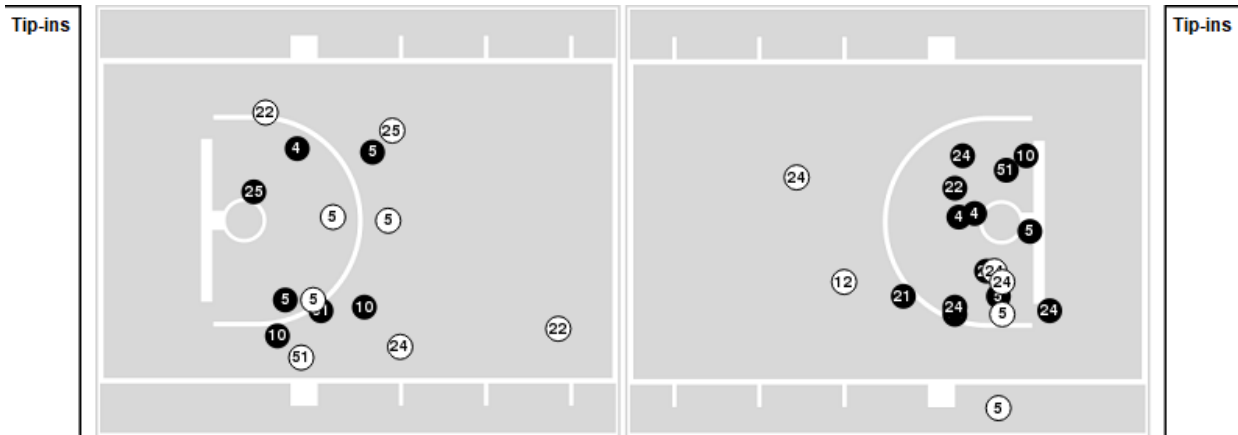

Blow Up Chart

● Made ○ Missed N - Player Number

Baylor	M/A	%
Field Goals	35/62	56
2 Points	24/41	59
3 Points	11/21	52
Free Throws	10/17	59

Baylor	M/A	%
Points in the Paint	40 (20 / 33)	61
Fast Break Points	23 (13/14)	93
Second Chance Points	2 (1/2)	50
Effective FG%	65