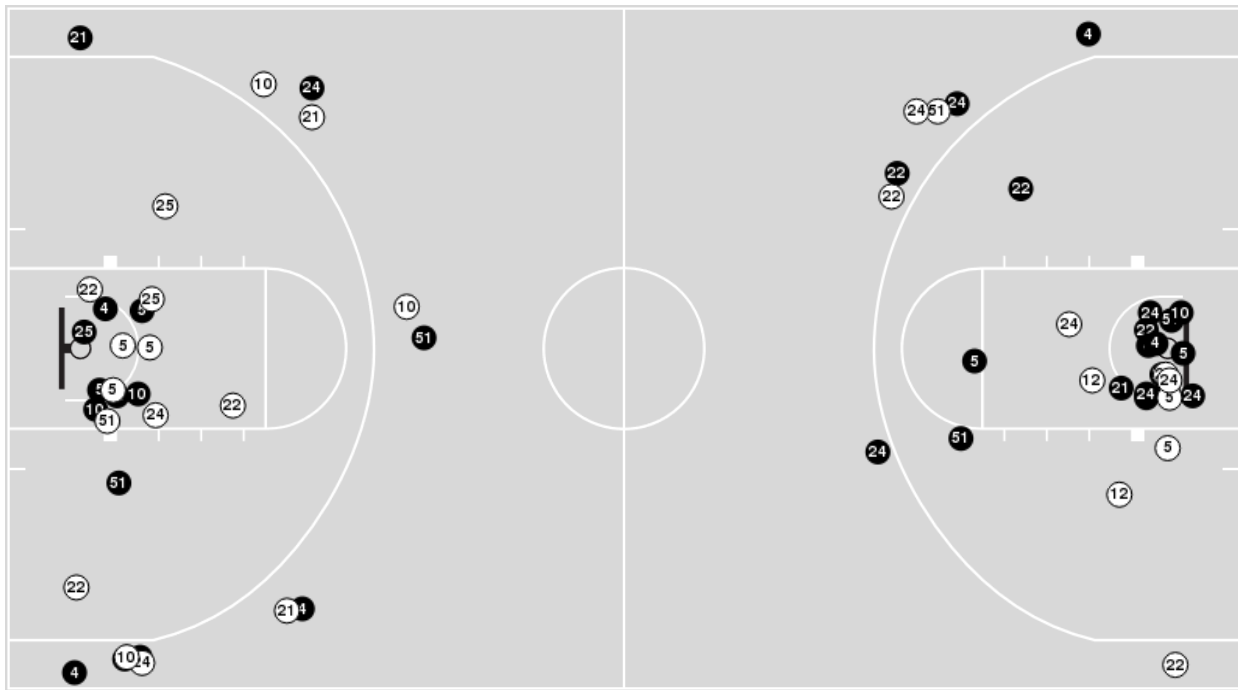

Players => 4, 5, 10, 12, 20, 21, 22, 24, 25, 30, 33, 44, 51 FG Types=>All Results=>All

Baylor

All Field Goals