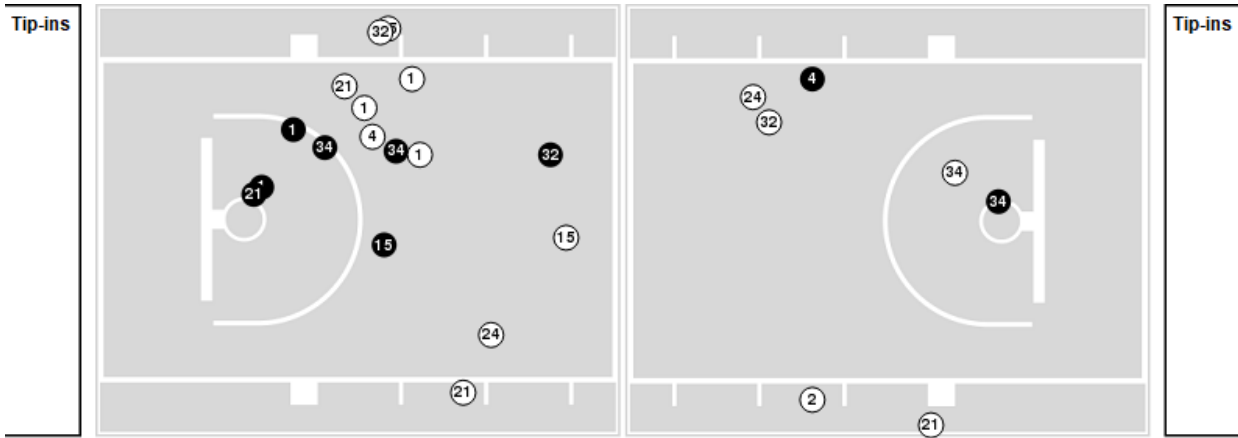

Blow Up Chart

● Made   ○ Missed   N - Player Number

UT Arlington	M/A	%
Field Goals	13/50	26
2 Points	9/36	25
3 Points	4/14	29
Free Throws	6/11	55

UT Arlington	M/A	%
Points in the Paint	18 (9 / 19)	47
Fast Break Points	4 (2/2)	100
Second Chance Points	6 (3/5)	60
Effective FG%	30