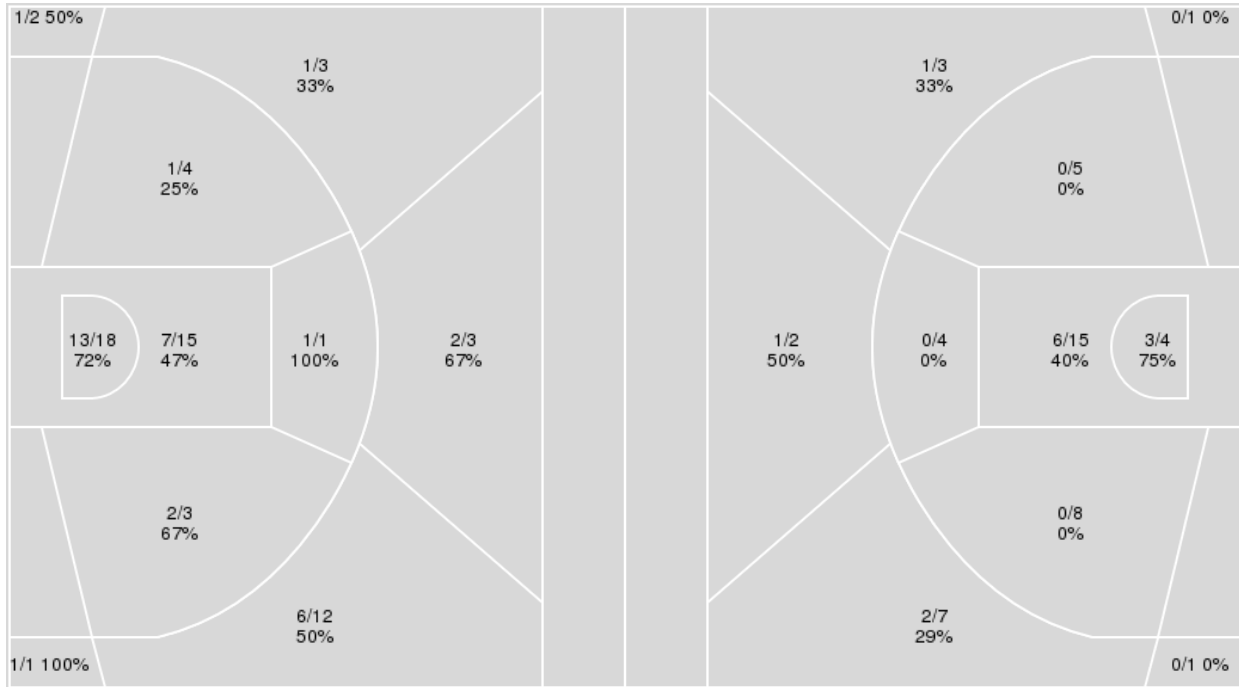

UT Arlington at Baylor

12/07/22 Ferrell Center, Waco
2022-23 Women's Basketball

Game Time: 7:00 PM
Game Duration: 1:51
Attendance: 3,800

Officials: Bill Larance, Doug Knight, Kim Hobbs

{ Players => 4, 5, 10, 12, 20, 21, 22, 24, 25, 30, 33, 44, 51; } FG Types => All; Results => All;

{ Players => 0, 1, 2, 3, 4, 5, 10, 11, 12, 13, 15, 21, 24, 32, 34; } FG Types => All; Results => All;

Baylor

UT Arlington

Baylor	M/A	%
Field Goals	35/62	56
2 Points	24/41	59
3 Points	11/21	52
Free Throws	10/17	59

UT Arlington	M/A	%
Field Goals	13/50	26
2 Points	9/36	25
3 Points	4/14	29
Free Throws	6/11	55