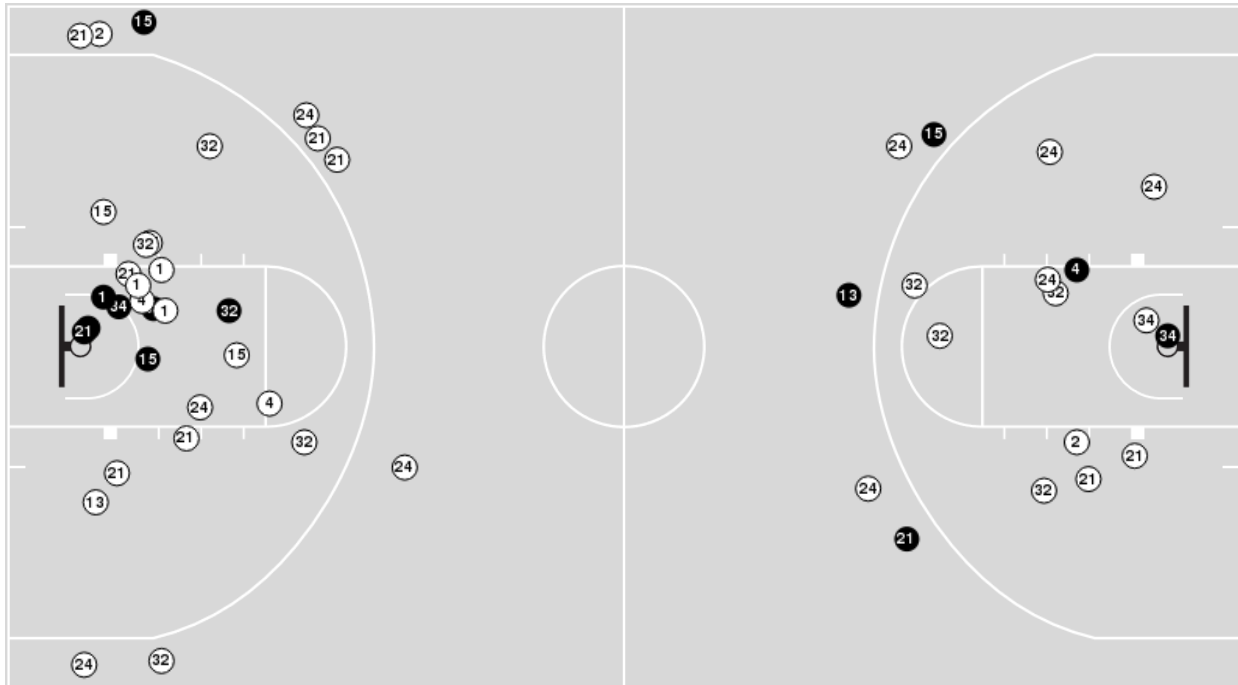

UT Arlington at Baylor

12/07/22 Ferrell Center, Waco
2022-23 Women's Basketball

Officials: Bill Larence, Doug Knight, Kim Hobbs

Players => 0, 1, 2, 3, 4, 5, 10, 11, 12, 13, 15, 21, 24, 32, 34 FG Types=>All Results=>All

UT Arlington

All Field Goals