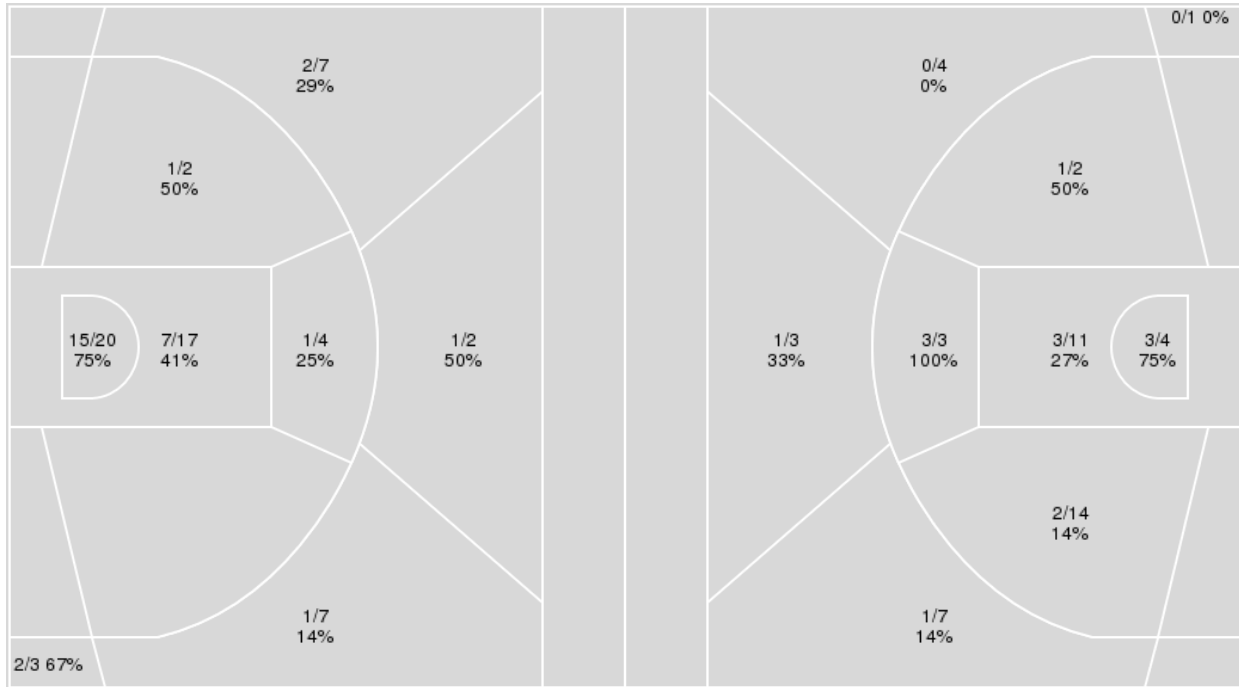

Officials: Jesse Dickerson, Ify Seales, Chaney Muench

{ Players => 4, 5, 10, 12, 20, 21, 22, 24, 25, 30, 33, 44, 51; } FG Types => All; Results => All;
=> All; Results => All;

Baylor

Houston Christian

Baylor	M/A	%
Field Goals	30/62	48
2 Points	24/43	56
3 Points	6/19	32
Free Throws	13/25	52

Houston Christian	M/A	%
Field Goals	14/49	29
2 Points	12/34	35
3 Points	2/15	13
Free Throws	5/8	62