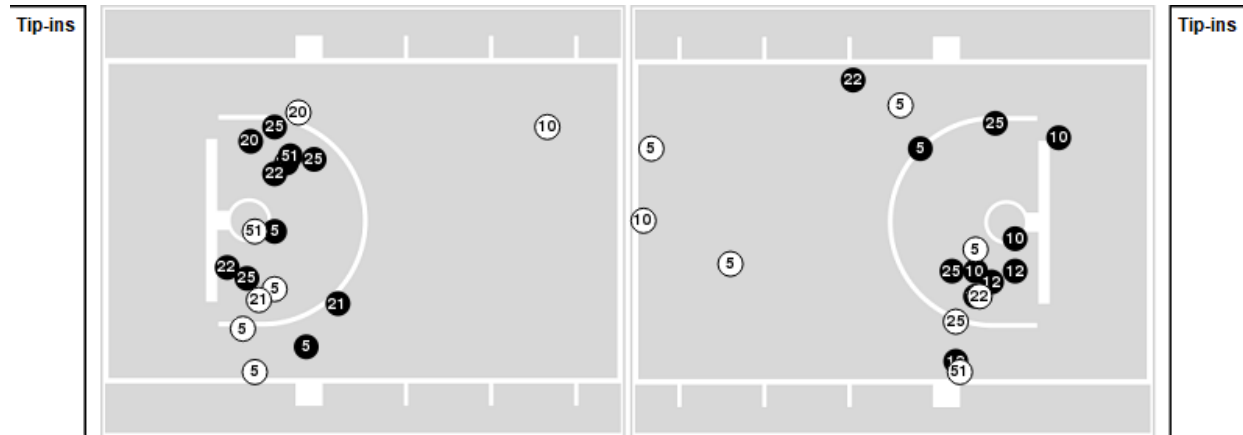

Blow Up Chart

● Made ○ Missed N - Player Number

Baylor	M/A	%
Field Goals	30/62	48
2 Points	24/43	56
3 Points	6/19	32
Free Throws	13/25	52

Baylor	M/A	%
Points in the Paint	44 (22 / 37)	59
Fast Break Points	16 (9/13)	69
Second Chance Points	13 (8/18)	44
Effective FG%	53