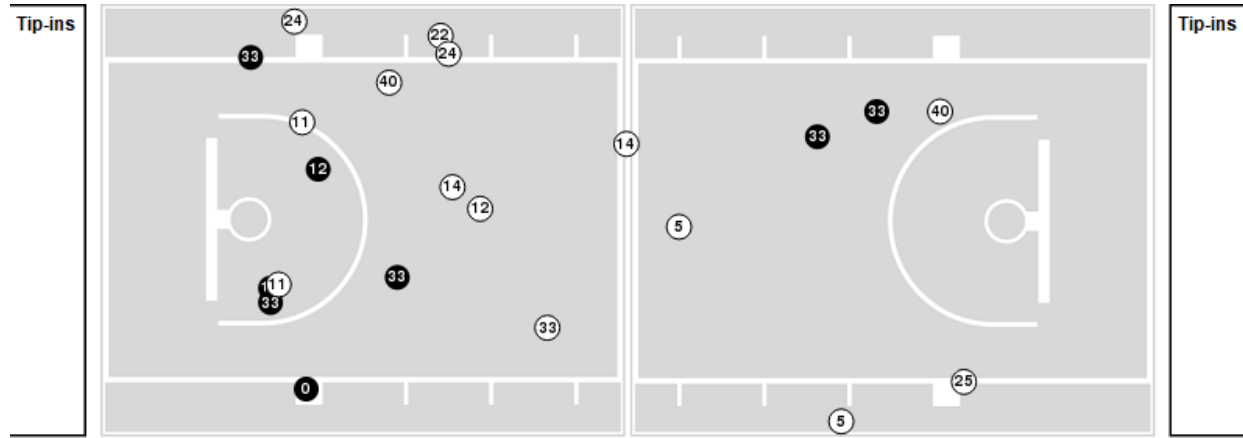

Blow Up Chart

● Made   ○ Missed   N - Player Number

Houston Christian	M/A	%
Field Goals	14/49	29
2 Points	12/34	35
3 Points	2/15	13
Free Throws	5/8	62

Houston Christian	M/A	%
Points in the Paint	12 (6 / 15)	40
Fast Break Points	2 (1/1)	100
Second Chance Points	7 (4/8)	50
Effective FG%	31