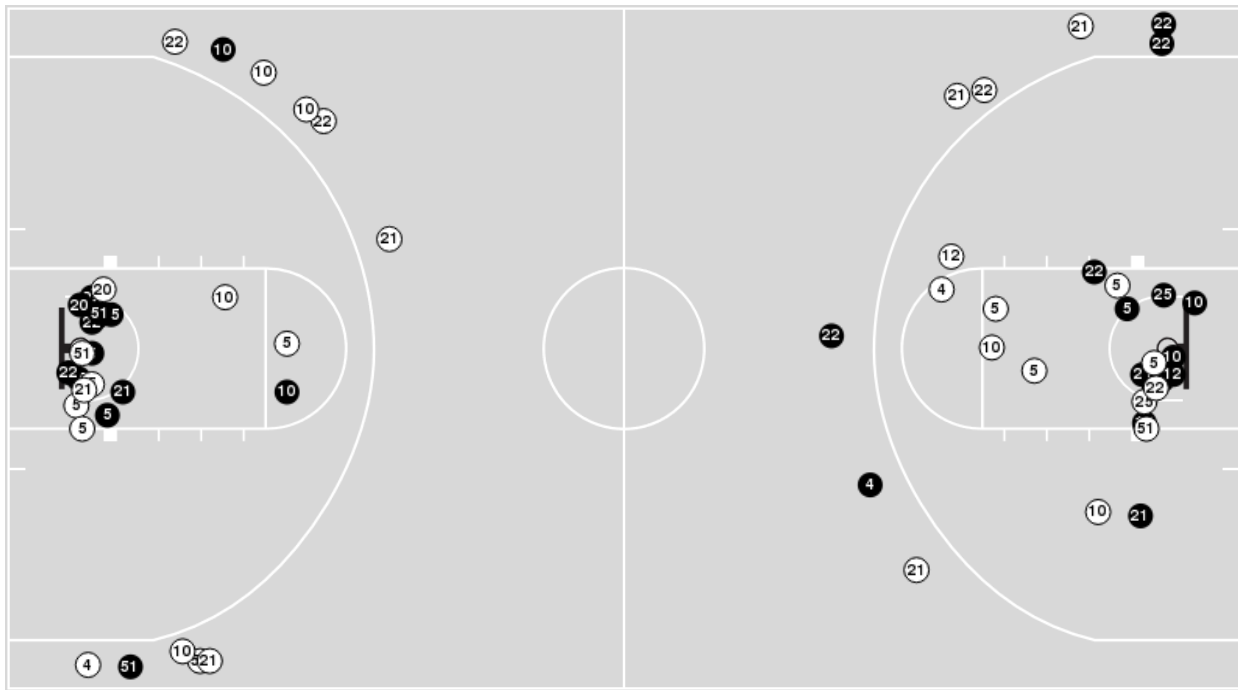

Officials: Jesse Dickerson, Ify Seales, Chaney Muench

Players => 4, 5, 10, 12, 20, 21, 22, 24, 25, 30, 33, 44, 51 FG Types=>All Results=>All

Baylor

All Field Goals