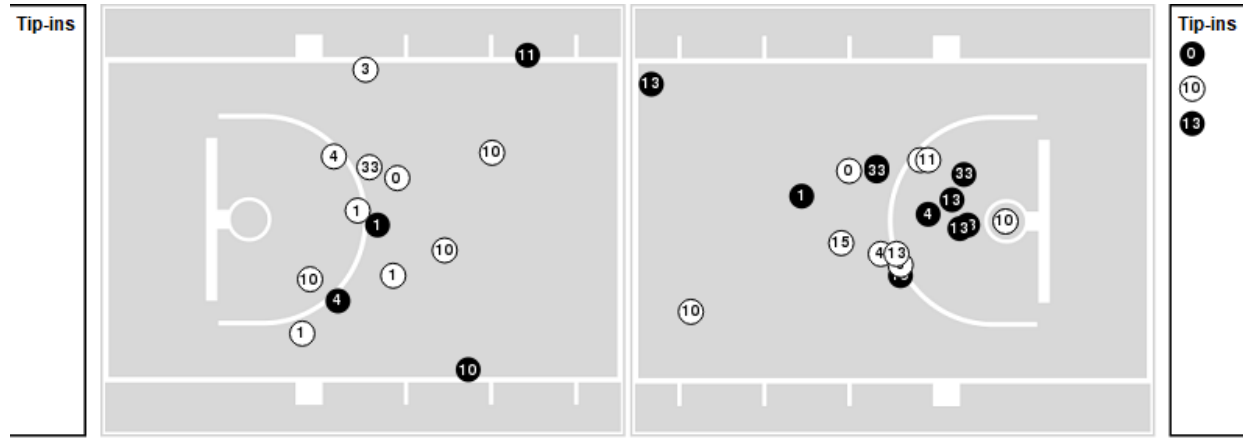

Blow Up Chart

● Made ○ Missed N - Player Number

Baylor	M/A	%
Field Goals	23/62	37
2 Points	17/38	45
3 Points	6/24	25
Free Throws	12/15	80

Baylor	M/A	%
Points in the Paint	30 (15 / 33)	45
Fast Break Points	13 (8/8)	100
Second Chance Points	13 (7/12)	58
Effective FG%	42