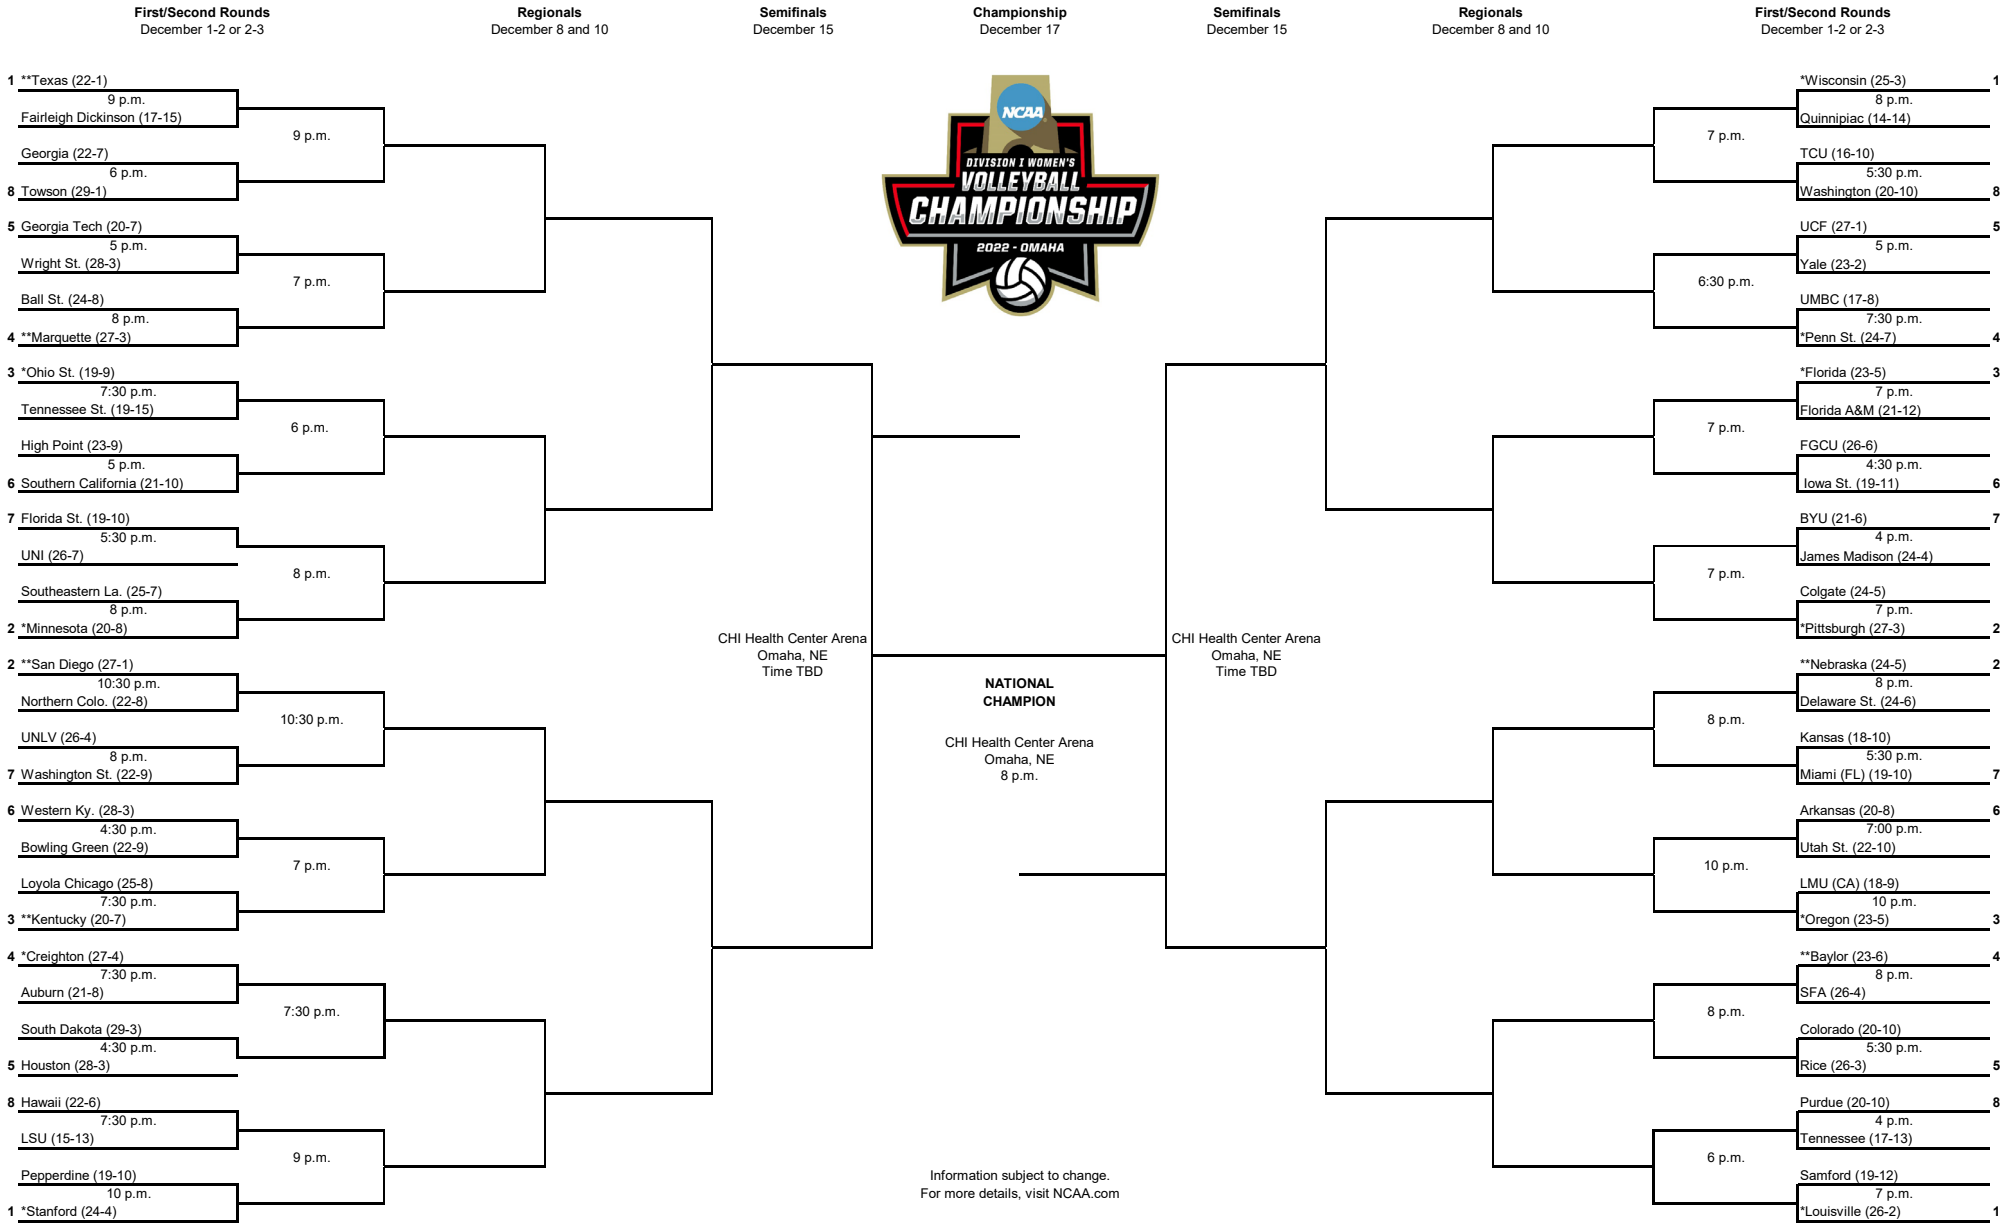

2022 NCAA Division I Women's Volleyball Championship