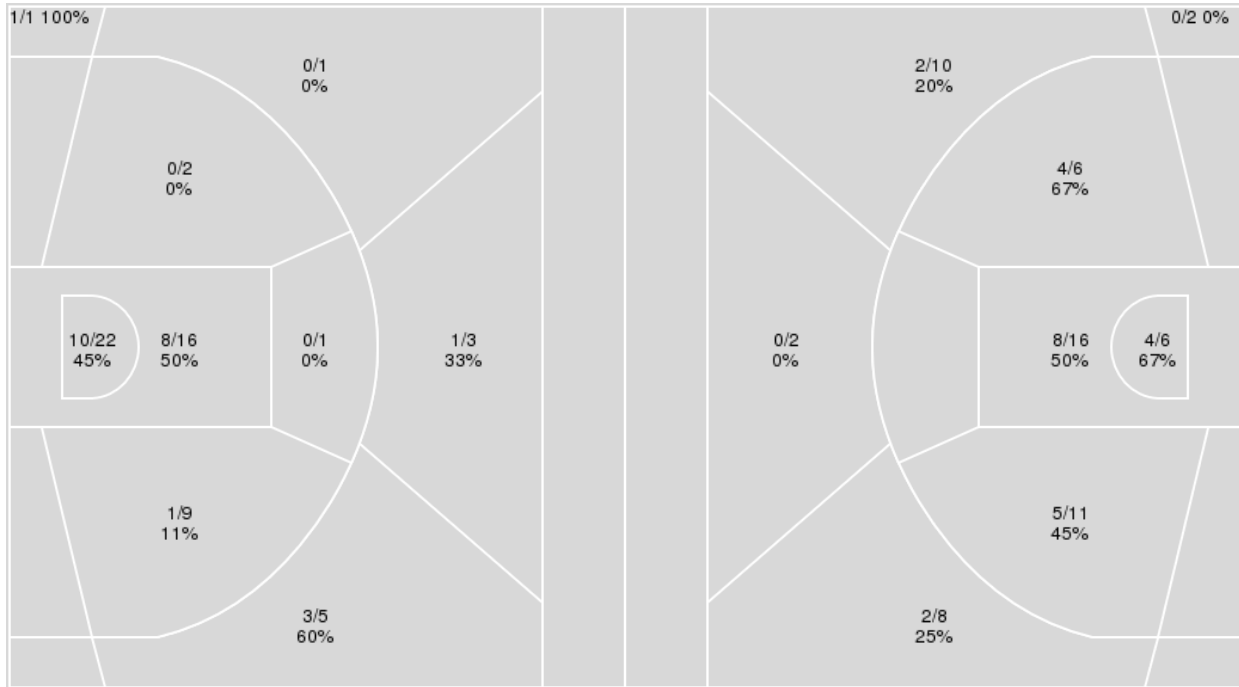

Villanova at Baylor

11/26/22 Hertz Arena, Estero
Gulf Coast Showcase - Game 7

Officials: Carla Fountain, Tiara Cruse, Saif Esho

{ Players => 4, 5, 10, 12, 20, 21, 22, 24, 25, 30, 33, 44, 51; } FG Types => All; Results => All;

{ Players => 1, 3, 4, 5, 10, 14, 15, 20, 21, 22, 23, 32, 43, 44; } FG Types => All; Results => All;

Baylor

Villanova

Baylor	M/A	%
Field Goals	24/60	40
2 Points	19/50	38
3 Points	5/10	50
Free Throws	22/32	69

Villanova	M/A	%
Field Goals	25/61	41
2 Points	21/39	54
3 Points	4/22	18
Free Throws	16/20	80