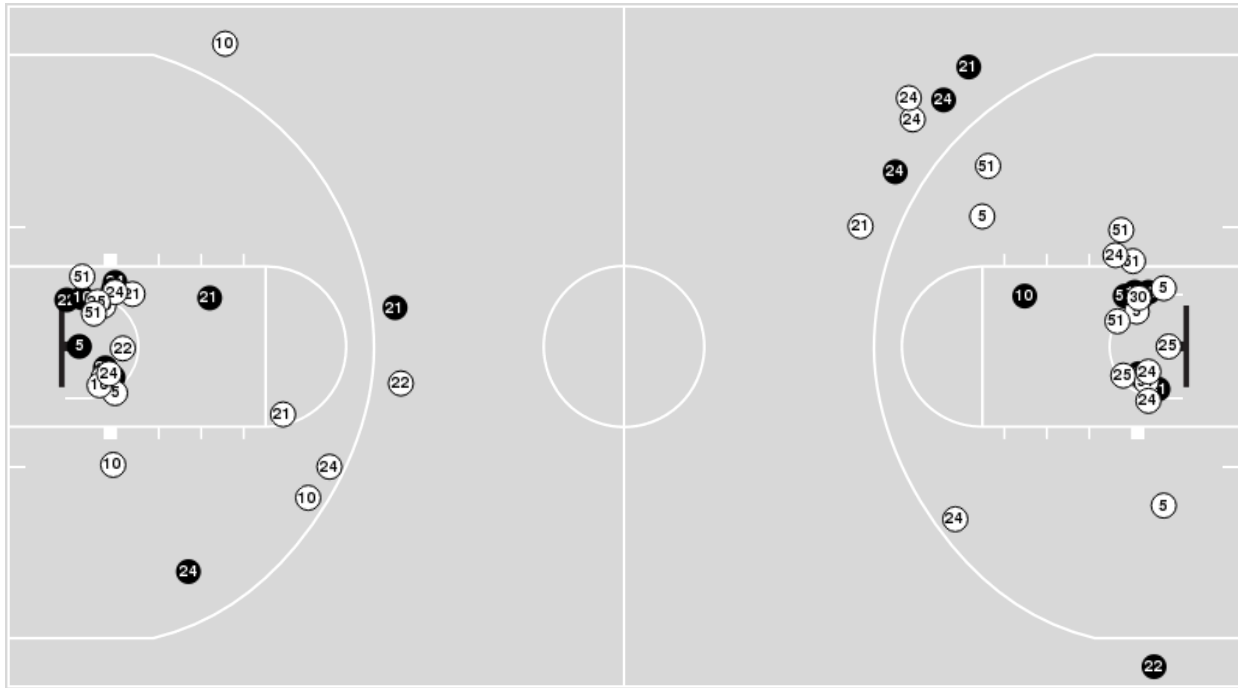

Villanova at Baylor

11/26/22 Hertz Arena, Estero
Gulf Coast Showcase - Game 7

Officials: Carla Fountain, Tiara Cruse, Saif Esho

Players => 4, 5, 10, 12, 20, 21, 22, 24, 25, 30, 33, 44, 51 FG Types=>All Results=>All

Baylor

All Field Goals