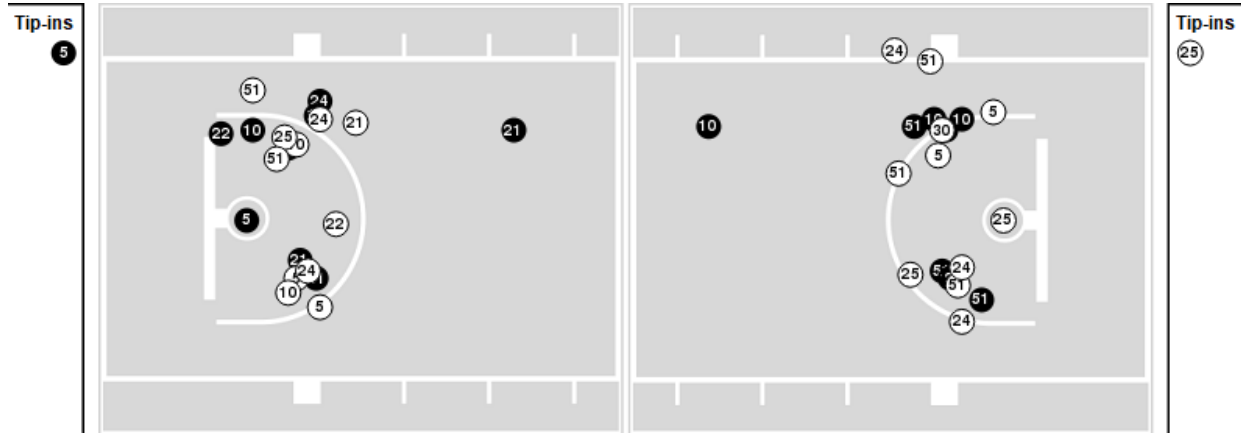

Blow Up Chart

● Made   ○ Missed   N - Player Number

Baylor	M/A	%
Field Goals	24/60	40
2 Points	19/50	38
3 Points	5/10	50
Free Throws	22/32	69

Baylor	M/A	%
Points in the Paint	36 (18 / 38)	47
Fast Break Points	2 (1/1)	100
Second Chance Points	15 (9/20)	45
Effective FG%	44