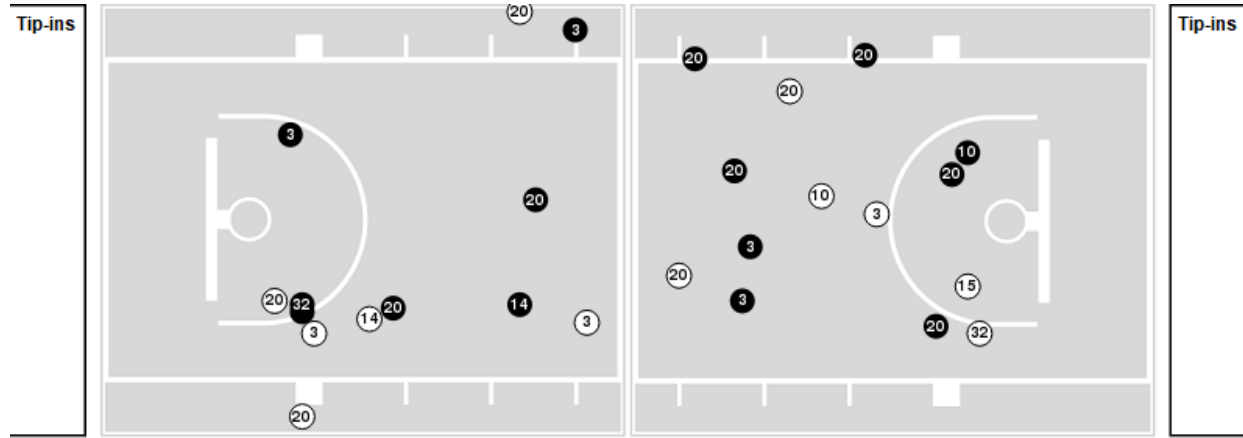

Blow Up Chart

● Made   ○ Missed   N - Player Number

Villanova	M/A	%
Field Goals	25/61	41
2 Points	21/39	54
3 Points	4/22	18
Free Throws	16/20	80

Villanova	M/A	%
Points in the Paint	24 (12 / 22)	55
Fast Break Points	0 (0/0)	0
Second Chance Points	9 (4/13)	31
Effective FG%	44