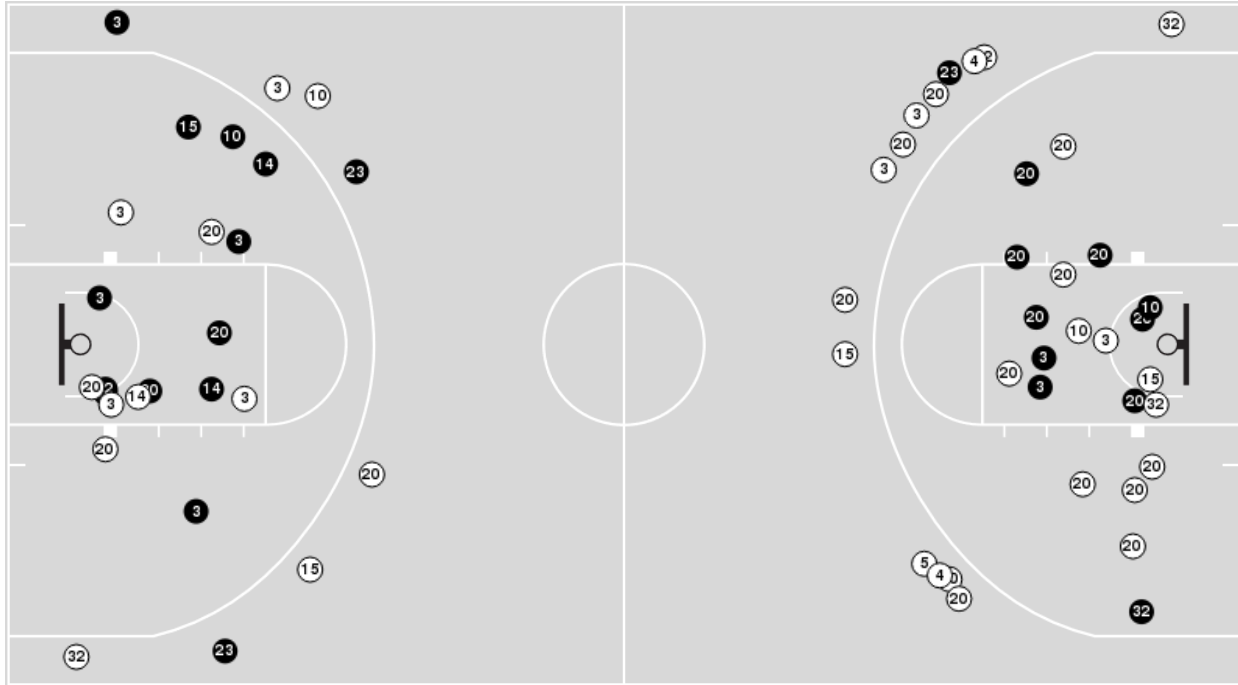

Villanova at Baylor

11/26/22 Hertz Arena, Estero
Gulf Coast Showcase - Game 7

Officials: Carla Fountain, Tiara Cruse, Saif Esho

Players => 1, 3, 4, 5, 10, 14, 15, 20, 21, 22, 23, 32, 43, 44FG Types=>AllResults=>All

Villanova

All Field Goals