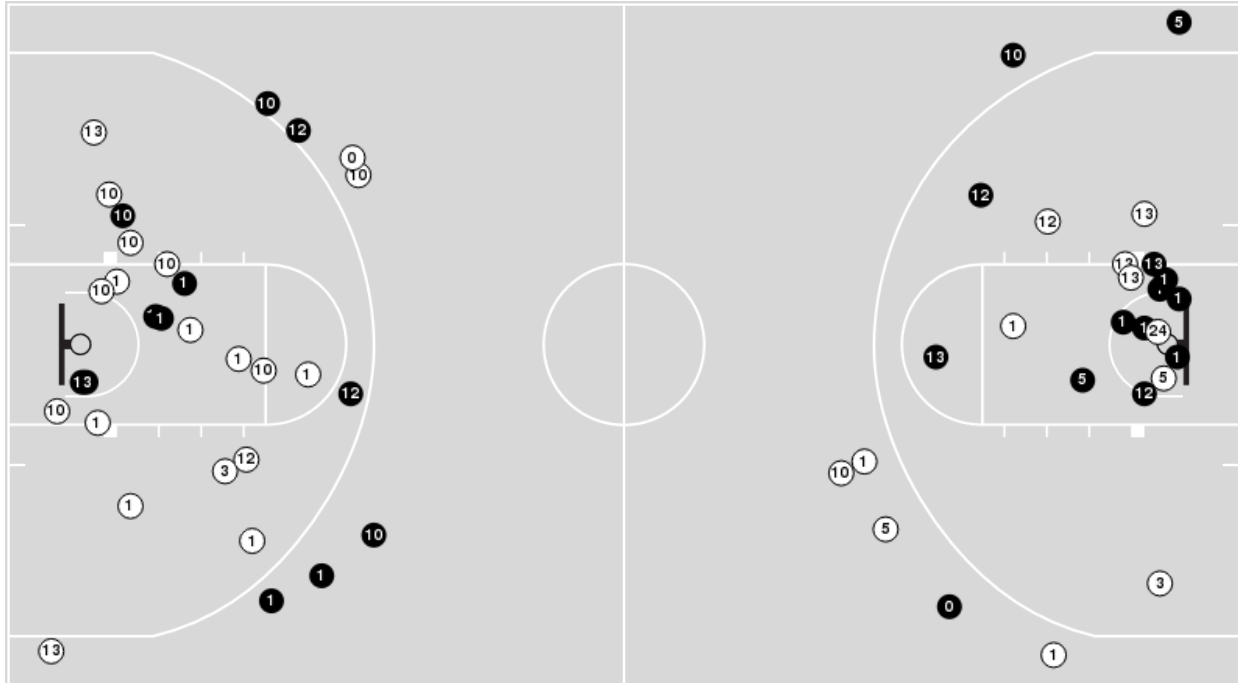

Maryland at Baylor

11/20/22 Ferrell Center, Waco
2022-23 Women's Basketball

Game Time: 2:00 PM
Game Duration: 2:04
Attendance: 4,500

Officials: Gina Cross, Felicia Grinter, Maj Forsberg

Players => 0, 1, 2, 3, 5, 10, 11, 12, 13, 14, 15, 21, 24 FG Types=>AllResults=>All

Maryland

All Field Goals