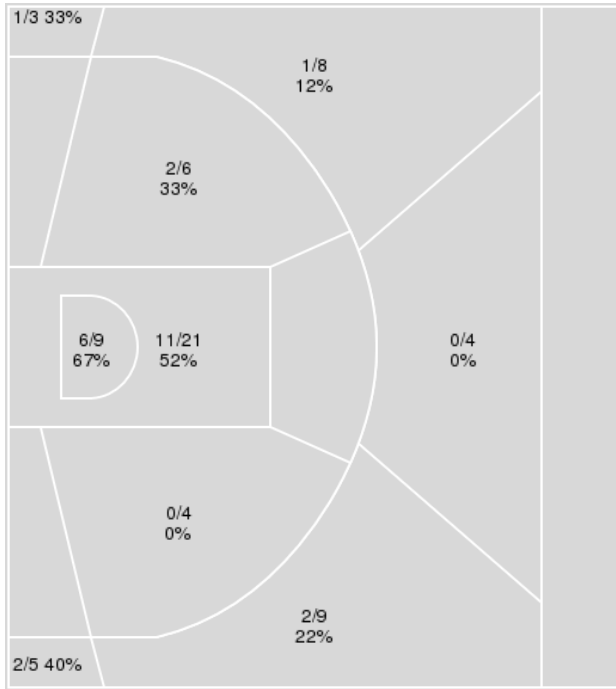

Maryland at Baylor

11/20/22 Ferrell Center, Waco
2022-23 Women's Basketball

Game Time: 2:00 PM
Game Duration: 2:04
Attendance: 4,500

Officials: Gina Cross, Felicia Grinter, Maj Forsberg

{ Players => 4, 5, 10, 12, 20, 21, 22, 24, 25, 30, 33, 44, 51; } FG Types => All; Results => All;

{ Players => 0, 1, 2, 3, 5, 10, 11, 12, 13, 14, 15, 21, 24; } FG Types => All; Results => All;

Baylor