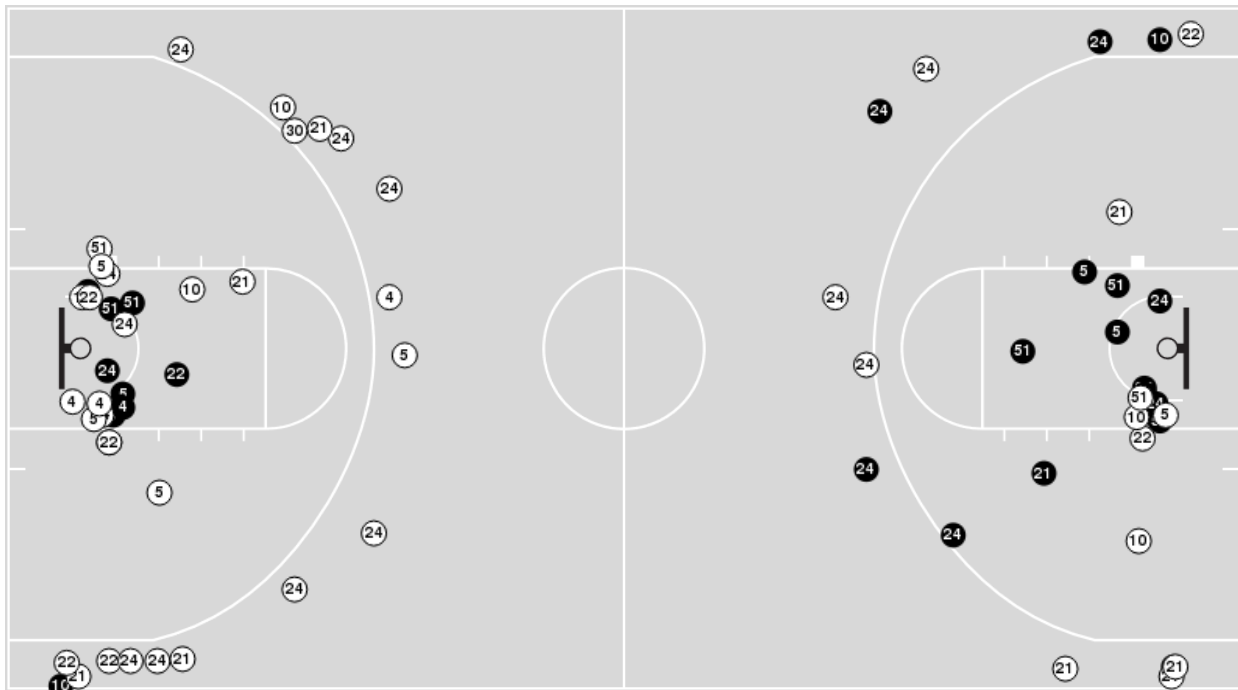

Maryland at Baylor

11/20/22 Ferrell Center, Waco
2022-23 Women's Basketball

Game Time: 2:00 PM
Game Duration: 2:04
Attendance: 4,500

Officials: Gina Cross, Felicia Grinter, Maj Forsberg

Players => 4, 5, 10, 12, 20, 21, 22, 24, 25, 30, 33, 44, 51 FG Types=>All Results=>All

Baylor

All Field Goals