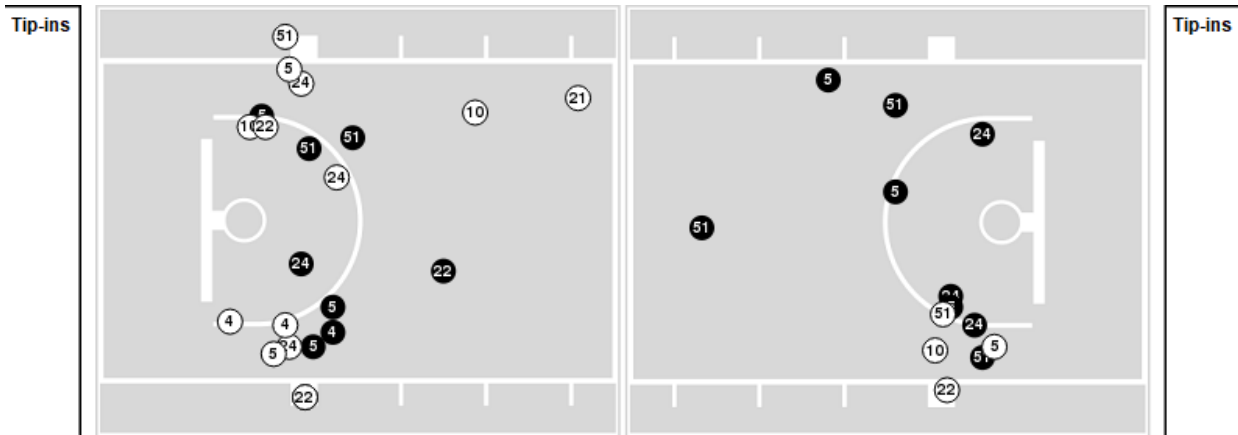

Blow Up Chart

● Made ○ Missed N - Player Number

Baylor	M/A	%
Field Goals	25/69	36
2 Points	19/40	48
3 Points	6/29	21
Free Throws	12/22	55

Baylor	M/A	%
Points in the Paint	34 (17 / 30)	57
Fast Break Points	8 (4/5)	80
Second Chance Points	17 (10/21)	48
Effective FG%	41