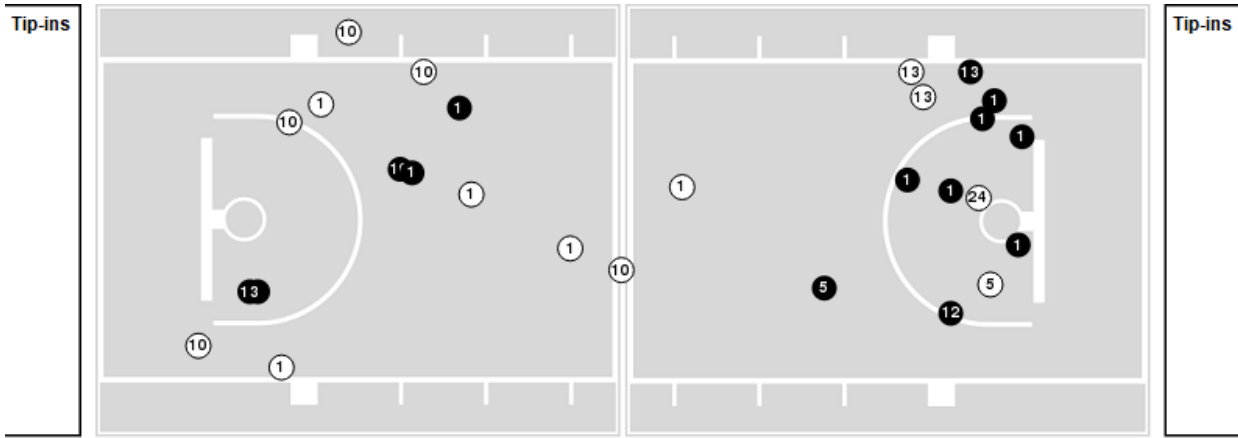

Blow Up Chart

● Made ○ Missed N - Player Number

Maryland	M/A	%
Field Goals	26/57	46
2 Points	18/42	43
3 Points	8/15	53
Free Throws	13/16	81

Maryland	M/A	%
Points in the Paint	28 (14 / 27)	52
Fast Break Points	13 (8/8)	100
Second Chance Points	13 (7/12)	58
Effective FG%	53