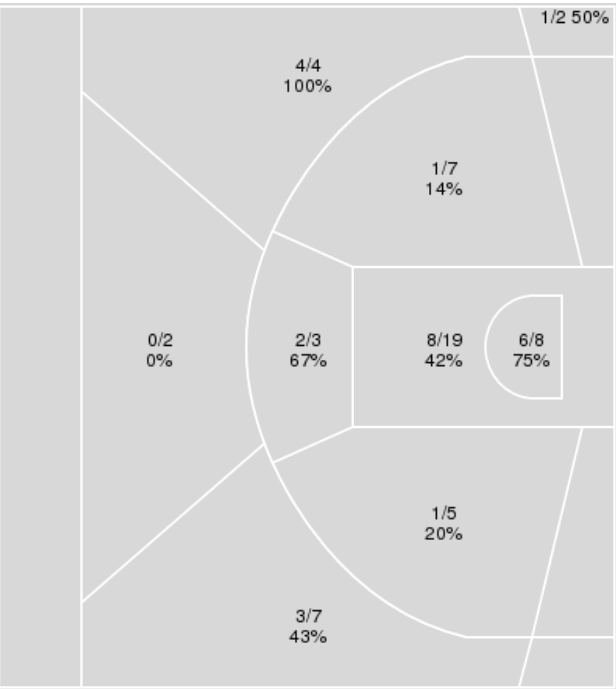

Maryland

Baylor	M/A	%
Field Goals	25/69	36
2 Points	19/40	48
3 Points	6/29	21
Free Throws	12/22	55

Maryland	M/A	%
Field Goals	26/57	46
2 Points	18/42	43
3 Points	8/15	53
Free Throws	13/16	81