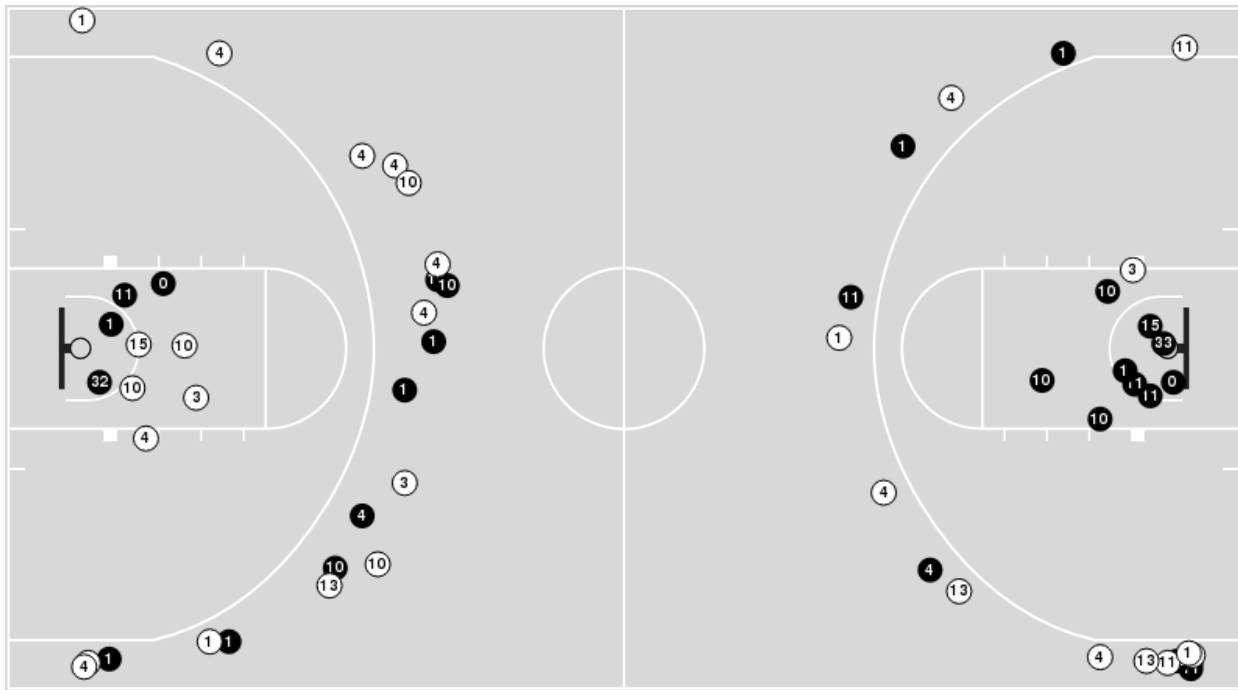

Players => 0, 1, 2, 3, 4, 5, 10, 11, 12, 13, 15, 20, 23, 32, 33FG Types=>AllResults=>All

Baylor

All Field Goals