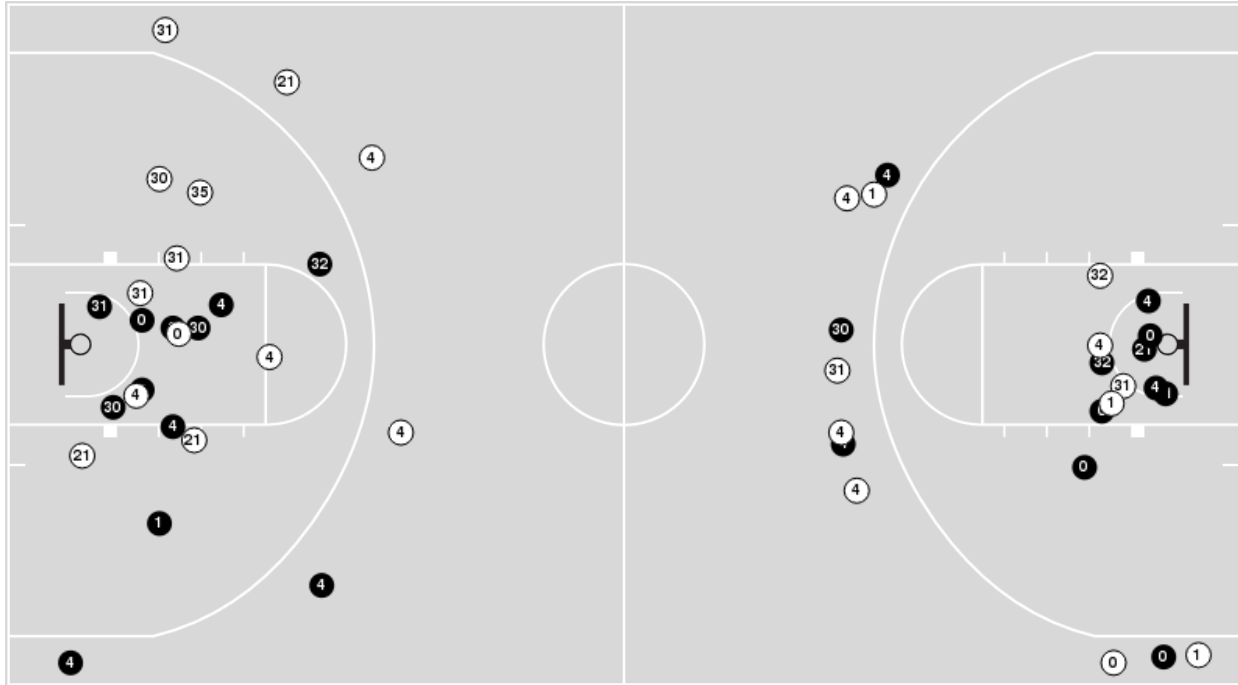

Norfolk St. at Baylor

11/11/22 Ferrell Center, Waco
2022-23 Men's Basketball

Officials: Gary Maxwell, Keith Kimble, Chance Moore

Players => 0, 1, 2, 3, 4, 5, 13, 21, 22, 30, 31, 32, 33, 35, 50FG Types=>AllResults=>All

Norfolk St.

All Field Goals