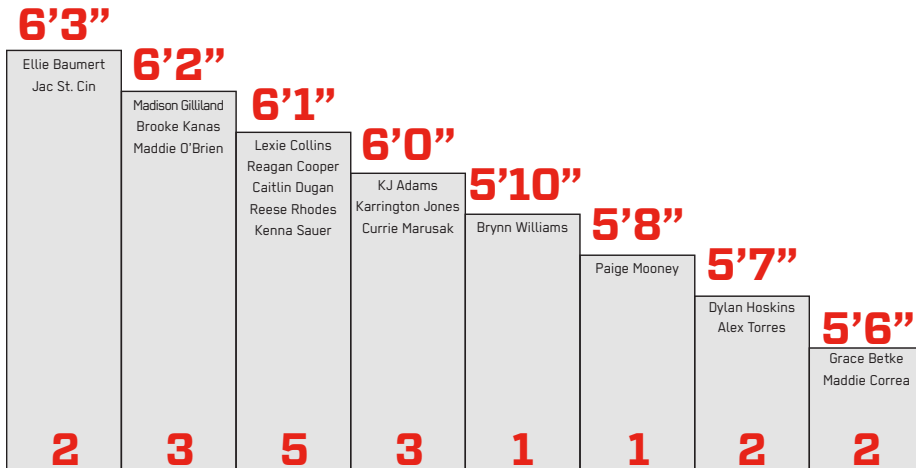

COACHING STAFF

HEAD COACH: Tony Graystone (7th season)
ASSISTANT COACH: Jon Wong (3rd season)
ASSISTANT COACH: Niatha Cullen (2nd season)
DIRECTOR OF OPERATIONS: Emily Siefken (1st season)

INCH BY INCH

PRONUNCIATION GUIDE

Ellie Baumert	BOMB-merT
Grace Betke	BET-key
Maddie Correa	Cor-RAY-uh
Niatha Cullen	Nee-AH-tha
Caitlin Dugan	DOO-gen
Madison Gilliland	GIL-a-land
Brooke Kanas	CAN-iss
Currie Marusak	MAR-shock
Kenna Sauer	SOUR
Emily Siefken	SEEF-ken
Jac St. Cin	JACK | SAINT SIN

CLASS BREAKDOWN

5TH YEAR/GRADS (3)

#1 KJ Adams	L
#19 Karrington Jones	MB
#21 Brooke Kanas	MB

SENIORS (4)

#2 Alex Torres	L
#3 Caitlin Dugan	OH
#11 Kenna Sauer	OH
#17 Reagan Cooper	OH

JUNIORS (3)

#13 Jac St. Cin	OH
#16 Reese Rhodes	S
#18 Maddie O'Brien	OH

SOPHOMORES (3)

#5 Madison Gilliland	MB
#9 Maddie Correa	L
#20 Lexie Collins	MB

FRESHMEN (6)

#4 Brynn Williams	OH
#6 Currie Marusak	OH
#7 Paige Mooney	DS/L
#10 Dylan Hoskins	DS/L
#15 Ellie Baumert	S
#22 Grace Betke	DS/L

BY STATE

ARIZONA (1)

Caitlin Dugan	Gilbert

FLORIDA (1)

Jac St. Cin	St. Petersburg

ILLINOIS (1)

Grace Betke	Poplar Grove

IOWA (1)

Kenna Sauer	Ankeny

NEBRASKA (1)

Ellie Baumert	Dodge

TEXAS (14)

KJ Adams	Mont Belvieu
Lexie Collins	Wylie
Reagan Cooper	Rowlett
Maddie Correa	San Antonio
Madison Gilliland	Coppell
Dylan Hoskins	Sugar Land
Karrington Jones	Little Elm
Brooke Kanas	New Braunfels
Currie Marusak	Amarillo
Paige Mooney	Fort Worth
Maddie O'Brien	Katy
Reese Rhodes	Waco
Alex Torres	Hutto
Brynn Williams	Mansfield