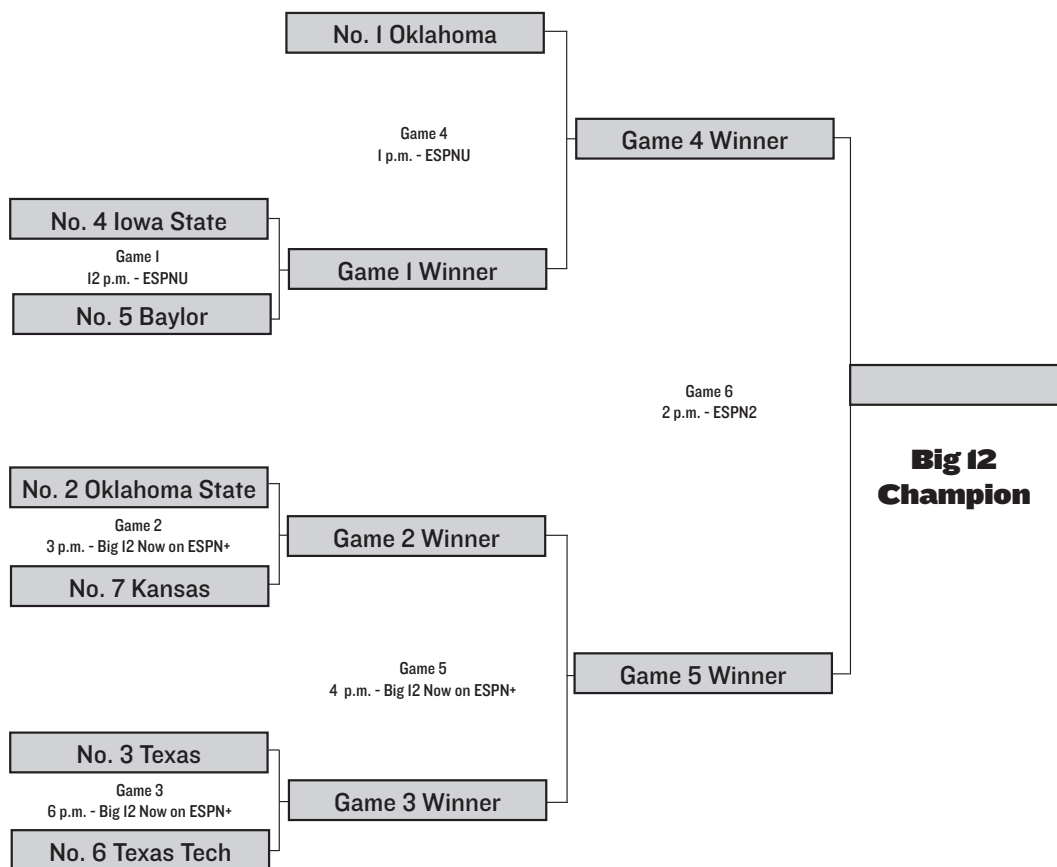

For ticket information visit www.big12sports.com/SBtickets

Times listed as Central. Times and television network designations subject to change.