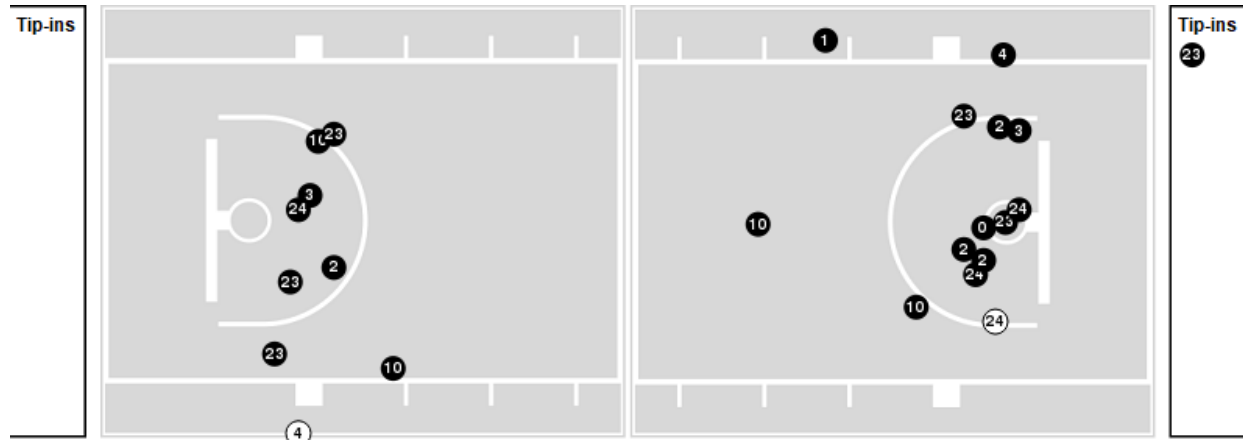

Blow Up Chart

● Made   ○ Missed   N - Player Number

Baylor	M/A	%
Field Goals	29/51	57
2 Points	22/30	73
3 Points	7/21	33
Free Throws	9/14	64

Baylor	M/A	%
Points in the Paint	38 (19 / 20)	95
Fast Break Points	7 (5/7)	71
Second Chance Points	13 (8/14)	57
Effective FG%	64