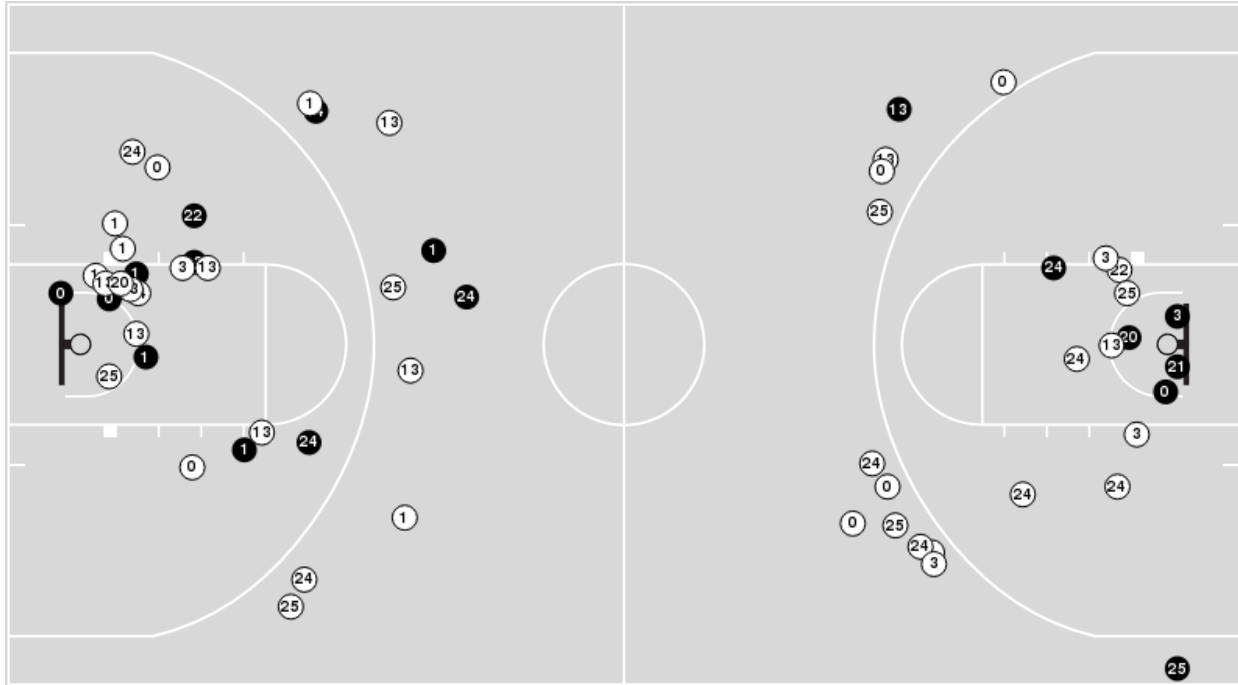

Kansas St. at Baylor

01/25/22 Ferrell Center, Waco
2021-22 Men's Basketball

Game Time: 7:00 PM
Game Duration: 2:04
Attendance: 8,062

Officials: Terry Oglesby, Tony Padilla, Marques Pettigrew

Players => 00, 1, 2, 3, 4, 12, 13, 14, 15, 20, 21, 22, 23, 24, 25, 33FG Types=>AllResults=>All

Kansas St.

All Field Goals