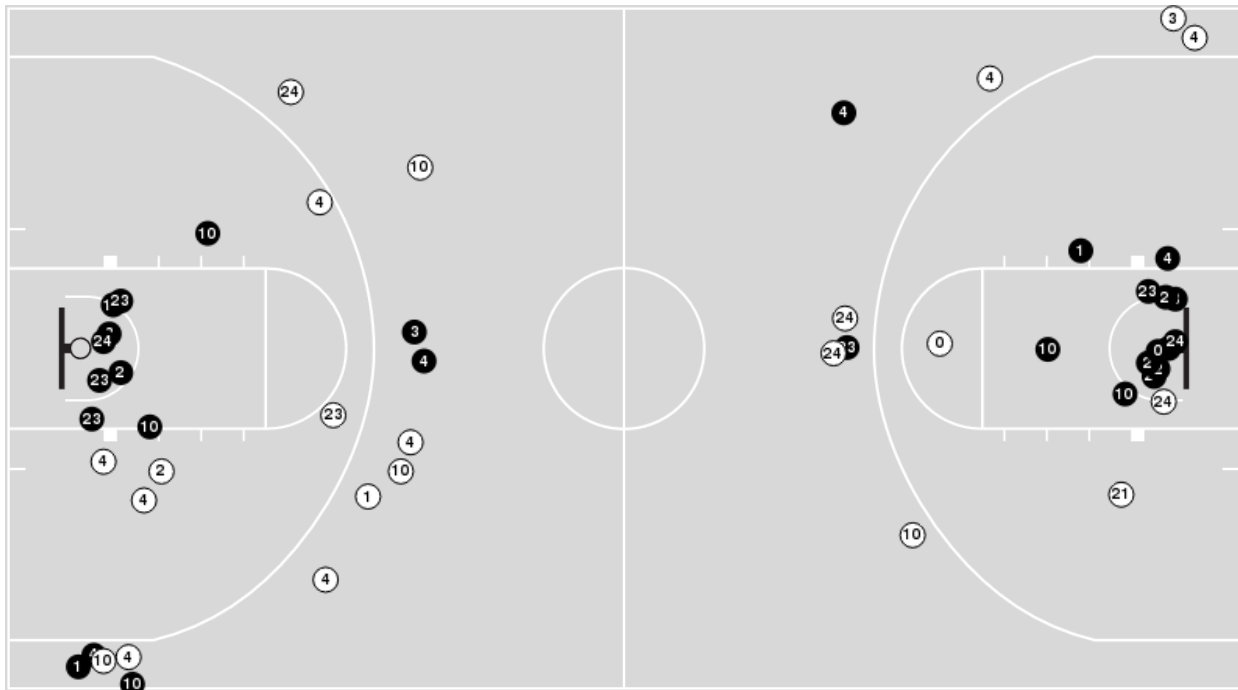

Players => 0, 1, 2, 3, 4, 5, 10, 11, 14, 15, 20, 21, 23, 24, 32, 42FG Types=>AllResults=>All

Baylor

All Field Goals