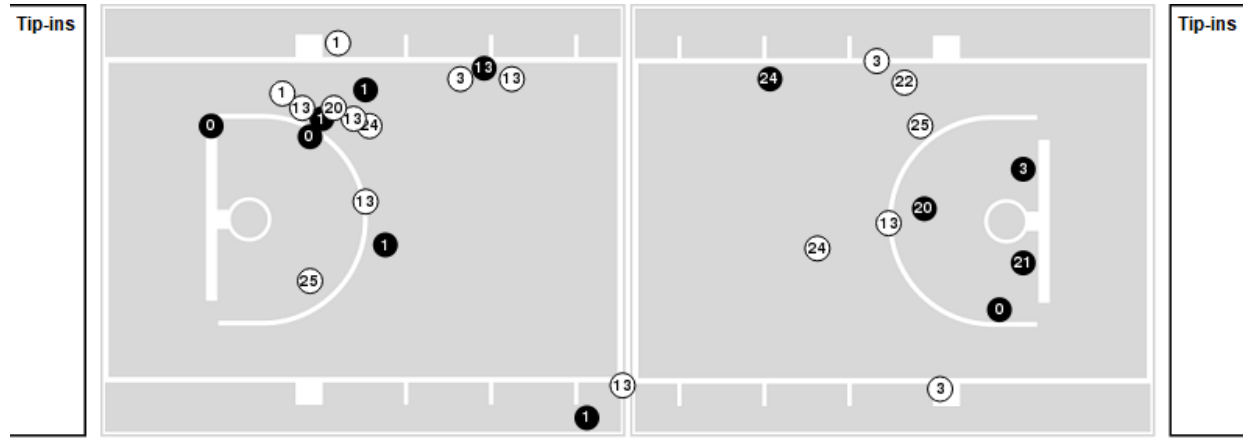

Blow Up Chart

● Made ○ Missed N - Player Number

Kansas St.	M/A	%
Field Goals	19/60	32
2 Points	14/37	38
3 Points	5/23	22
Free Throws	6/13	46

Kansas St.	M/A	%
Points in the Paint	20 (10 / 23)	43
Fast Break Points	4 (3/3)	100
Second Chance Points	8 (4/16)	25
Effective FG%	36