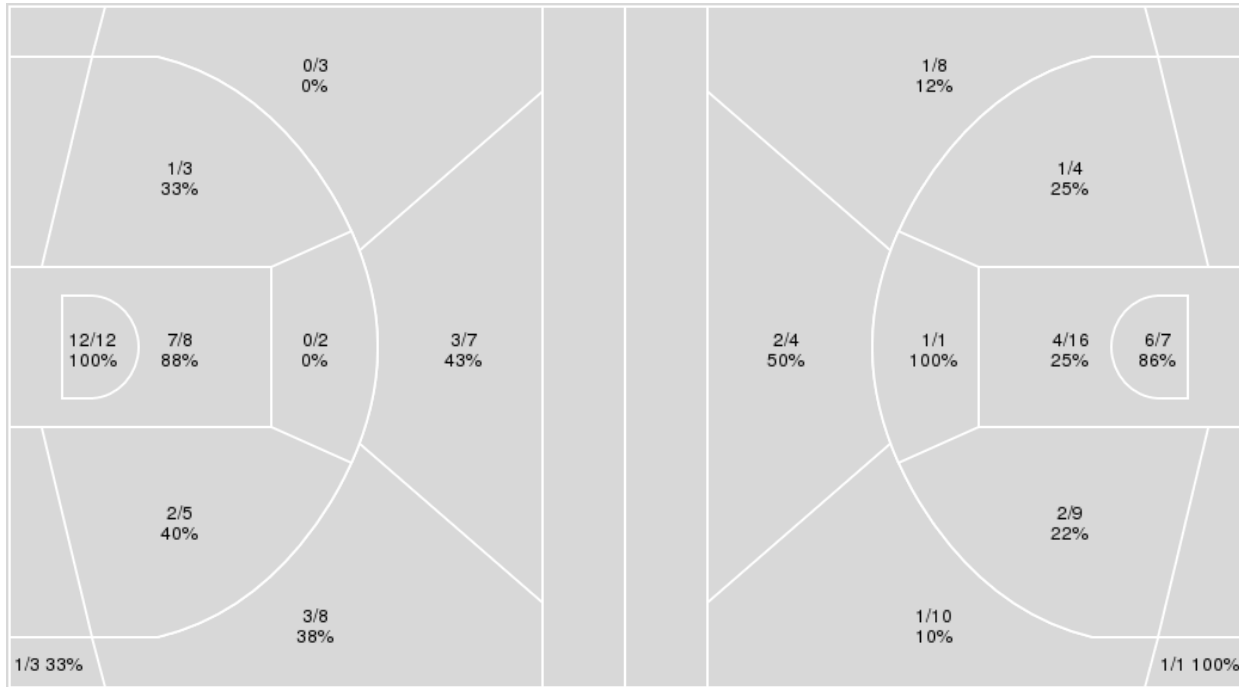

Kansas St. at Baylor

01/25/22 Ferrell Center, Waco
2021-22 Men's Basketball

Game Time: 7:00 PM
Game Duration: 2:04
Attendance: 8,062

Officials: Terry Oglesby, Tony Padilla, Marques Pettigrew

{ Players => 0, 1, 2, 3, 4, 5, 10, 11, 14, 15, 20, 21, 23, 24, 32, 42; } FG
Types => All; Results => All;

{ Players => 00, 1, 2, 3, 4, 12, 13, 14, 15, 20, 21, 22, 23, 24, 25, 33; }
FG Types => All; Results => All;

Baylor

Kansas St.

Baylor	M/A	%
Field Goals	29/51	57
2 Points	22/30	73
3 Points	7/21	33
Free Throws	9/14	64

Kansas St.	M/A	%
Field Goals	19/60	32
2 Points	14/37	38
3 Points	5/23	22
Free Throws	6/13	46