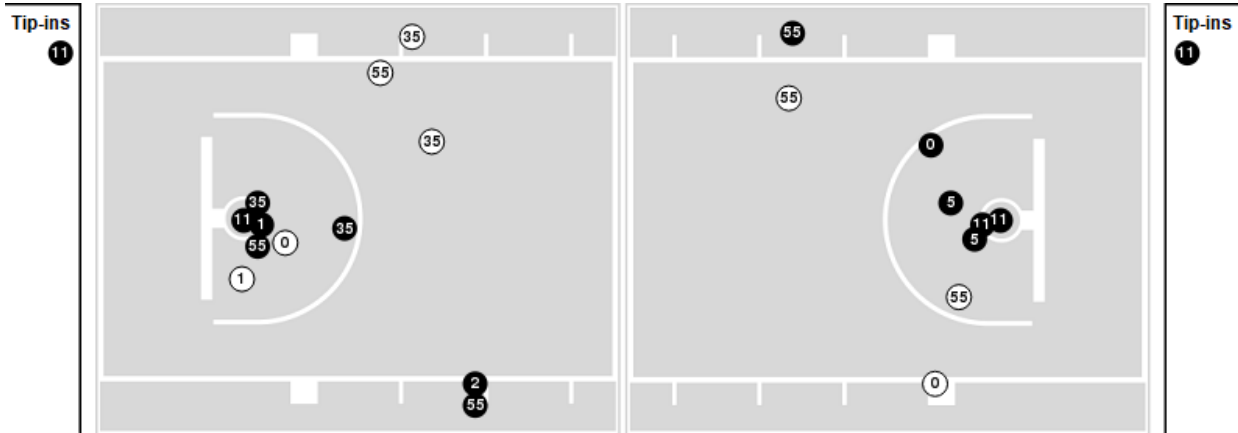

Blow Up Chart

● Made ○ Missed N - Player Number

Oklahoma	M/A	%
Field Goals	20/44	45
2 Points	15/26	58
3 Points	5/18	28
Free Throws	6/10	60

Oklahoma	M/A	%
Points in the Paint	20 (10 / 16)	63
Fast Break Points	6 (3/3)	100
Second Chance Points	10 (5/9)	56
Effective FG%	51