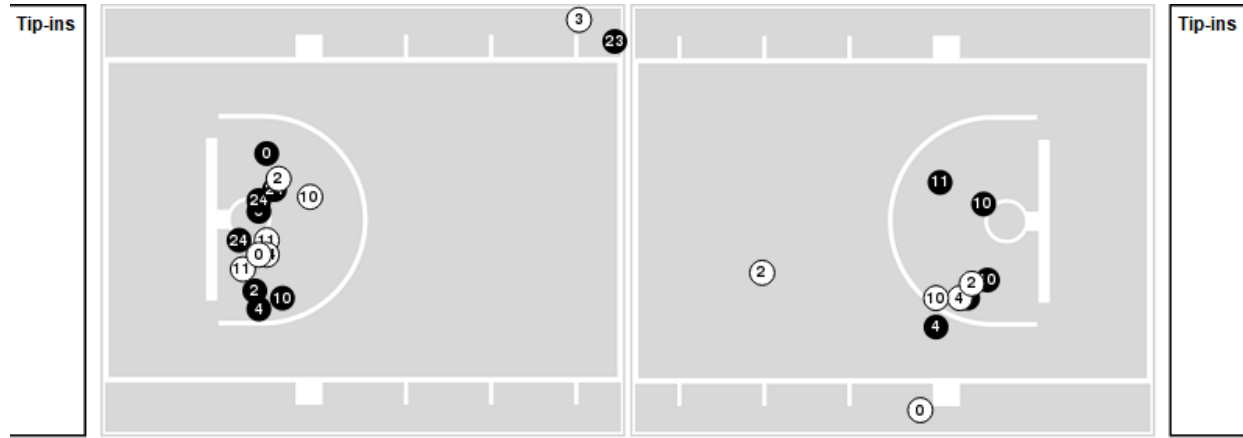

Baylor at Oklahoma

01/22/22 Lloyd Noble Center, Norman
2021-22 Men's Basketball

Officials: Doug Simons, Darron George, Byron Jarrett

Players => AllFG Types=>AllResults=>All

Baylor

All Field Goals

Blow Up Chart