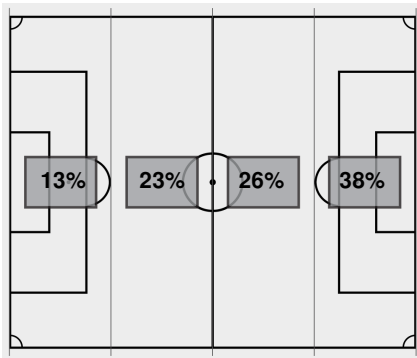

##	Goalkeepers	Dec	Min	GA	Saves
8	Jennifer Wandt	T	110:00	0	4

Saves by period	1	2	OT	O2	Total
Longhorns	3	4	1	0	8
Bears	1	2	1	0	4

Fouls	1	2	OT	O2	Total
Longhorns	5	5	1	1	12
Bears	4	1	3	2	10

Official Soccer Box Score - Final

### Texas vs Baylor

10/15/21 Betty Lou Mays Field, Waco  
2021-22 Women's Soccer

Match Time: 7:00 PM

Match Duration: 02:43

Attendance: 1010

Officials: Alex DeRostaing, Nicole Green, Hayden Oscanoa, Lorenzo Herrera

Attacking Direction →

20	TOTAL SHOTS	14
4	SHOTS ON TARGET	8
8	SAVES	4
8	CORNERS	8
2	OFFSIDES	3
0	YELLOW CARDS	0
0	RED CARDS	0
56%	POSSESSION TOTAL	44%

← Attacking Direction

\_\_\_\_\_  
Official's signature