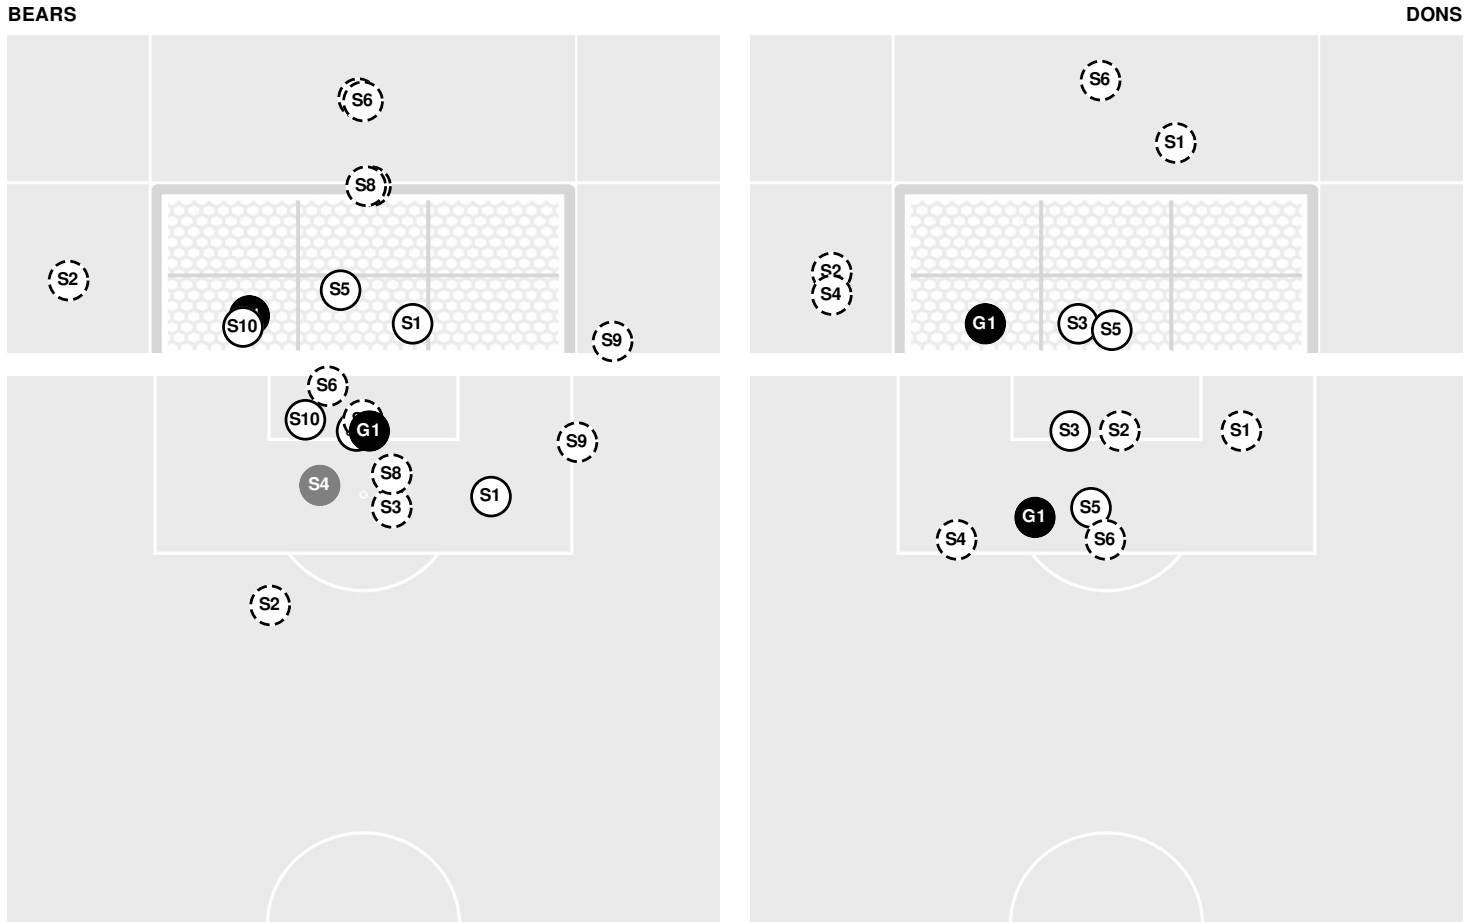

Official Soccer Shot Chart - Final
San Francisco vs Baylor
9/19/21 Betty Lou Mays Field, Waco
2021-22 Women's Soccer

Match Time: 1:00 PM
Match Duration: 01:40
Attendance: 248

Officials: Jaime Herrera, Abdel Kuttaineh, Francisco Andrade, Bert Green

Shots by Half Intervals		1st Half	2nd Half
Bears		6	5
Dons		4	3

Shot Chart

S Shot Off Target
S Shot On Target
S Blocked
G Goal / Own Goal

Shot Summary