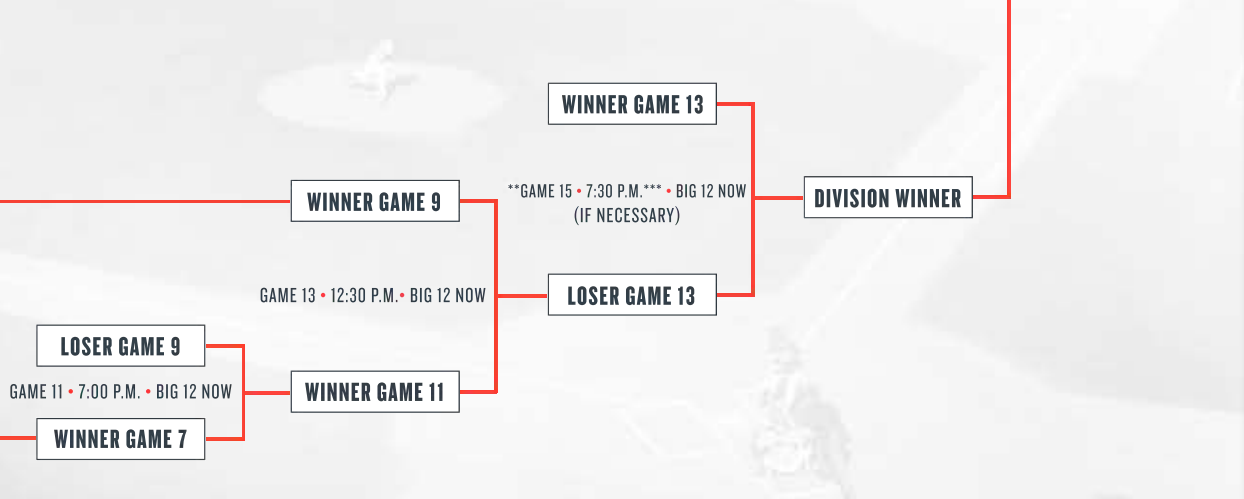

GAME 16 • 5:00 P.M. • ESPN2

#BIG12BSB

ALL TIMES CENTRAL

DAY TWO MATCHUPS WILL FEATURE: SEEDS 4 VS. 5, 1 VS. 8/9 WINNER AND SEEDS 3 VS. 6 AND 2 VS. 7. DIVISION DESIGNATIONS ARE TBD.

*GAME 14 WILL BE NECESSARY IF THE WINNER OF GAME 10 ALSO WINS GAME 12.

** GAME 15 WILL BE NECESSARY IF THE WINNER OF GAME 11 ALSO WINS GAME 13.

*** IF GAME 14 IS UNNECESSARY, GAME 15 WILL BE PLAYED AT 4 P.M. RATHER THAN 7:30 P.M.

NOTE: IF BOTH BRACKET WINNERS ARE UNDEFEATED AFTER GAME 13, GAMES 14 & 15 WILL NOT BE PLAYED AND THE TWO UNDEFEATED TEAMS WILL PLAY IN THE CHAMPIONSHIP GAME ON SUNDAY.