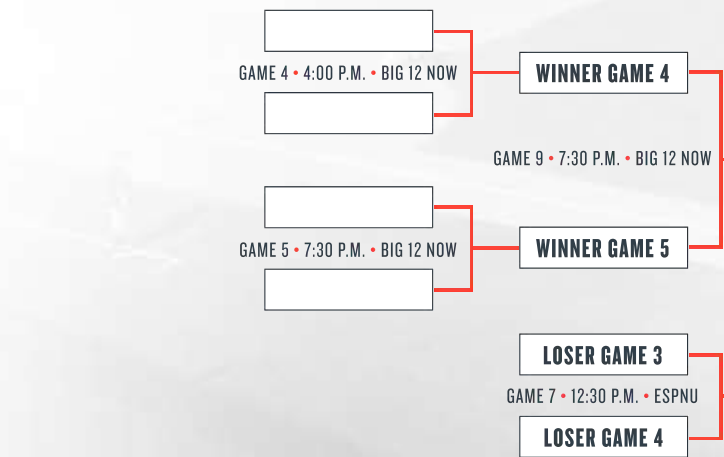

TUESDAY, MAY 25
GAME 1

WEDNESDAY, MAY 26
GAMES 2 - 5

THURSDAY, MAY 27
GAMES 6 - 9

FRIDAY, MAY 28
GAMES 10 - 11

SATURDAY, MAY 29
GAMES 12-15

SUNDAY, MAY 30
GAME 16

DIVISION ONE

DIVISION TWO

GAME 16 • 5:00 P.M. • ESPN2

#BIG12BSB

ALL TIMES CENTRAL

DAY TWO MATCHUPS WILL FEATURE: SEEDS 4 VS. 5, 1 VS. 8/9 WINNER AND SEEDS 3 VS. 6 AND 2 VS. 7. DIVISION DESIGNATIONS ARE TBD.

*GAME 14 WILL BE NECESSARY IF THE WINNER OF GAME 10 ALSO WINS GAME 12.

** GAME 15 WILL BE NECESSARY IF THE WINNER OF GAME 11 ALSO WINS GAME 13.

*** IF GAME 14 IS UNNECESSARY, GAME 15 WILL BE PLAYED AT 4 P.M. RATHER THAN 7:30 P.M.

NOTE: IF BOTH BRACKET WINNERS ARE UNDEFEATED AFTER GAME 13, GAMES 14 & 15 WILL NOT BE PLAYED AND THE TWO UNDEFEATED TEAMS WILL PLAY IN THE CHAMPIONSHIP GAME ON SUNDAY.