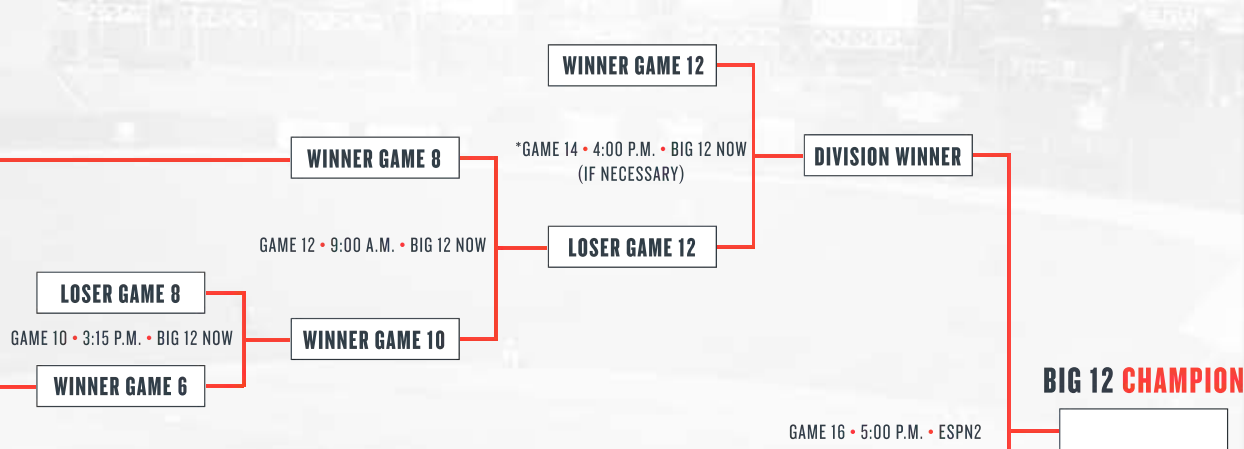

TUESDAY, MAY 25
GAME 1

WEDNESDAY, MAY 26
GAMES 2 - 5

THURSDAY, MAY 27
GAMES 6 - 9

FRIDAY, MAY 28
GAMES 10 - 11

SATURDAY, MAY 29
GAMES 12-15

SUNDAY, MAY 30
GAME 16

DIVISION ONE

DIVISION TWO

GAME 16 • 5:00 P.M. • ESPN2

#BIG12BSB

ALL TIMES CENTRAL

DAY TWO MATCHUPS WILL FEATURE: SEEDS 4 VS. 5, 1 VS. 8/9 WINNER AND SEEDS 3 VS. 6 AND 2 VS. 7. DIVISION DESIGNATIONS ARE TBD.

*GAME 14 WILL BE NECESSARY IF THE WINNER OF GAME 10 ALSO WINS GAME 12.

** GAME 15 WILL BE NECESSARY IF THE WINNER OF GAME 11 ALSO WINS GAME 13.

*** IF GAME 14 IS UNNECESSARY, GAME 15 WILL BE PLAYED AT 4 P.M. RATHER THAN 7:30 P.M.

NOTE: IF BOTH BRACKET WINNERS ARE UNDEFEATED AFTER GAME 13, GAMES 14 & 15 WILL NOT BE PLAYED AND THE TWO UNDEFEATED TEAMS WILL PLAY IN THE CHAMPIONSHIP GAME ON SUNDAY.