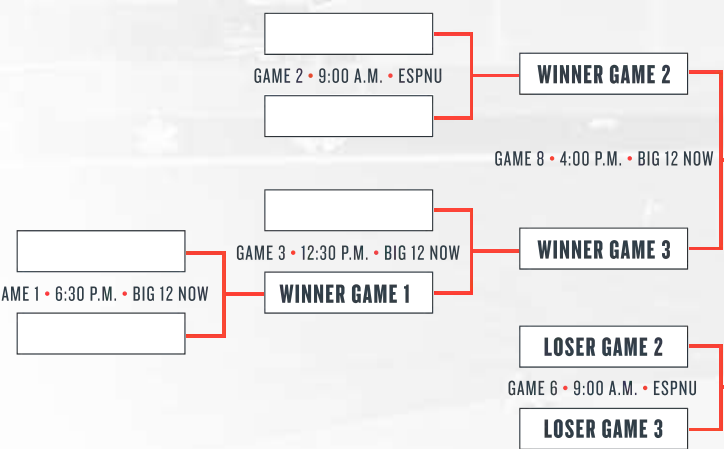

TUESDAY, MAY 25
GAME 1

WEDNESDAY, MAY 26
GAMES 2 - 5

THURSDAY, MAY 27
GAMES 6 - 9

FRIDAY, MAY 28
GAMES 10 - 11

SATURDAY, MAY 29
GAMES 12-15

SUNDAY, MAY 30
GAME 16

DIVISION ONE

DIVISION TWO

GAME 16 • 5:00 P.M. • ESPN2

#BIG12BSB

ALL TIMES CENTRAL

DAY TWO MATCHUPS WILL FEATURE: SEEDS 4 VS. 5, 1 VS. 8/9 WINNER AND SEEDS 3 VS. 6 AND 2 VS. 7. DIVISION DESIGNATIONS ARE TBD.

*GAME 14 WILL BE NECESSARY IF THE WINNER OF GAME 10 ALSO WINS GAME 12.

** GAME 15 WILL BE NECESSARY IF THE WINNER OF GAME 11 ALSO WINS GAME 13.

*** IF GAME 14 IS UNNECESSARY, GAME 15 WILL BE PLAYED AT 4 P.M. RATHER THAN 7:30 P.M.

NOTE: IF BOTH BRACKET WINNERS ARE UNDEFEATED AFTER GAME 13, GAMES 14 & 15 WILL NOT BE PLAYED AND THE TWO UNDEFEATED TEAMS WILL PLAY IN THE CHAMPIONSHIP GAME ON SUNDAY.