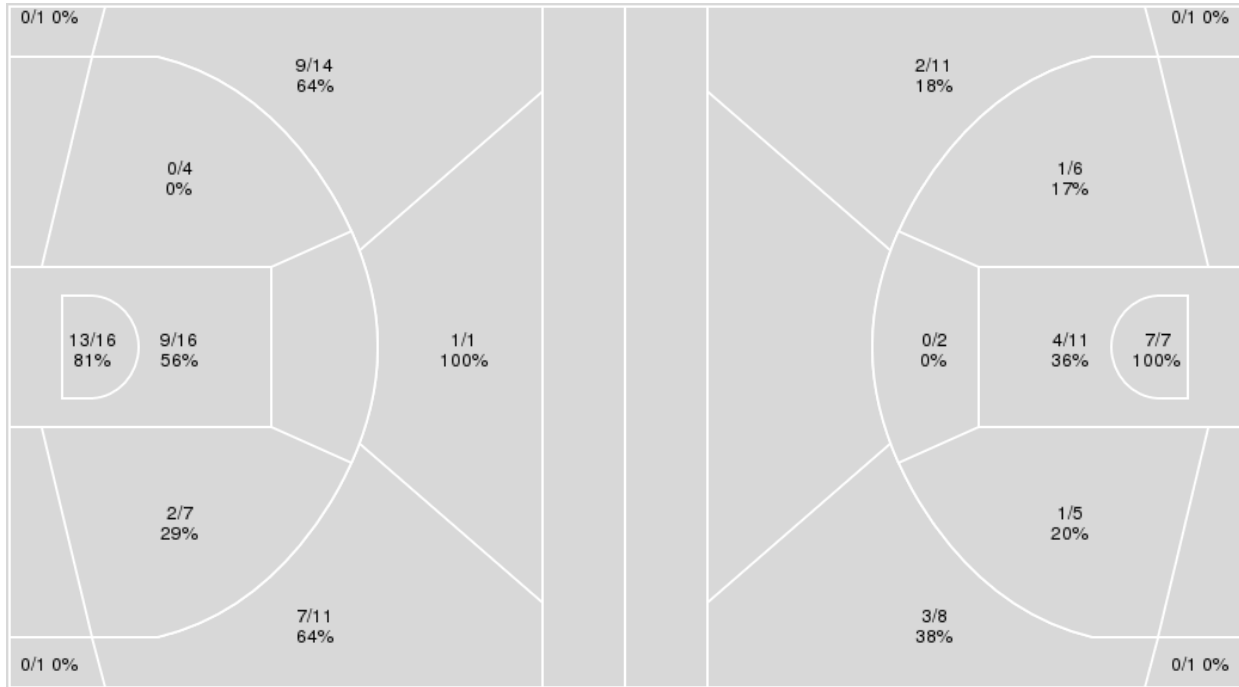

Kansas St. at Baylor

01/27/21 Ferrell Center, Waco
2020-21 Men's Basketball

Game Time: 8:00 PM
Game Duration: 2:01
Attendance: 2,350

Officials: Doug Sirmons, Chris Rastatter, Larry Spaulding

{ Players => 0, 4, 5, 10, 11, 12, 13, 23, 24, 31, 32, 35, 42, 45; } FG
Types => All; Results => All;

{ Players => 00, 1, 2, 3, 4, 5, 11, 12, 14, 21, 22, 23, 24, 35; } FG Types
=> All; Results => All;

Baylor

Kansas St.

Baylor	M/A	%
Field Goals	41/71	58
2 Points	24/43	56
3 Points	17/28	61
Free Throws	8/11	73

Kansas St.	M/A	%
Field Goals	18/52	35
2 Points	13/31	42
3 Points	5/21	24
Free Throws	18/24	75