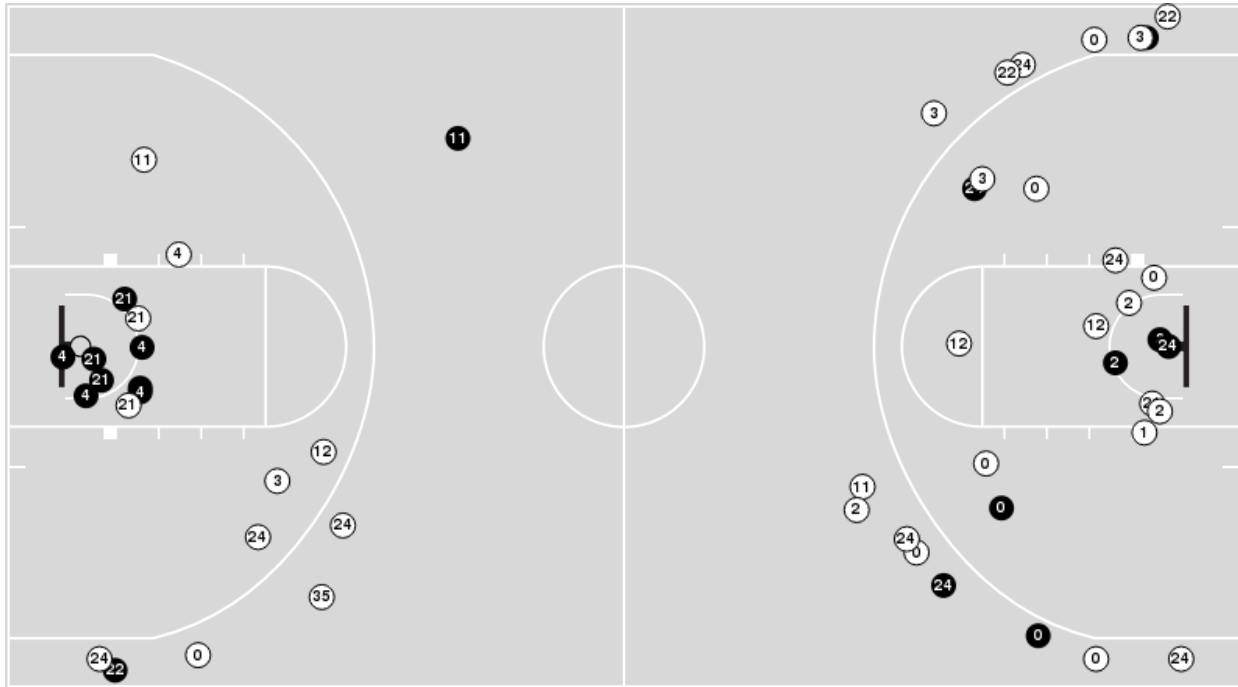

Kansas St. at Baylor

01/27/21 Ferrell Center, Waco
2020-21 Men's Basketball

Game Time: 8:00 PM
Game Duration: 2:01
Attendance: 2,350

Officials: Doug Sirmons, Chris Rastatter, Larry Spaulding

Players => 00, 1, 2, 3, 4, 5, 11, 12, 14, 21, 22, 23, 24, 35FG Types=>AllResults=>All

Kansas St.

All Field Goals