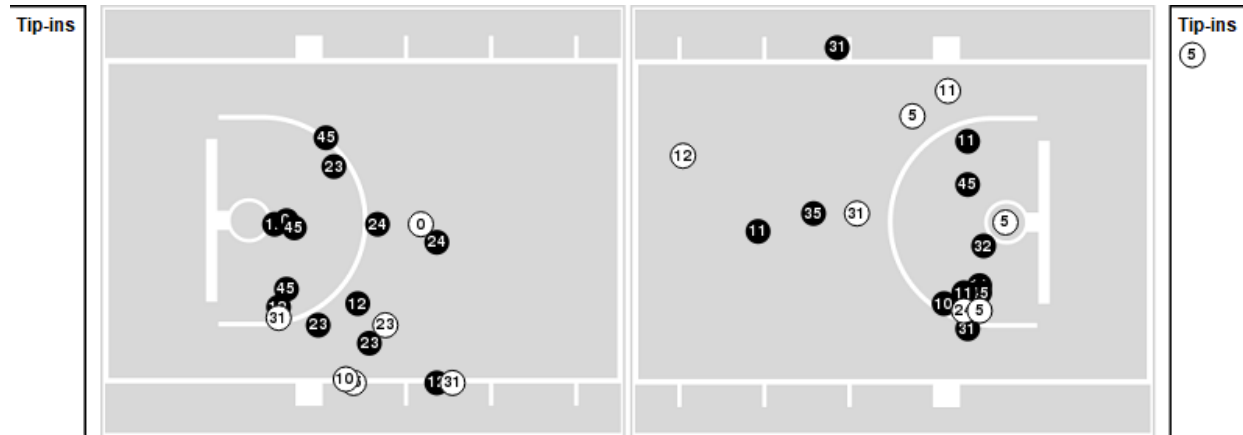

Blow Up Chart

● Made ○ Missed N - Player Number

Baylor	M/A	%
Field Goals	41/71	58
2 Points	24/43	56
3 Points	17/28	61
Free Throws	8/11	73

Baylor	M/A	%
Points in the Paint	44 (22 / 32)	69
Fast Break Points	21 (10/10)	100
Second Chance Points	23 (11/15)	73
Effective FG%	70