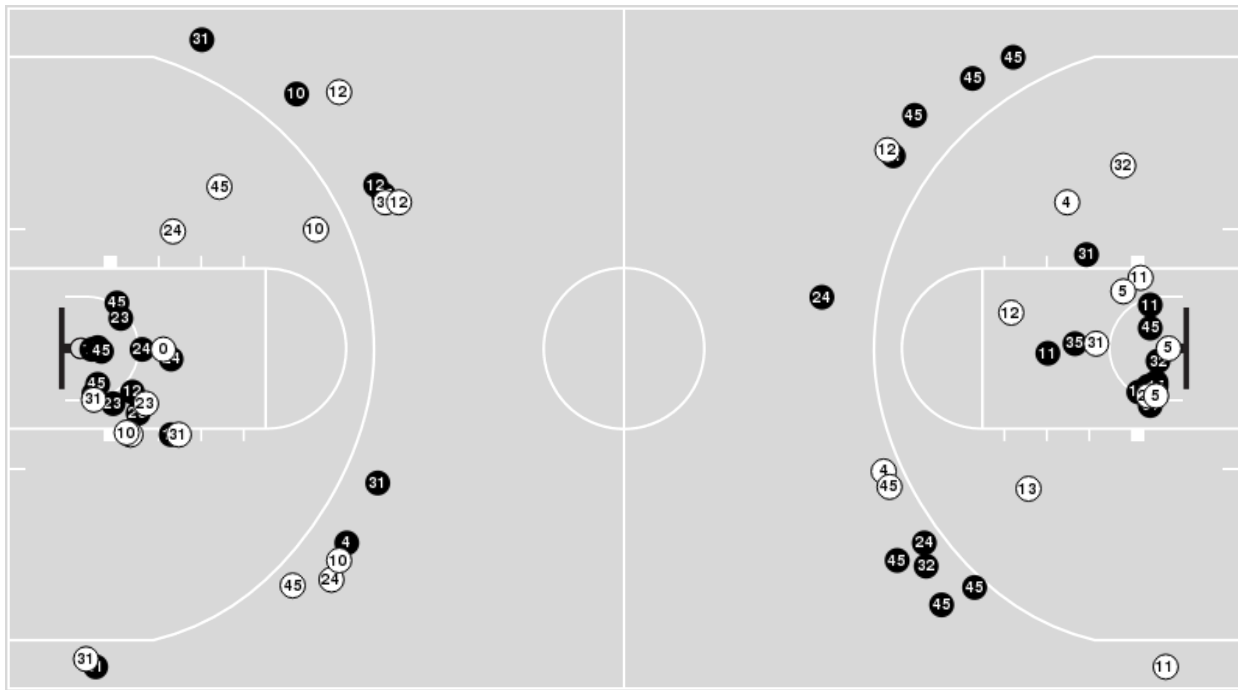

Kansas St. at Baylor

01/27/21 Ferrell Center, Waco
2020-21 Men's Basketball

Game Time: 8:00 PM
Game Duration: 2:01
Attendance: 2,350

Officials: Doug Simons, Chris Rastatter, Larry Spaulding

Players => 0, 4, 5, 10, 11, 12, 13, 23, 24, 31, 32, 35, 42, 45 FG Types=>AllResults=>All

Baylor

All Field Goals