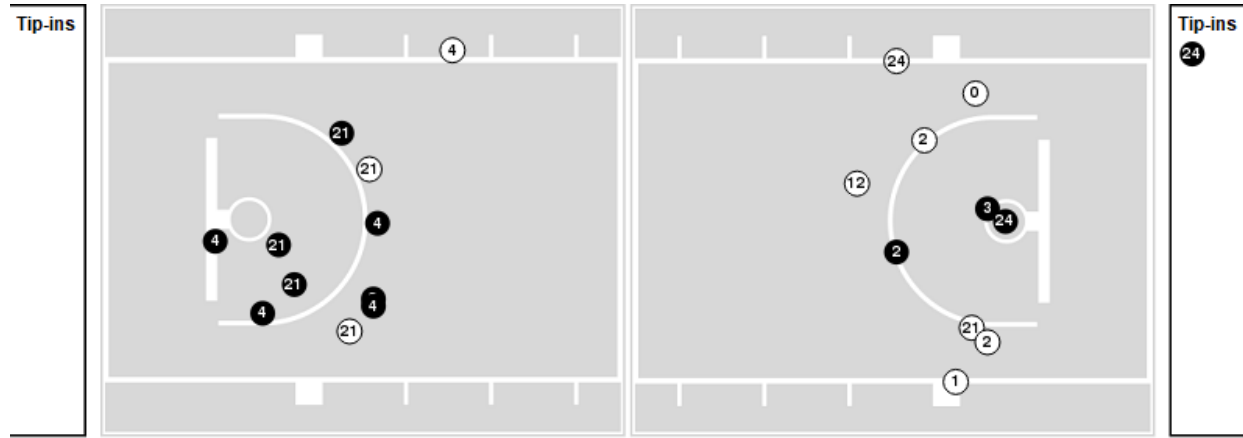

Blow Up Chart

● Made   ○ Missed   N - Player Number

Kansas St.	M/A	%
Field Goals	18/52	35
2 Points	13/31	42
3 Points	5/21	24
Free Throws	18/24	75

Kansas St.	M/A	%
Points in the Paint	22 (11 / 18)	61
Fast Break Points	11 (7/7)	100
Second Chance Points	9 (5/8)	63
Effective FG%	39