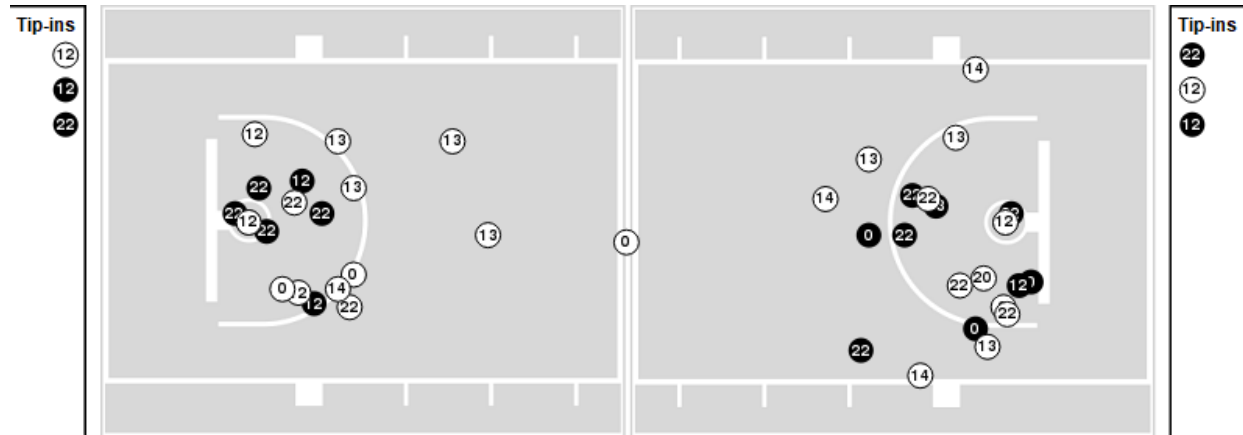

Blow Up Chart

● Made   ○ Missed   N - Player Number

Oklahoma State	M/A	%
Field Goals	23/54	43
2 Points	19/44	43
3 Points	4/10	40
Free Throws	16/25	64

Oklahoma State	M/A	%
Points in the Paint	38 (19 / 42)	45
Fast Break Points	8 (4/5)	80
Second Chance Points	16 (10/16)	63
Effective FG%	46