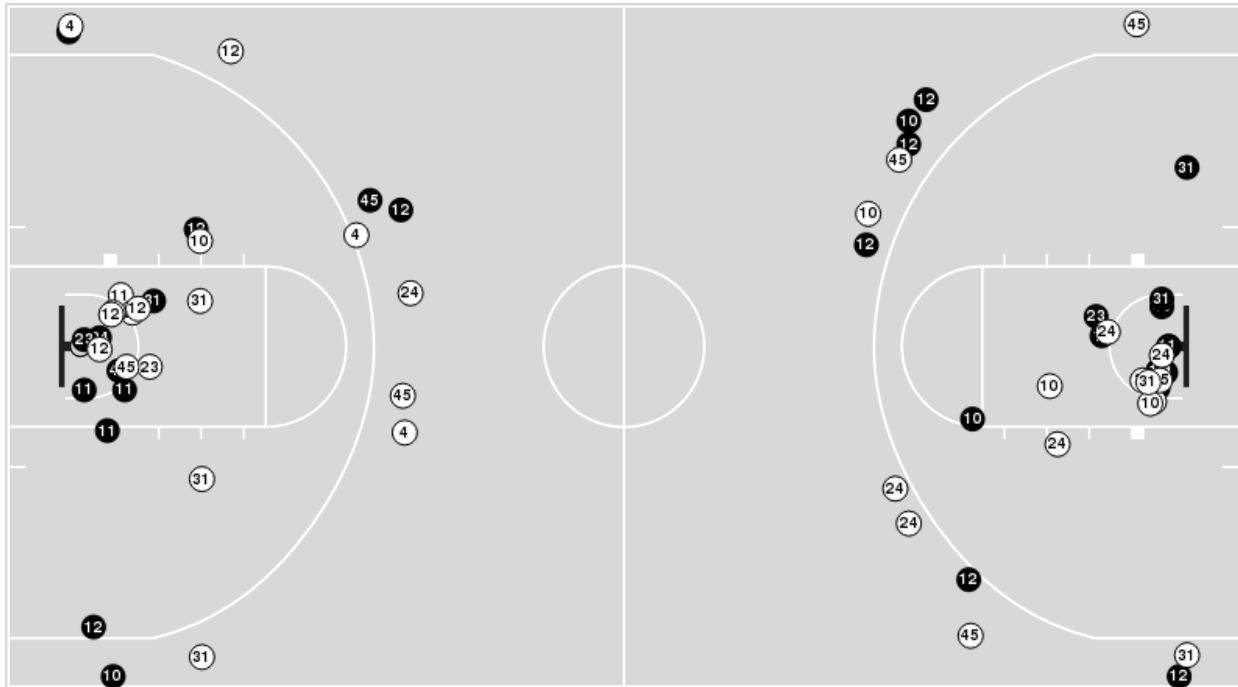

Players => 0, 4, 5, 10, 11, 12, 13, 23, 24, 30, 31, 32, 42, 45 FG Types=>AllResults=>All

Baylor

All Field Goals