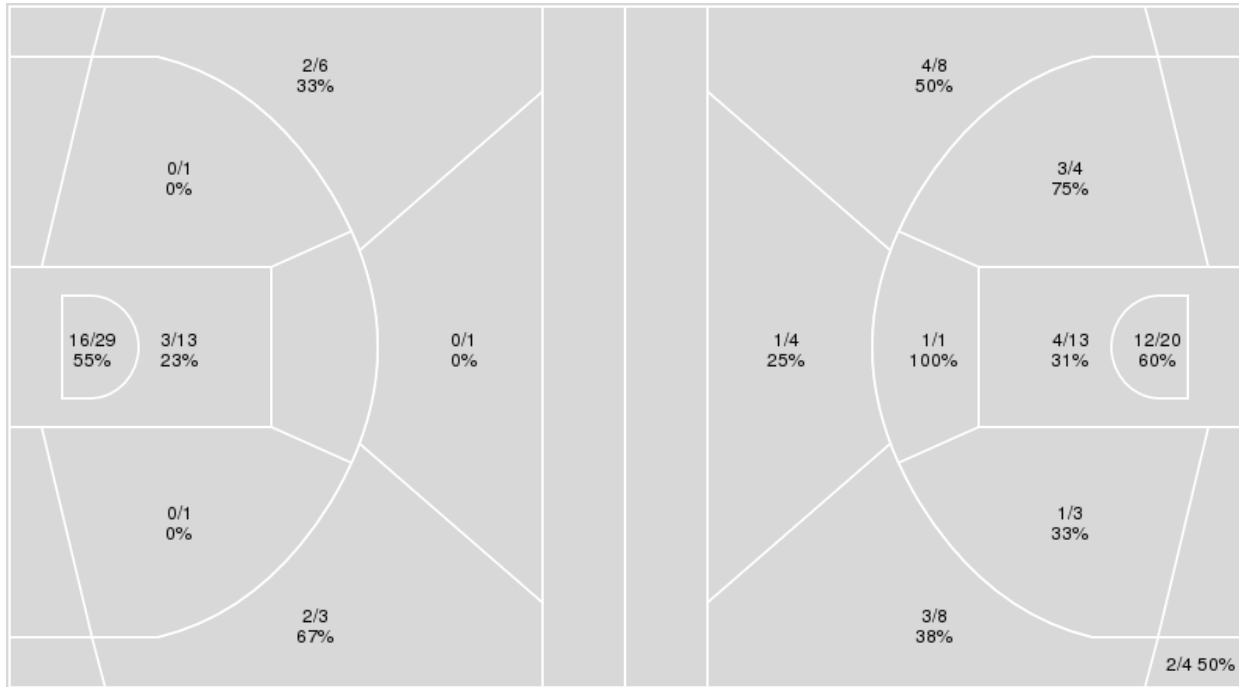

Officials: Gary Maxwell, Kipp Kissinger, Chance Moore

{ Players => 0, 1, 2, 4, 5, 12, 13, 14, 15, 20, 21, 22, 25, 31, 35, 42, 55; }
FG Types => All; Results => All;

{ Players => 0, 4, 5, 10, 11, 12, 13, 23, 24, 30, 31, 32, 42, 45; } FG
Types => All; Results => All;

Oklahoma State

Baylor

Oklahoma State	M/A	%
Field Goals	23/54	43
2 Points	19/44	43
3 Points	4/10	40
Free Throws	16/25	64

Baylor	M/A	%
Field Goals	31/65	48
2 Points	21/41	51
3 Points	10/24	42
Free Throws	9/14	64