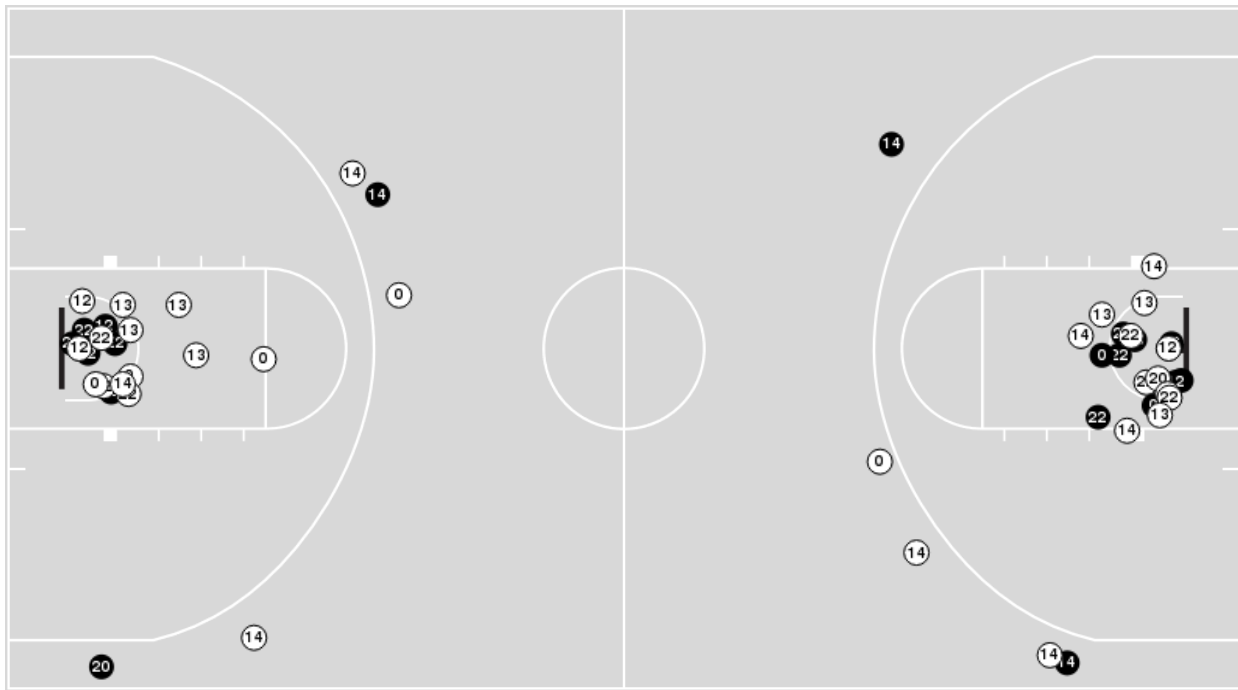

Officials: Gary Maxwell, Kipp Kissinger, Chance Moore

Players => 0, 1, 2, 4, 5, 12, 13, 14, 15, 20, 21, 22, 25, 31, 35, 42, 55FG Types=>AllResults=>All

Oklahoma State

All Field Goals