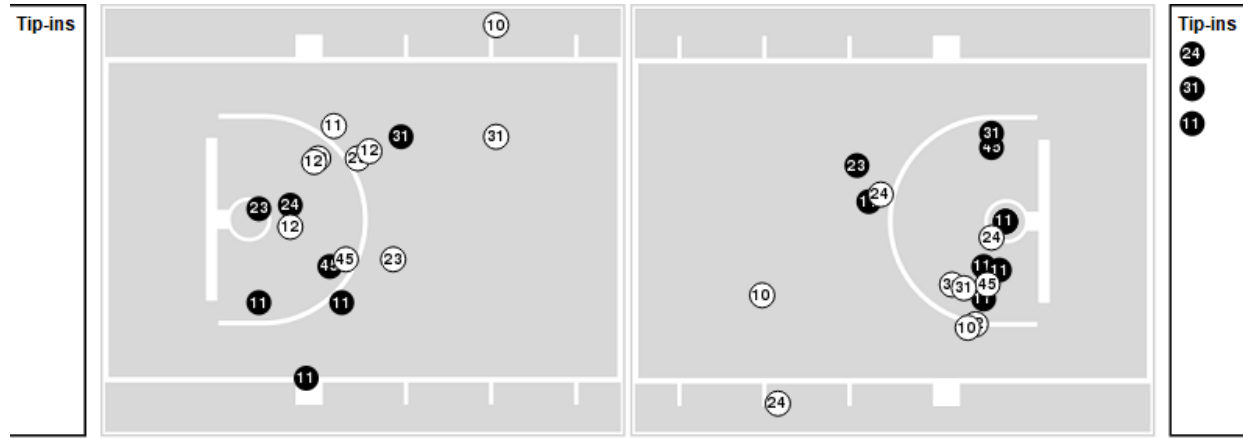

Blow Up Chart

● Made ○ Missed N - Player Number

Baylor	M/A	%
Field Goals	31/65	48
2 Points	21/41	51
3 Points	10/24	42
Free Throws	9/14	64

Baylor	M/A	%
Points in the Paint	32 (16 / 33)	48
Fast Break Points	14 (8/9)	89
Second Chance Points	20 (9/12)	75
Effective FG%	55