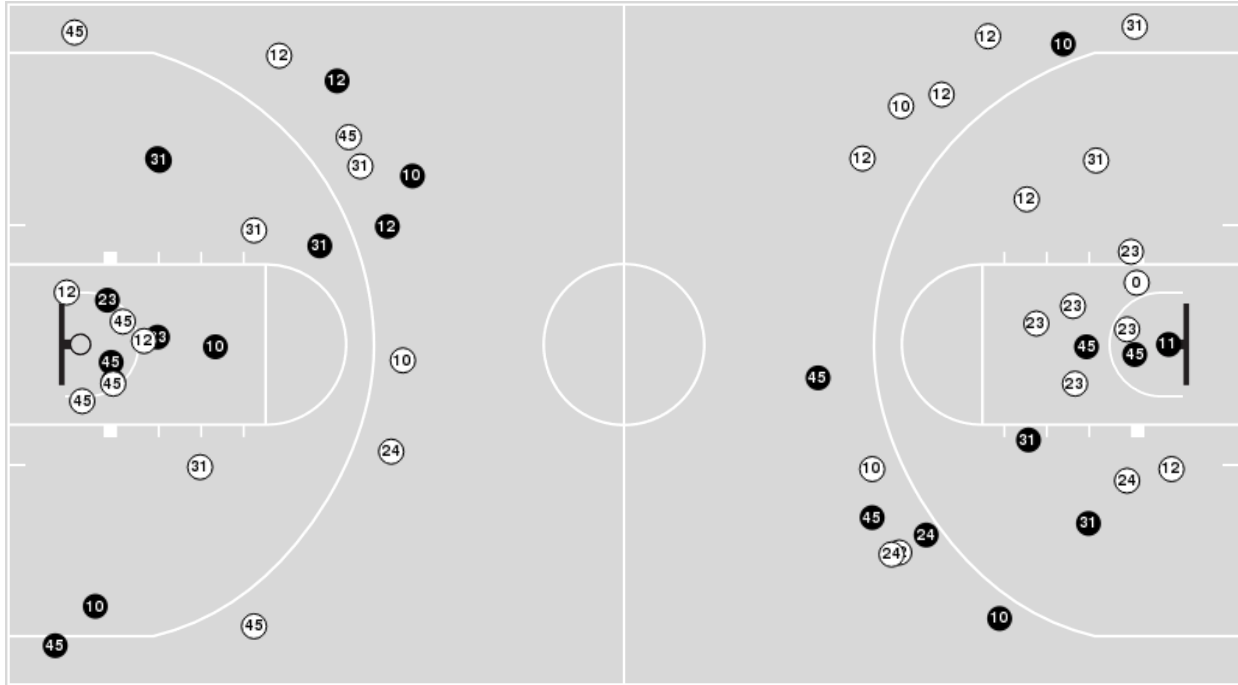

Officials: Ray Natilli, Jeb Hartness, Michael Greenstein

Players => AllFG Types=>AllResults=>All
Baylor

All Field Goals