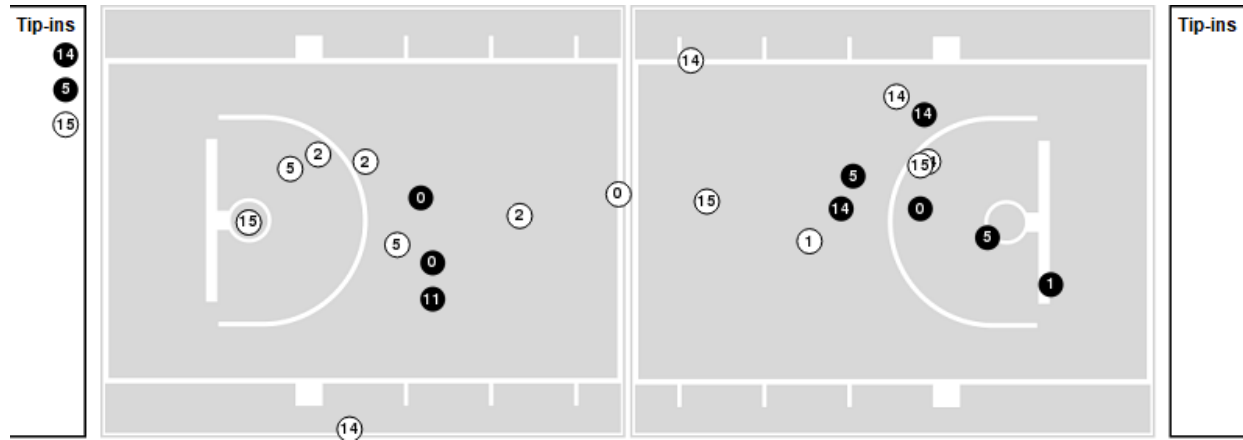

Blow Up Chart

● Made ○ Missed N - Player Number

Texas Tech	M/A	%
Field Goals	22/62	35
2 Points	16/38	42
3 Points	6/24	25
Free Throws	10/14	71

Texas Tech	M/A	%
Points in the Paint	22 (11 / 23)	48
Fast Break Points	6 (3/3)	100
Second Chance Points	5 (3/16)	19
Effective FG%	40