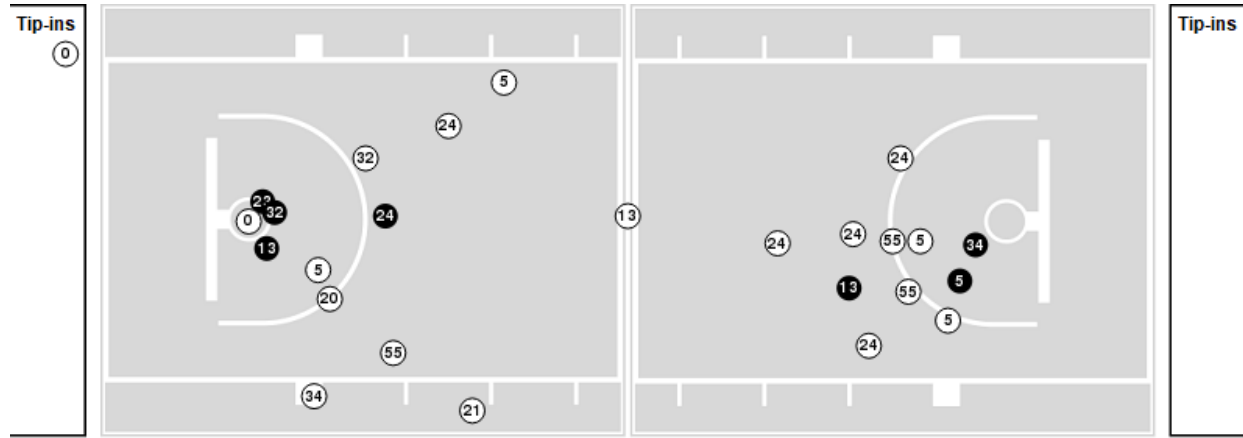

Blow Up Chart

● Made   ○ Missed   N - Player Number

Central Ark.	M/A	%
Field Goals	21/60	35
2 Points	9/34	26
3 Points	12/26	46
Free Throws	2/5	40

Central Ark.	M/A	%
Points in the Paint	14 (7 / 23)	30
Fast Break Points	1 (1/3)	33
Second Chance Points	6 (2/6)	33
Effective FG%	45