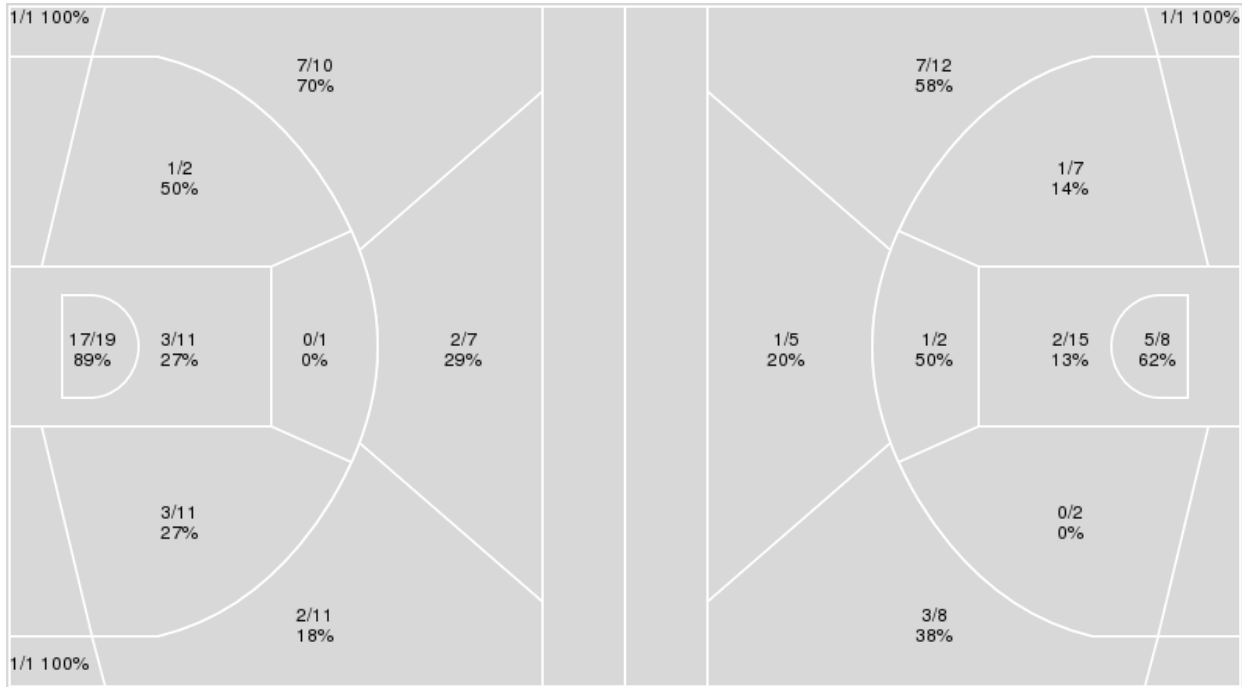

Central Ark. at Baylor

12/29/20 Ferrell Center, Waco
2020-21 Men's Basketball

Officials: Doug Sirmons, Jeb Hartness, Amy Bonner

{ Players => All; } FG Types => All; Results => All;

{ Players => All; } FG Types => All; Results => All;

Baylor

Central Ark.

Baylor	M/A	%
Field Goals	37/74	50
2 Points	24/44	55
3 Points	13/30	43
Free Throws	6/8	75

Central Ark.	M/A	%
Field Goals	21/60	35
2 Points	9/34	26
3 Points	12/26	46
Free Throws	2/5	40