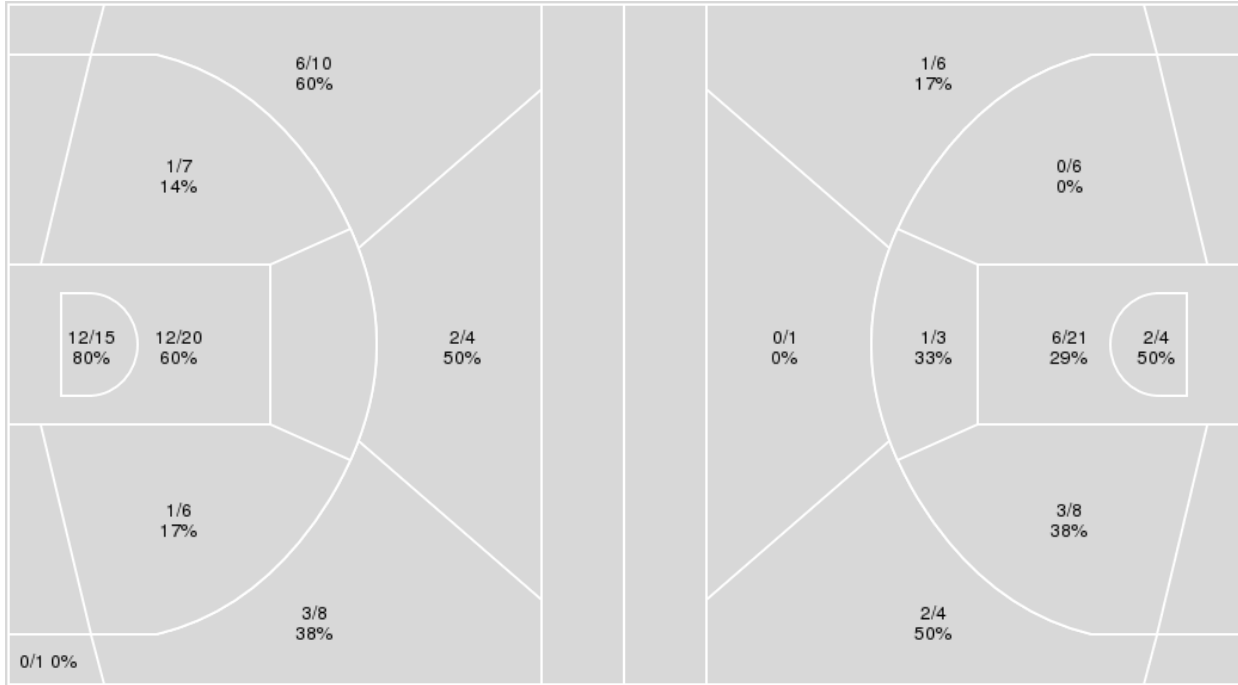

Ark.-Pine Bluff at Baylor

12/21/20 Ferrell Center, Waco
2020-21 Men's Basketball

Officials: Kipp Kissinger, Antinio Petty, Rick Crawford

{ Players => All; } FG Types => All; Results => All;

{ Players => All; } FG Types => All; Results => All;

Baylor

Ark.-Pine Bluff

Baylor	M/A	%
Field Goals	37/71	52
2 Points	26/48	54
3 Points	11/23	48
Free Throws	14/17	82

Ark.-Pine Bluff	M/A	%
Field Goals	15/53	28
2 Points	12/42	29
3 Points	3/11	27
Free Throws	9/13	69