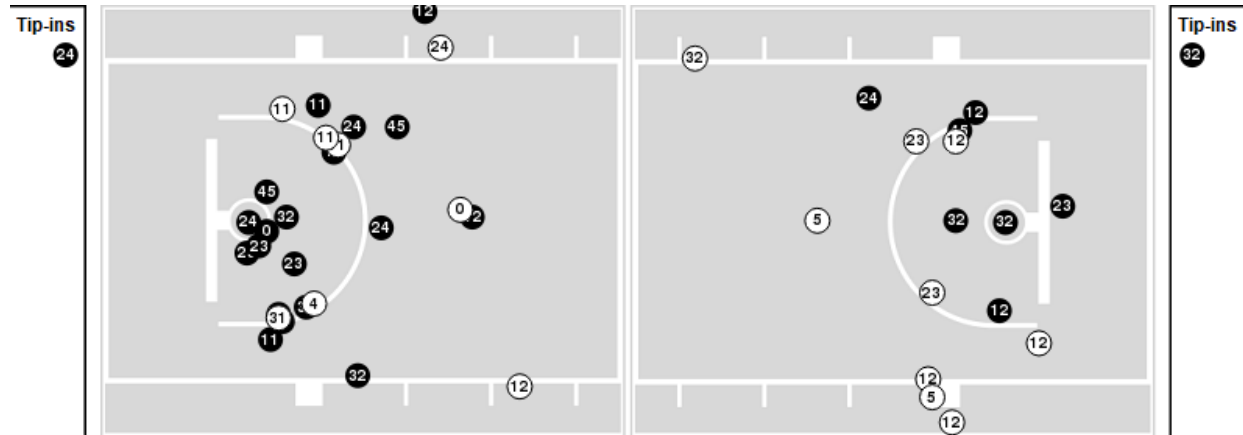

Blow Up Chart

● Made   ○ Missed   N - Player Number

Baylor	M/A	%
Field Goals	37/71	52
2 Points	26/48	54
3 Points	11/23	48
Free Throws	14/17	82

Baylor	M/A	%
Points in the Paint	48 (24 / 35)	69
Fast Break Points	23 (12/12)	100
Second Chance Points	21 (11/15)	73
Effective FG%	60