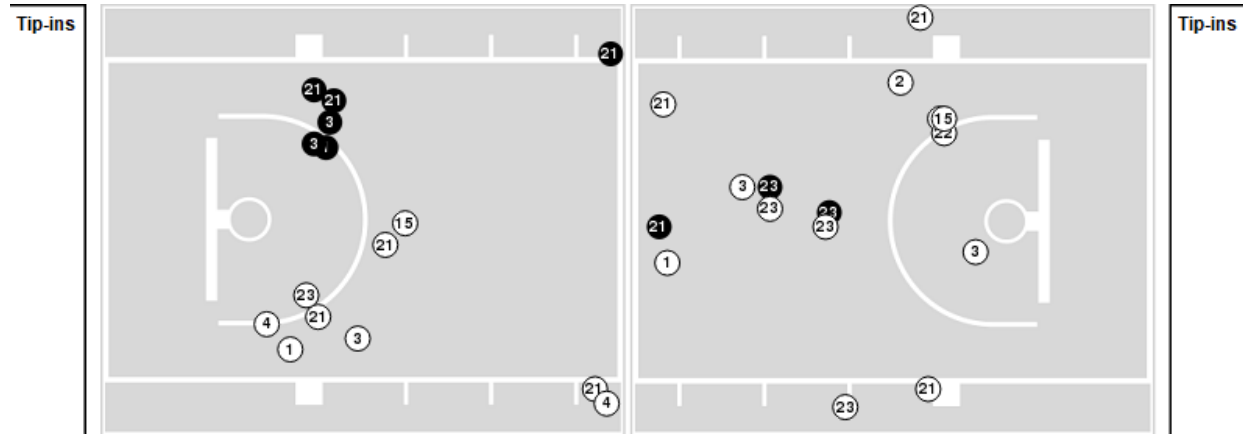

Blow Up Chart

● Made   ○ Missed   N - Player Number

Ark.-Pine Bluff	M/A	%
Field Goals	15/53	28
2 Points	12/42	29
3 Points	3/11	27
Free Throws	9/13	69

Ark.-Pine Bluff	M/A	%
Points in the Paint	16 (8 / 25)	32
Fast Break Points	2 (1/1)	100
Second Chance Points	4 (2/9)	22
Effective FG%	31