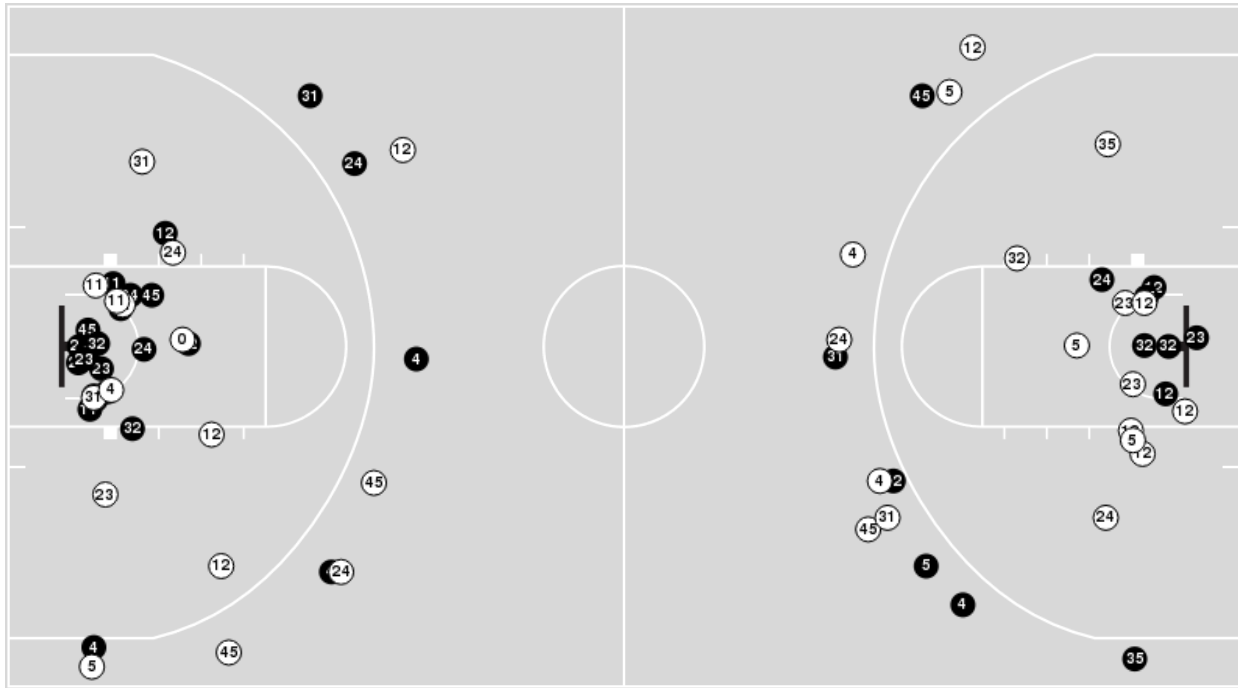

Officials: Kipp Kissinger, Antinio Petty, Rick Crawford

Players => AllFG Types=>AllResults=>All

Baylor

All Field Goals