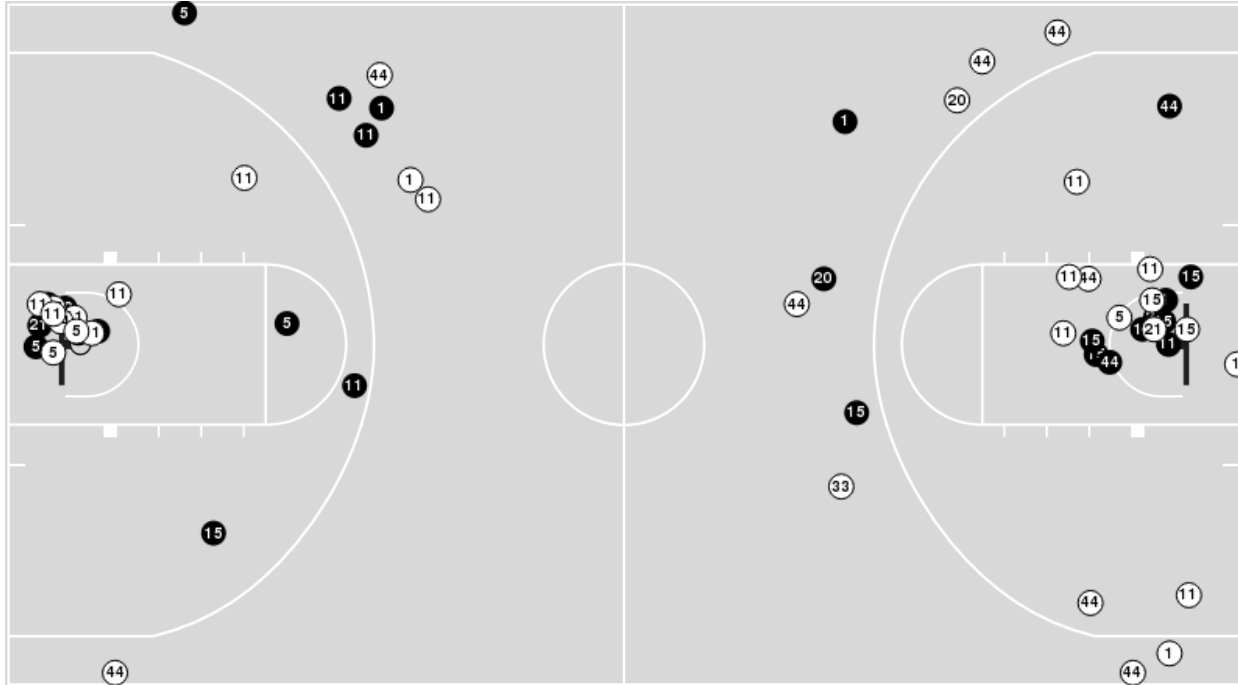

Officials: Doug Simmons, Keith Kimble, Ray Natili

Players => 1, 2, 3, 4, 5, 10, 11, 12, 13, 15, 20, 21, 22, 32, 33, 34, 44 FG Types=>All Results=>All

Illinois

All Field Goals