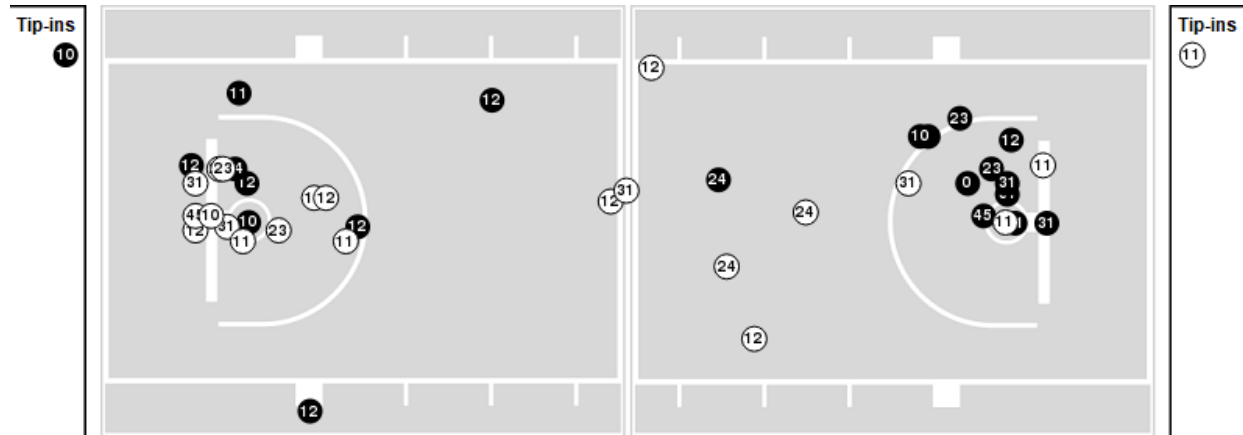

Blow Up Chart

● Made ○ Missed N - Player Number

Baylor	M/A	%
Field Goals	30/66	45
2 Points	23/48	48
3 Points	7/18	39
Free Throws	15/24	62

Baylor	M/A	%
Points in the Paint	38 (19 / 39)	49
Fast Break Points	10 (5/8)	63
Second Chance Points	24 (13/20)	65
Effective FG%	51