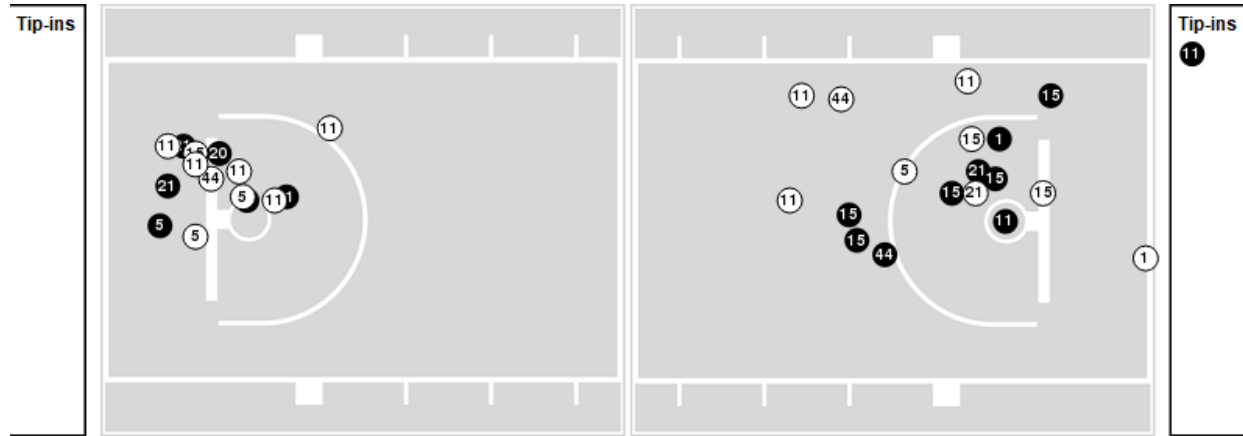

Officials: Doug Simmons, Keith Kimble, Ray Natili

Players => 1, 2, 3, 4, 5, 10, 11, 12, 13, 15, 20, 21, 22, 32, 33, 34, 44 FG Types=>All Results=>All

Illinois

All Field Goals

Blow Up Chart

● Made ○ Missed N - Player Number