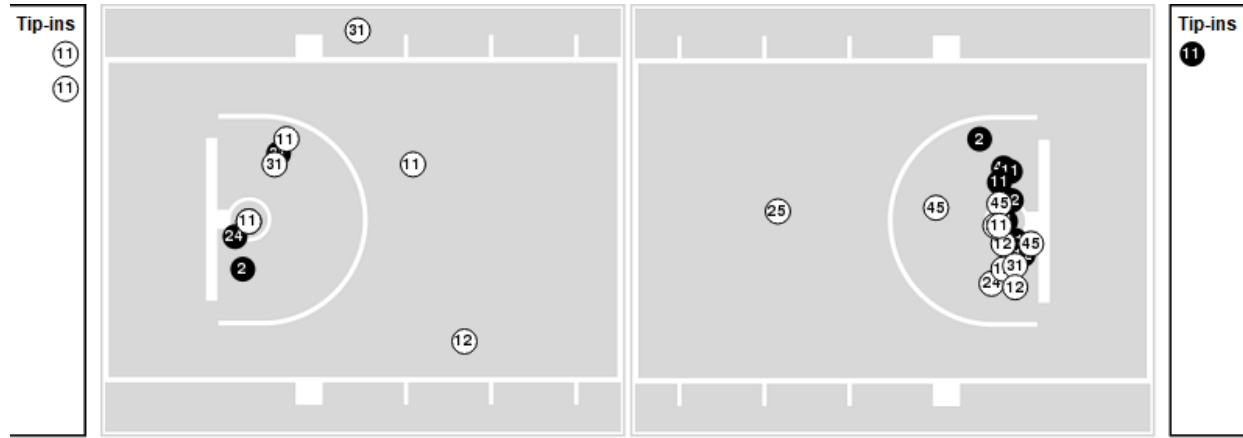

Blow Up Chart

● Made ○ Missed N - Player Number

Baylor	M/A	%
Field Goals	17/50	34
2 Points	11/34	32
3 Points	6/16	38
Free Throws	12/16	75

Baylor	M/A	%
Points in the Paint	22 (11 / 28)	39
Fast Break Points	14 (6/9)	67
Second Chance Points	6 (4/8)	50
Effective FG%	40