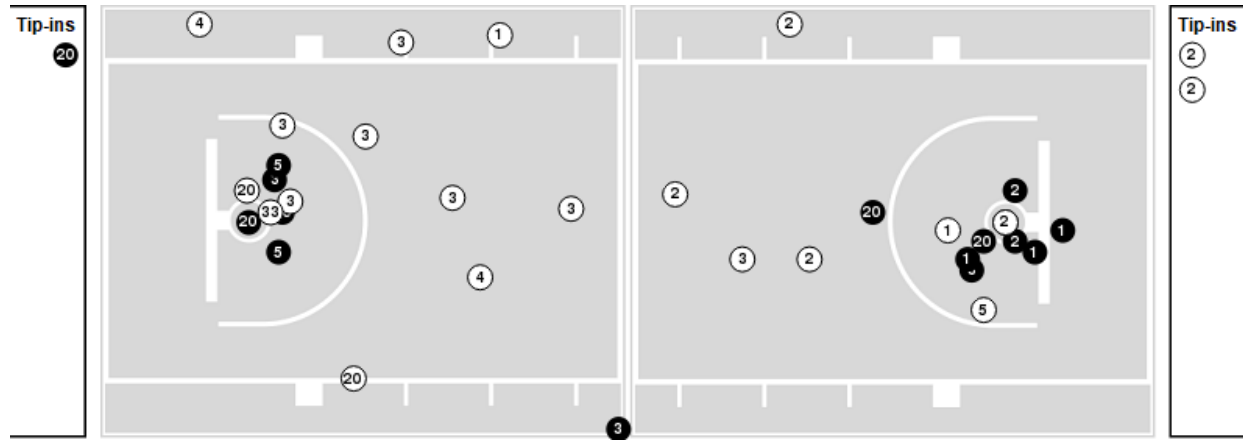

Baylor at Texas

Players => 0, 1, 2, 3, 4, 5, 13, 14, 20, 22, 30, 33, 50FG Types=>AllResults=>All

Texas

All Field Goals

Blow Up Chart

● Made ○ Missed N - Player Number

| Texas | M/A | % |
|-------------|-------|----|
| Field Goals | 18/59 | 31 |
| 2 Points | 15/42 | 36 |
| 3 Points | 3/17 | 18 |
| Free Throws | 6/11 | 55 |