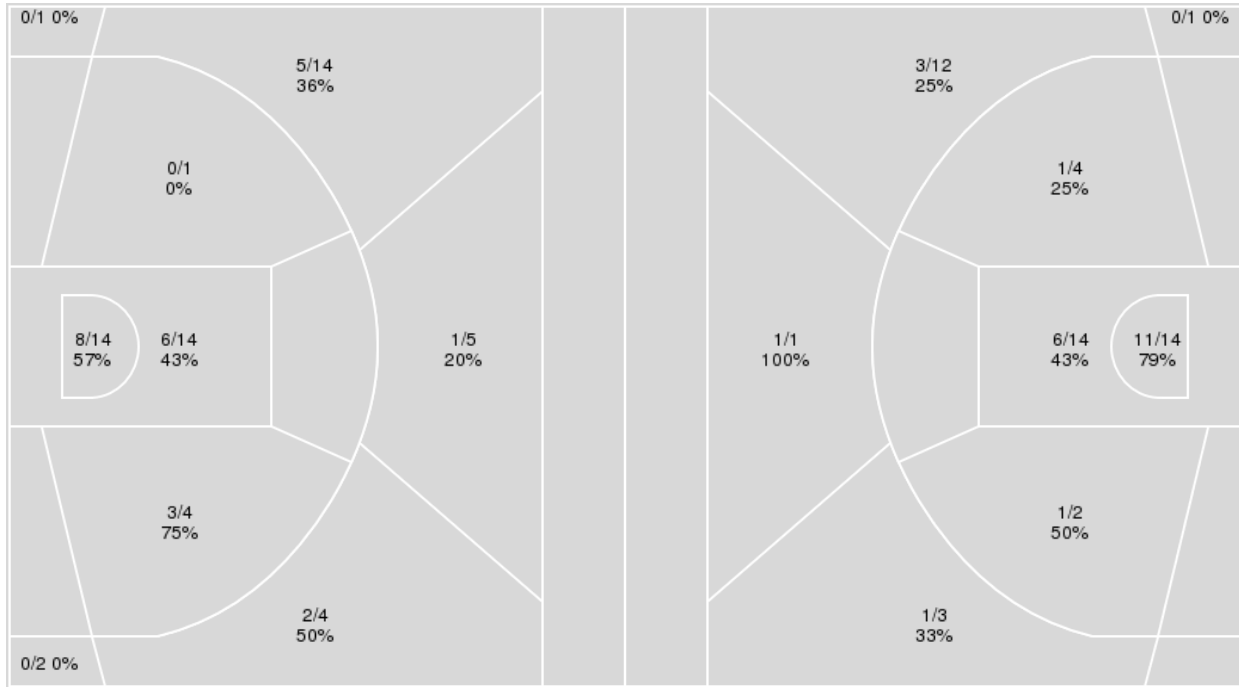

Oklahoma St. at Baylor

02/08/20 Ferrell Center, Waco
2019-20 Men's Basketball

Officials: Patrick Adams, Darron George, Nathan Farrell

{ Players => All; } FG Types => All; Results => All;

{ Players => All; } FG Types => All; Results => All;

Baylor

Oklahoma St.

Baylor	M/A	%
Field Goals	25/59	42
2 Points	17/33	52
3 Points	8/26	31
Free Throws	20/33	61

Oklahoma St.	M/A	%
Field Goals	24/51	47
2 Points	19/34	56
3 Points	5/17	29
Free Throws	17/22	77