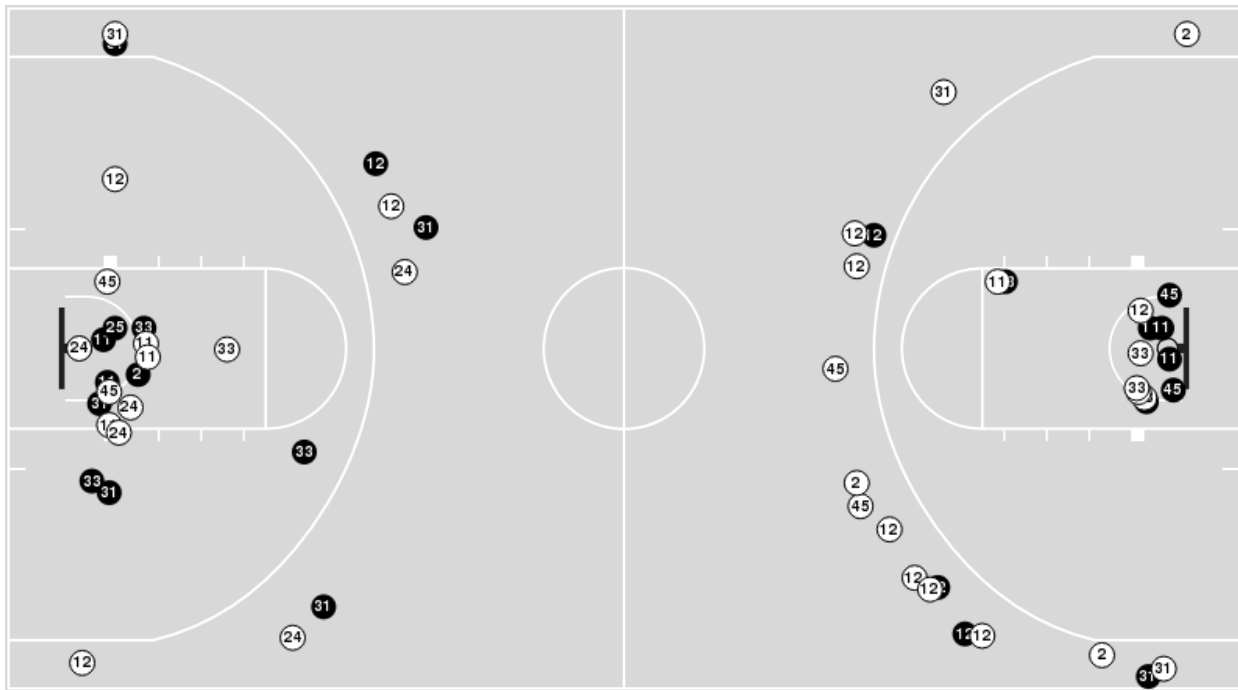

Officials: Patrick Adams, Darron George, Nathan Farrell

Players => AllFG Types=>AllResults=>All

Baylor

All Field Goals