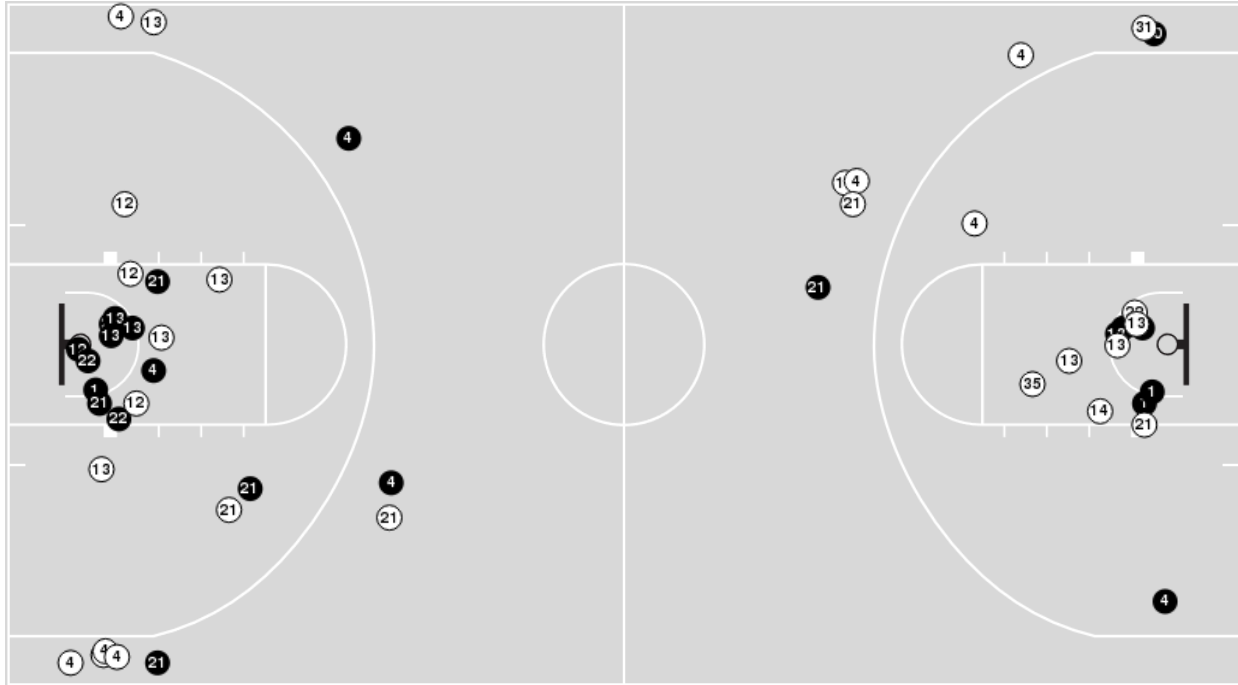

Officials: Patrick Adams, Darron George, Nathan Farrell

Players => AllFG Types=>AllResults=>All
Oklahoma St.

All Field Goals