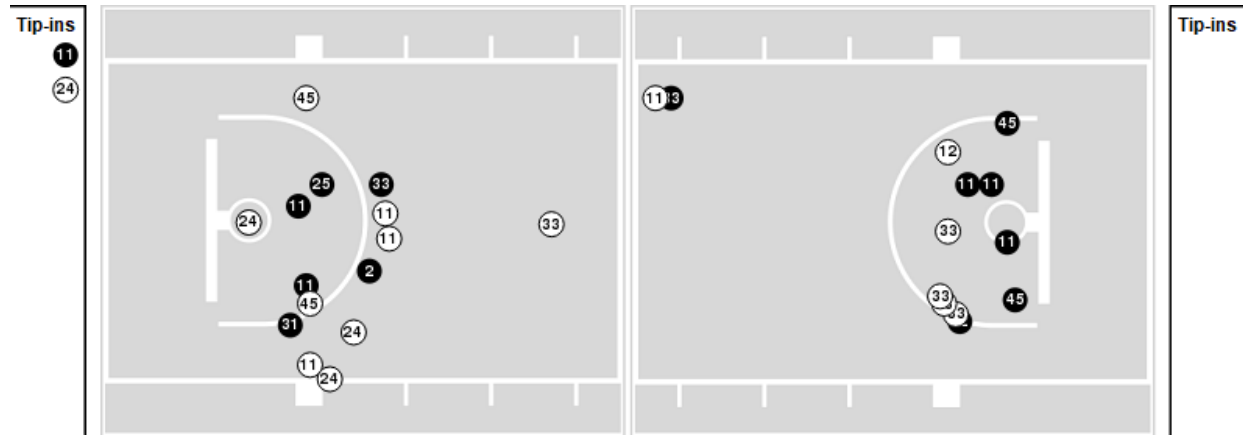

Baylor

All Field Goals

Blow Up Chart

● Made ○ Missed N - Player Number

Baylor	M/A	%
Field Goals	25/59	42
2 Points	17/33	52
3 Points	8/26	31
Free Throws	20/33	61

Baylor	M/A	%
Points in the Paint	28 (14 / 28)	50
Fast Break Points	8 (7/10)	70
Second Chance Points	13 (8/17)	47
Effective FG%	49	