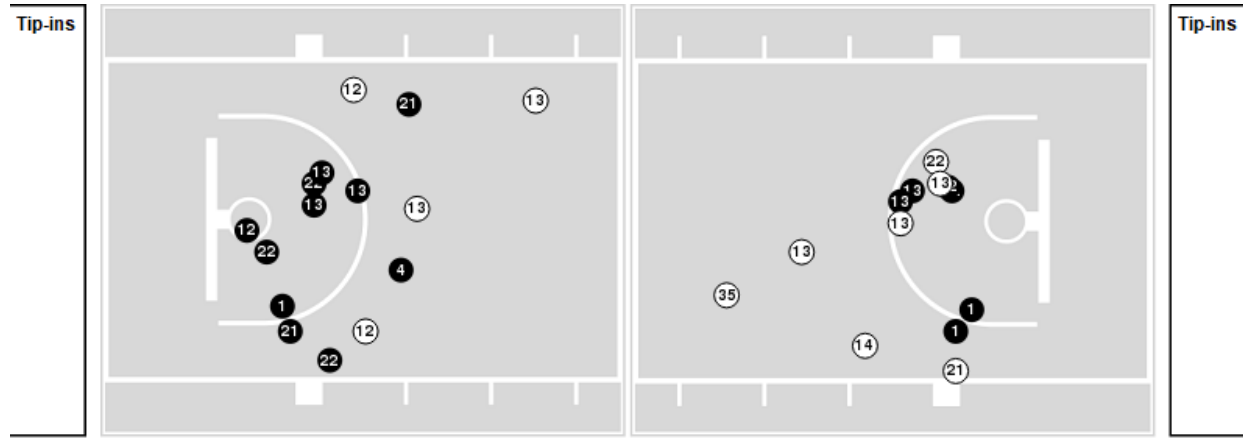

Blow Up Chart

● Made   ○ Missed   N - Player Number

Oklahoma St.	M/A	%
Field Goals	24/51	47
2 Points	19/34	56
3 Points	5/17	29
Free Throws	17/22	77

Oklahoma St.	M/A	%
Points in the Paint	34 (17 / 28)	61
Fast Break Points	11 (10/12)	83
Second Chance Points	22 (13/16)	81
Effective FG%	52